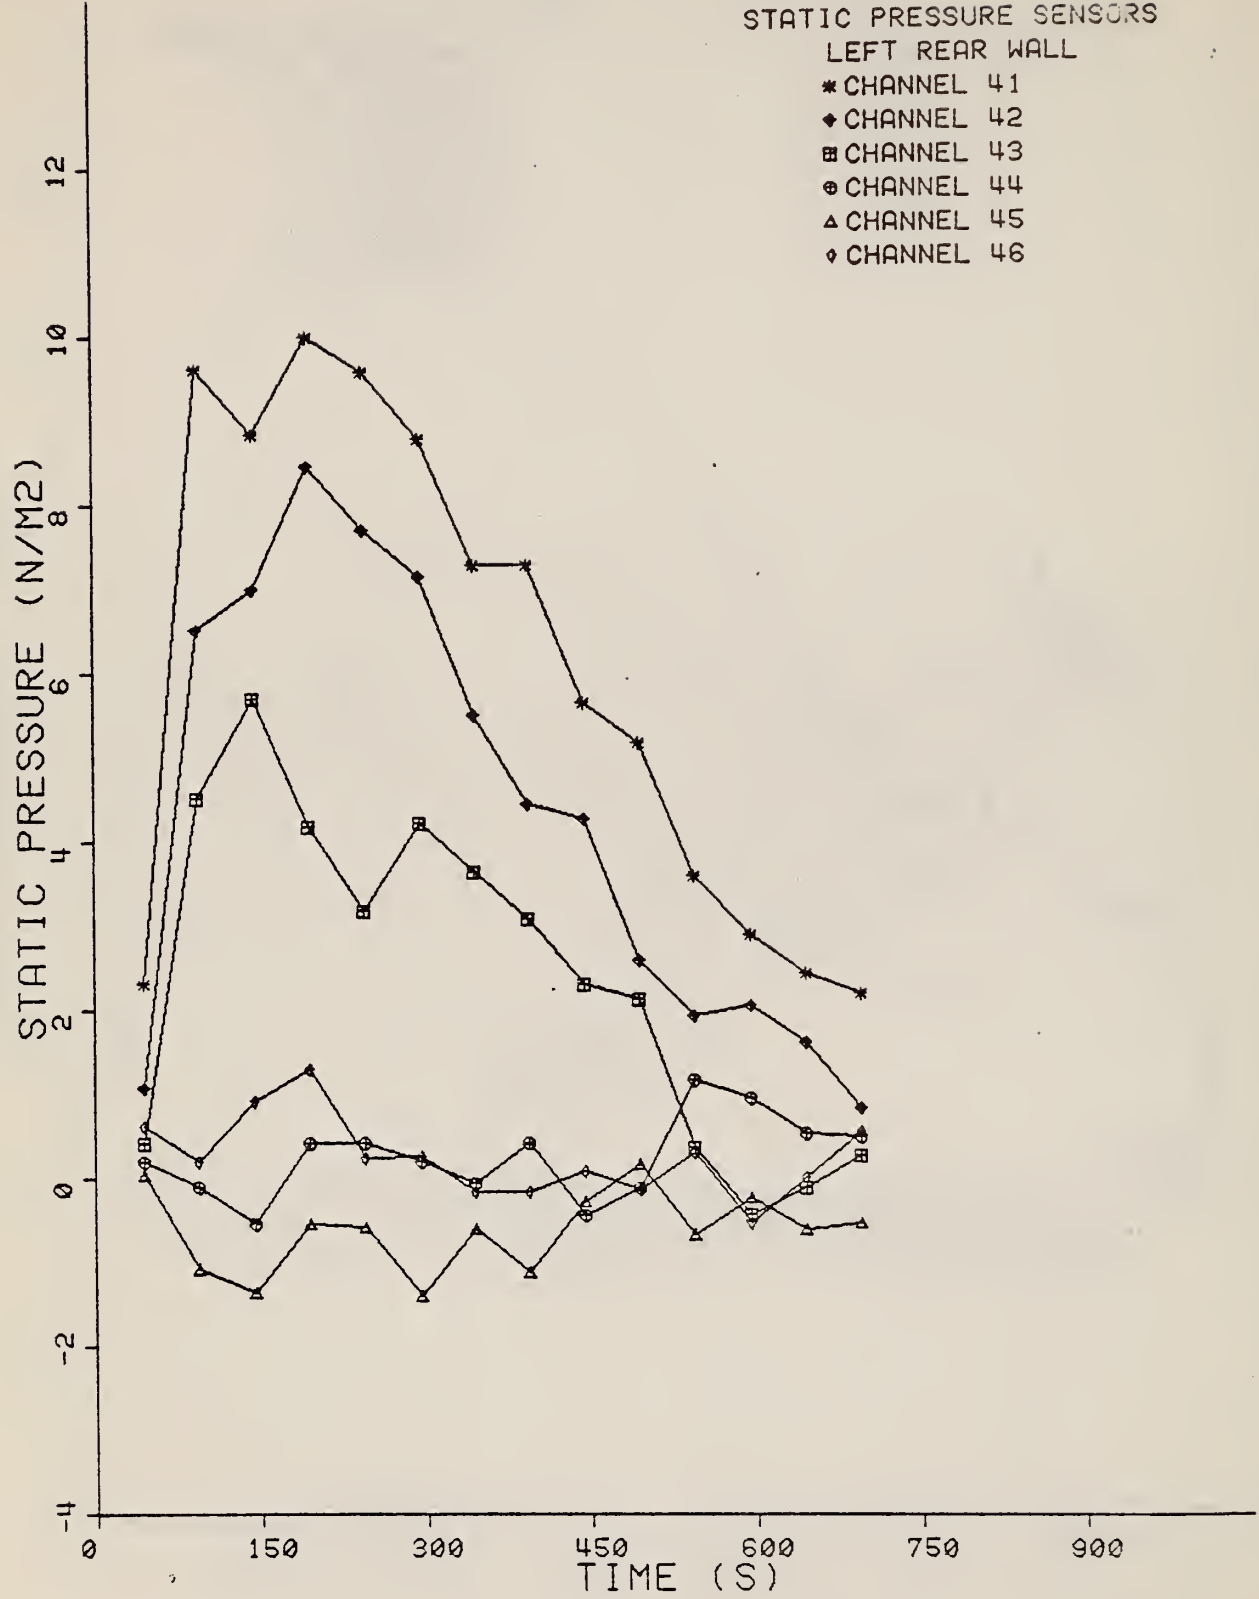

PRC4-P-2-1
STATIC PRESSURE SENSORS
LEFT REAR WALL
* CHANNEL 41
◆ CHANNEL 42
□ CHANNEL 43
⊙ CHANNEL 44
△ CHANNEL 45
◇ CHANNEL 46