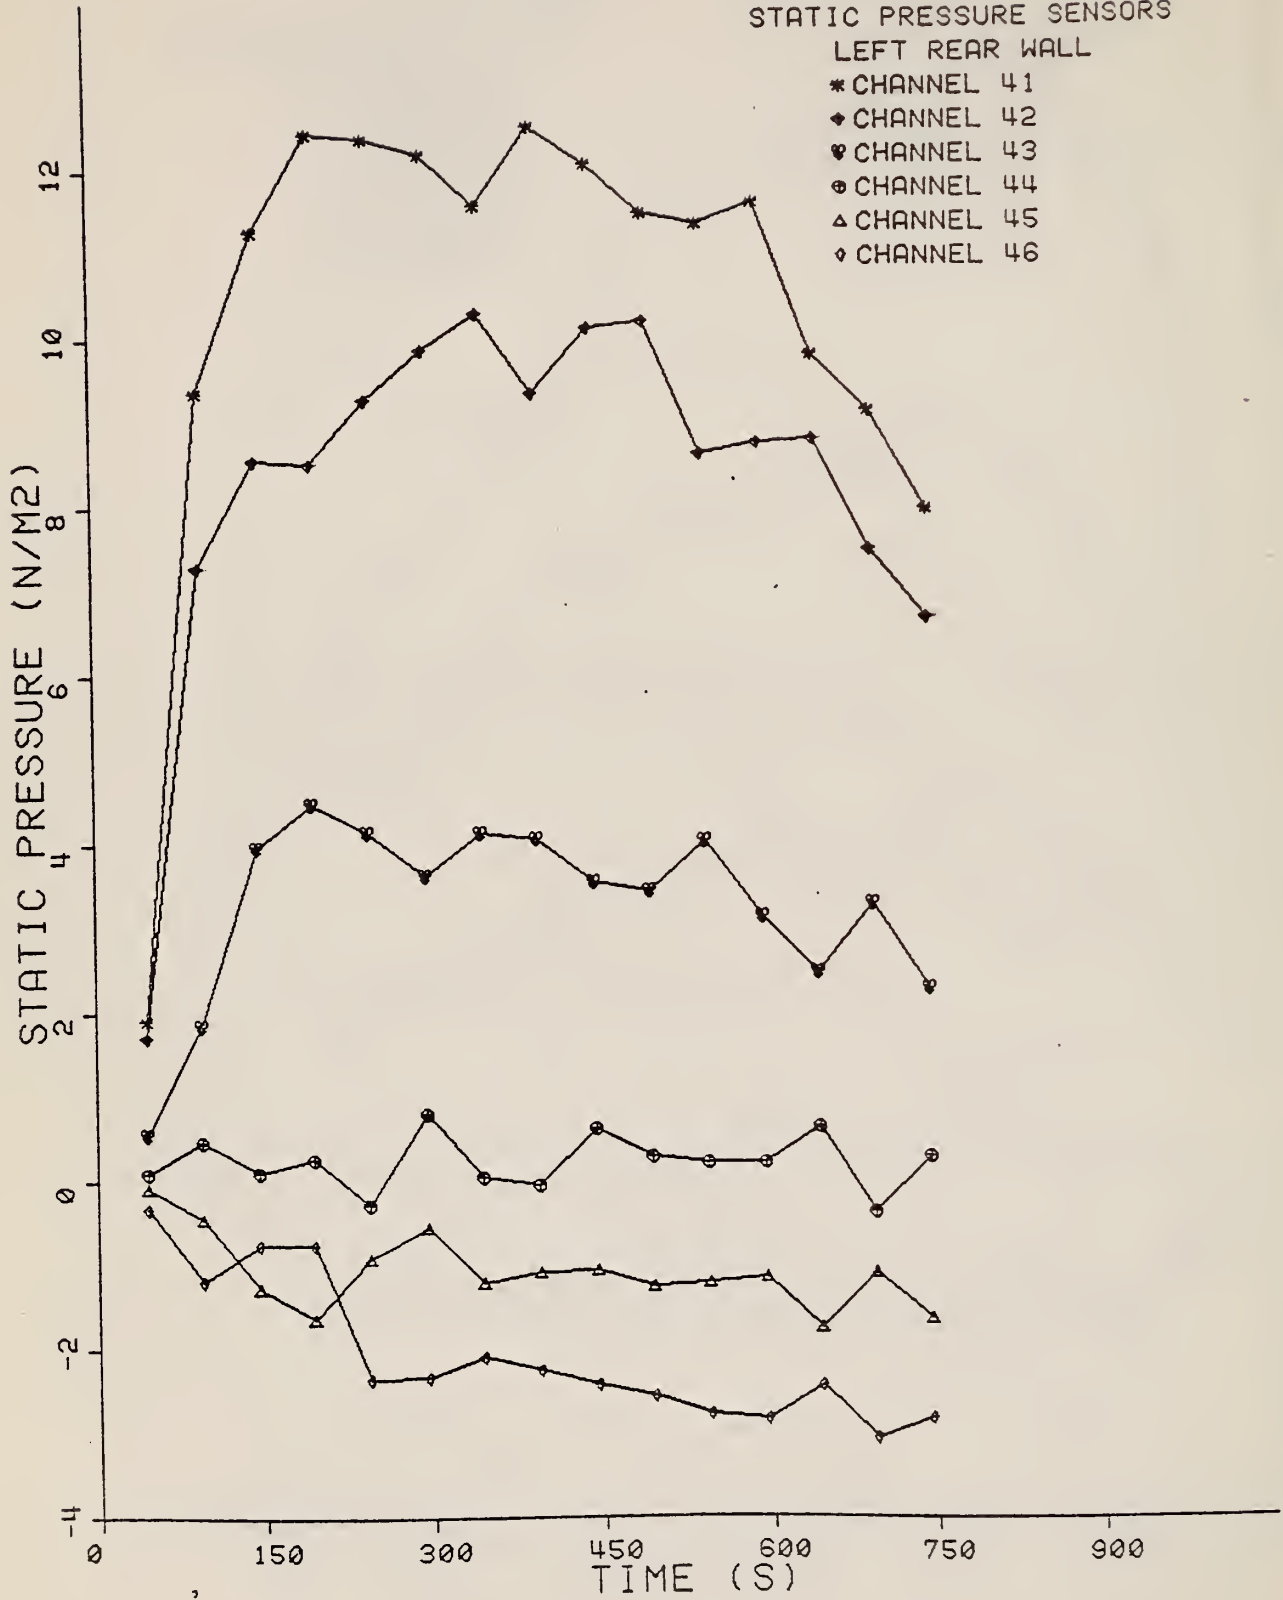

PRC19-W-4-1/4
STATIC PRESSURE SENSORS
LEFT REAR WALL
* CHANNEL 41
◆ CHANNEL 42
♥ CHANNEL 43
⊙ CHANNEL 44
△ CHANNEL 45
◇ CHANNEL 46