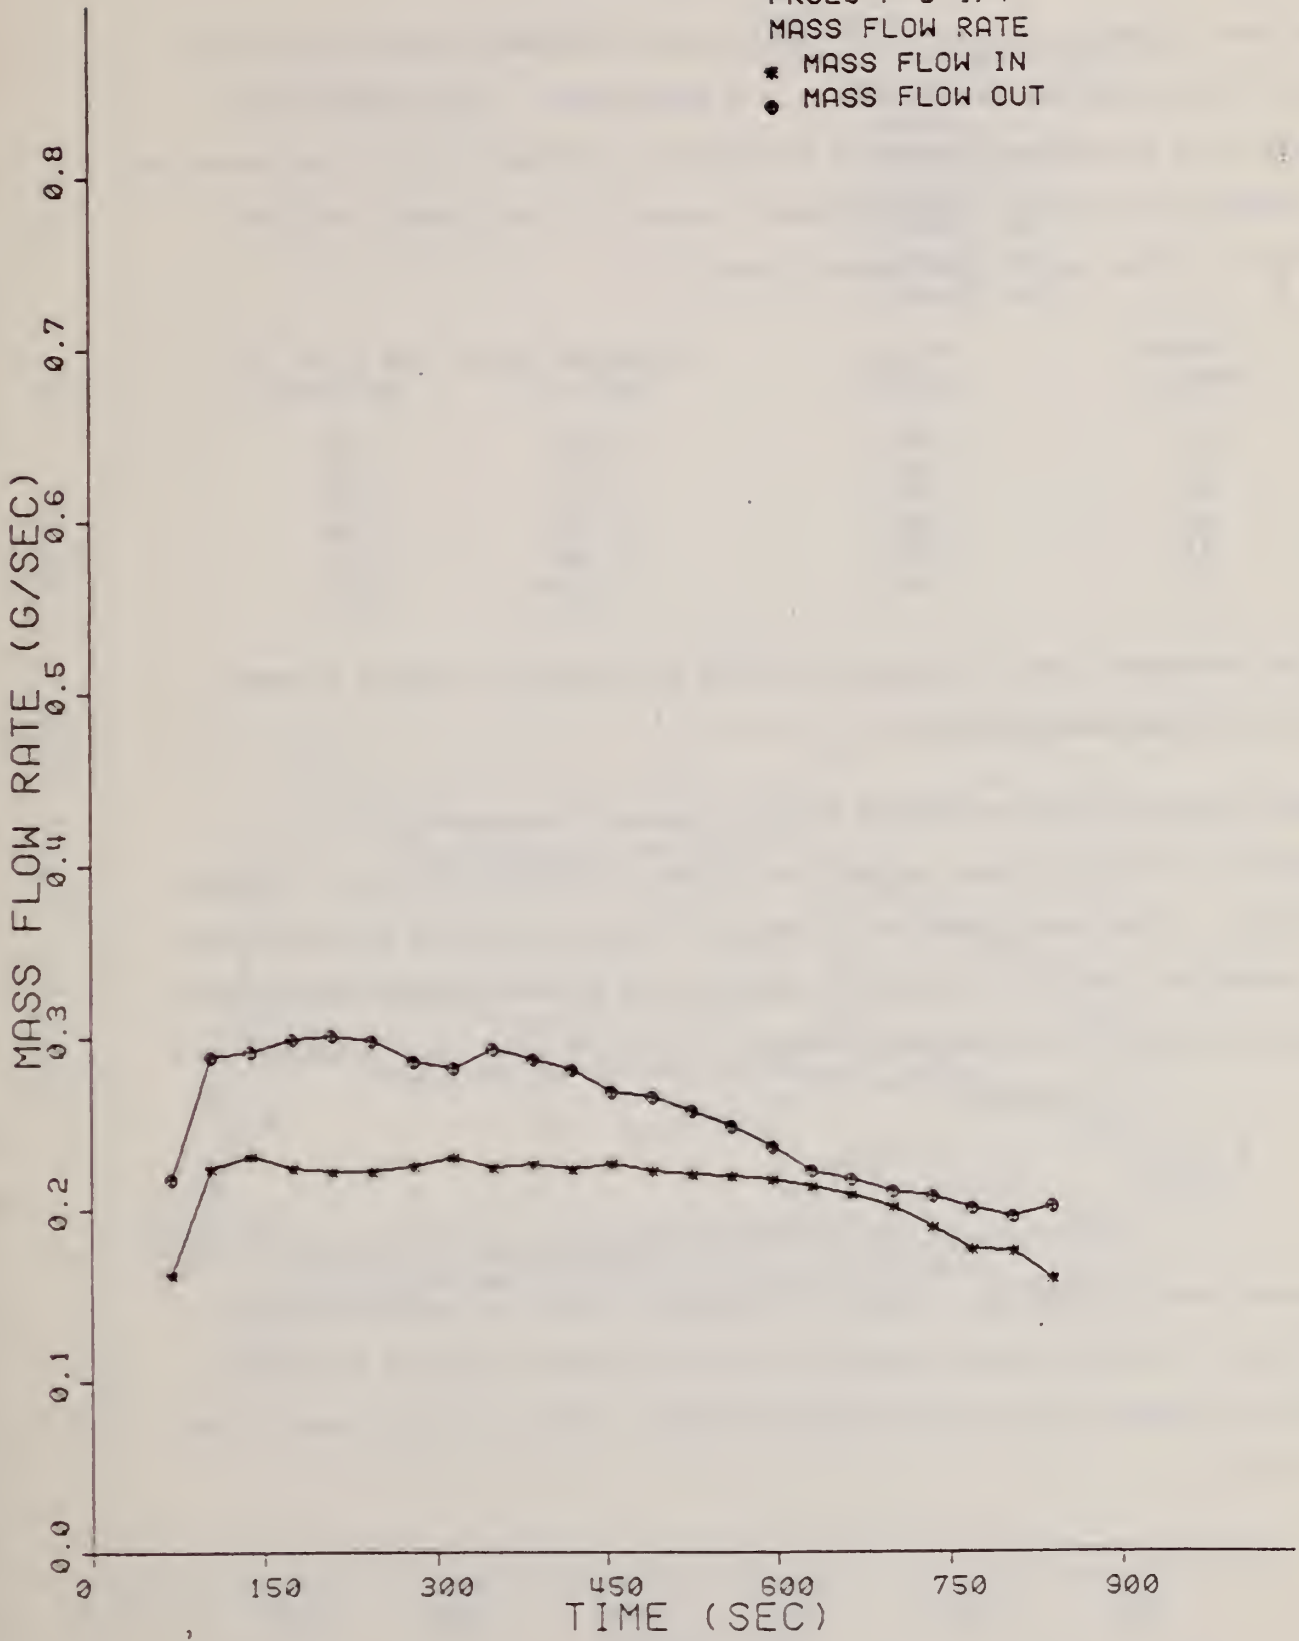

PRC20-P-3-1/4
MASS FLOW RATE
* MASS FLOW IN
● MASS FLOW OUT

9. ROOM STATIC PRESSURE

In this section the pressure differentials between the inside and outside of the room are presented at six elevations. The results are presented as a function of time in figures 9-1 through 9-20. The elevation can be identified by the channel number listed in the figure, and the information listed below (see also figure 1-2).

Channel Number	Probe Symbol	Distance Above the Floor (m)	
		PRC 0-8	PRC 9-20
41	DP1	2.30	2.28
42	DP2	2.01	1.81
43	DP3	1.76	1.35
44	DP4	0.54	0.89
45	DP5	0.285	0.49
46	DP6	0.0285	0.04

The probe positions were changed after PRC 8 in order to yield a more complete vertical distribution.

Since these probes responded to a turbulent phenomenon it is appropriate to average their signal in order to present the near pressure differential. The main result will depend on the averaging process used, and in appendix A various averaging results are presented for illustration. The results given in figures 9-1 through 9-20 have been time-averaged as

$$\bar{p}(t_{i+4}) = \frac{1}{(t_{i+10} - t_i)} \int_{t_i}^{t_{i+10}} p(t) \cdot dt$$

a 50-second running average using a rectangular rule for evaluating the integral with a time increment equal to the data scan time of 5 seconds. In the above formula, p is the pressure signal, and t_i is the time at the i th data scan.