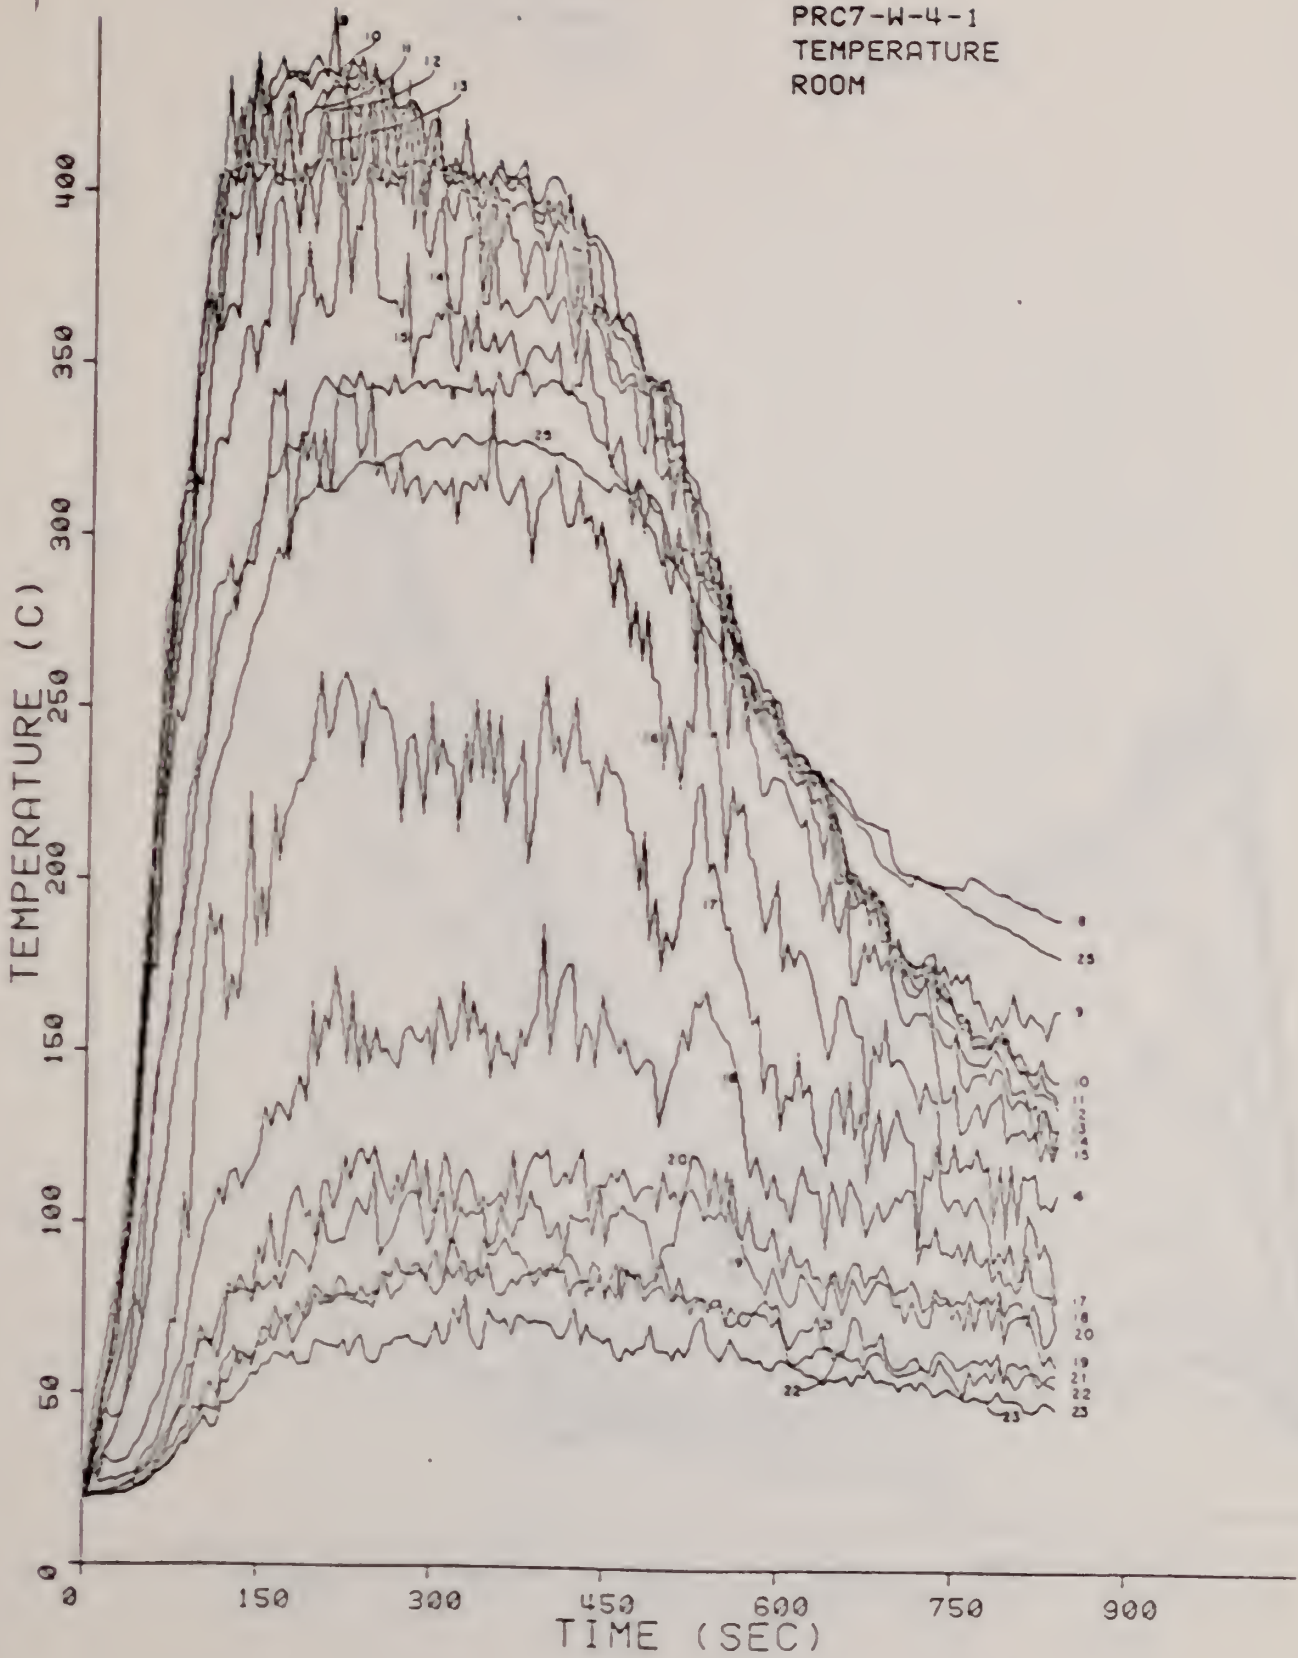

PRC7-W-4-1
TEMPERATURE
ROOM