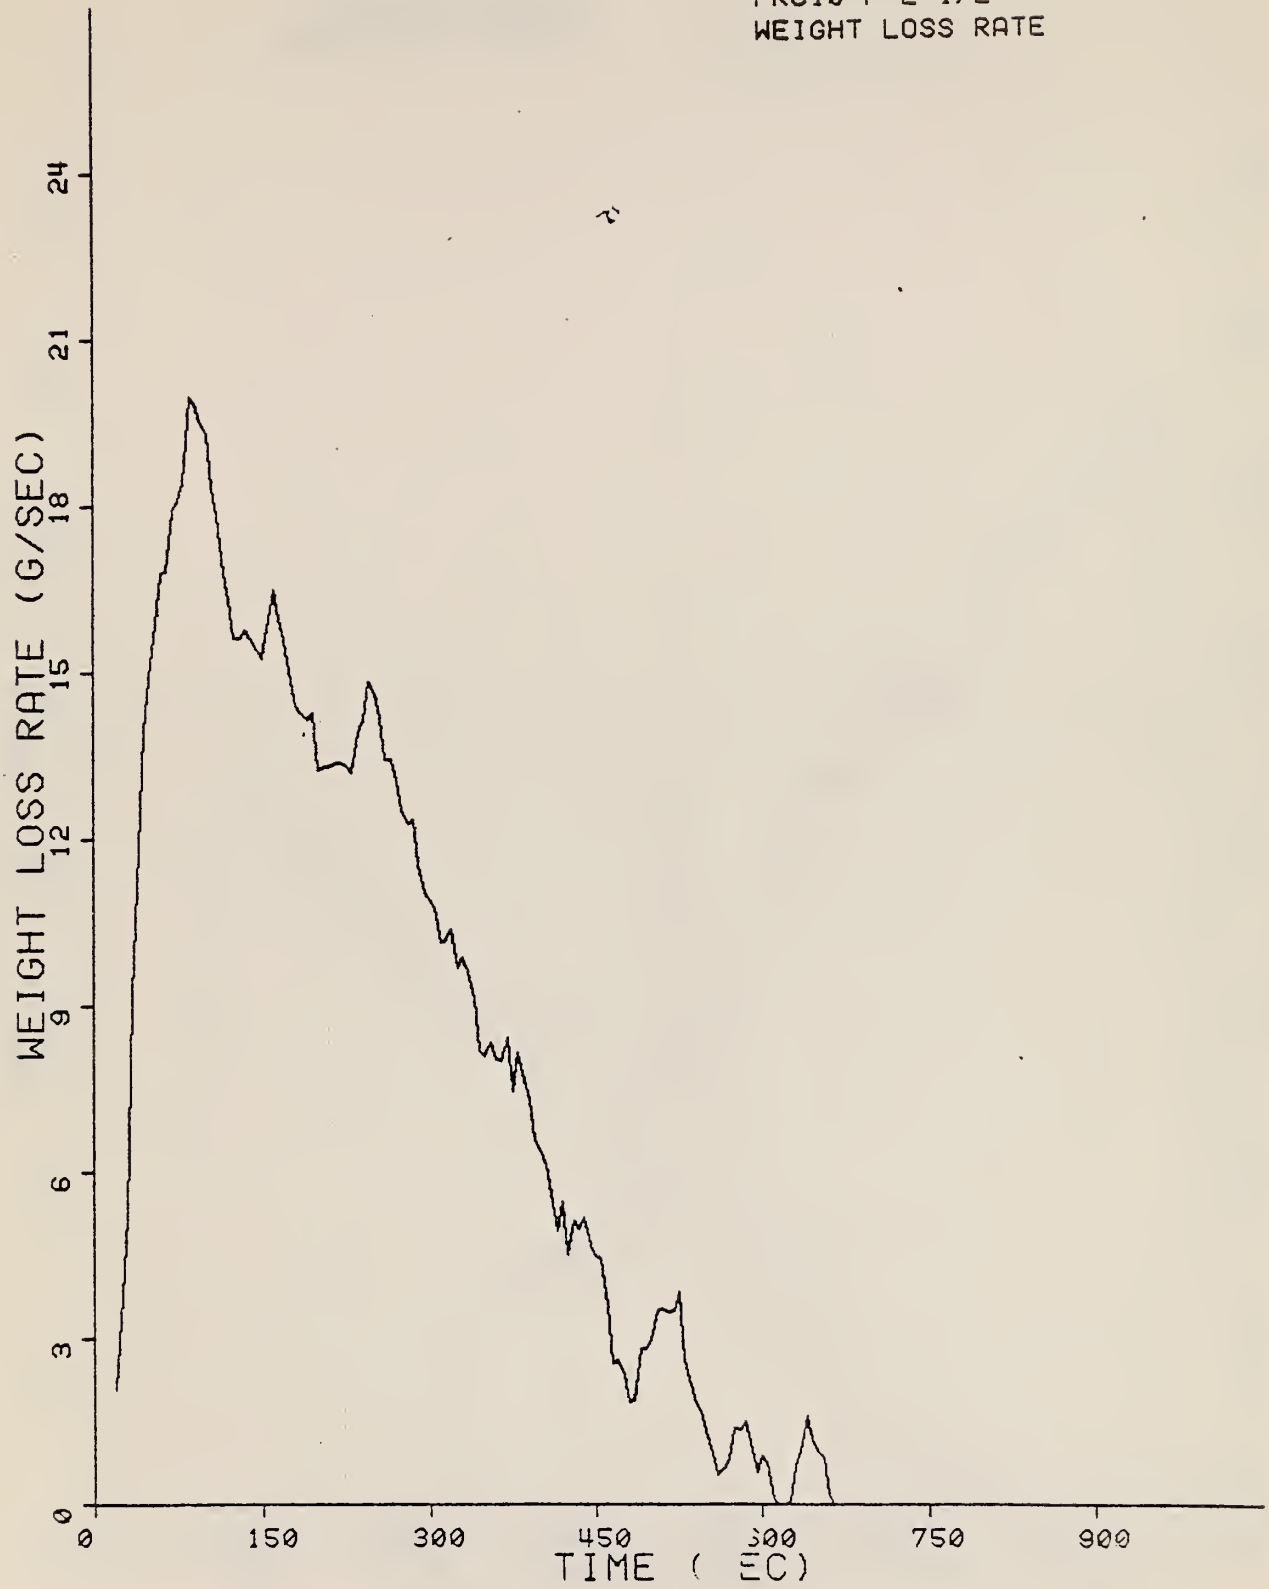

PRC10-P-2-1/2
WEIGHT LOSS RATE