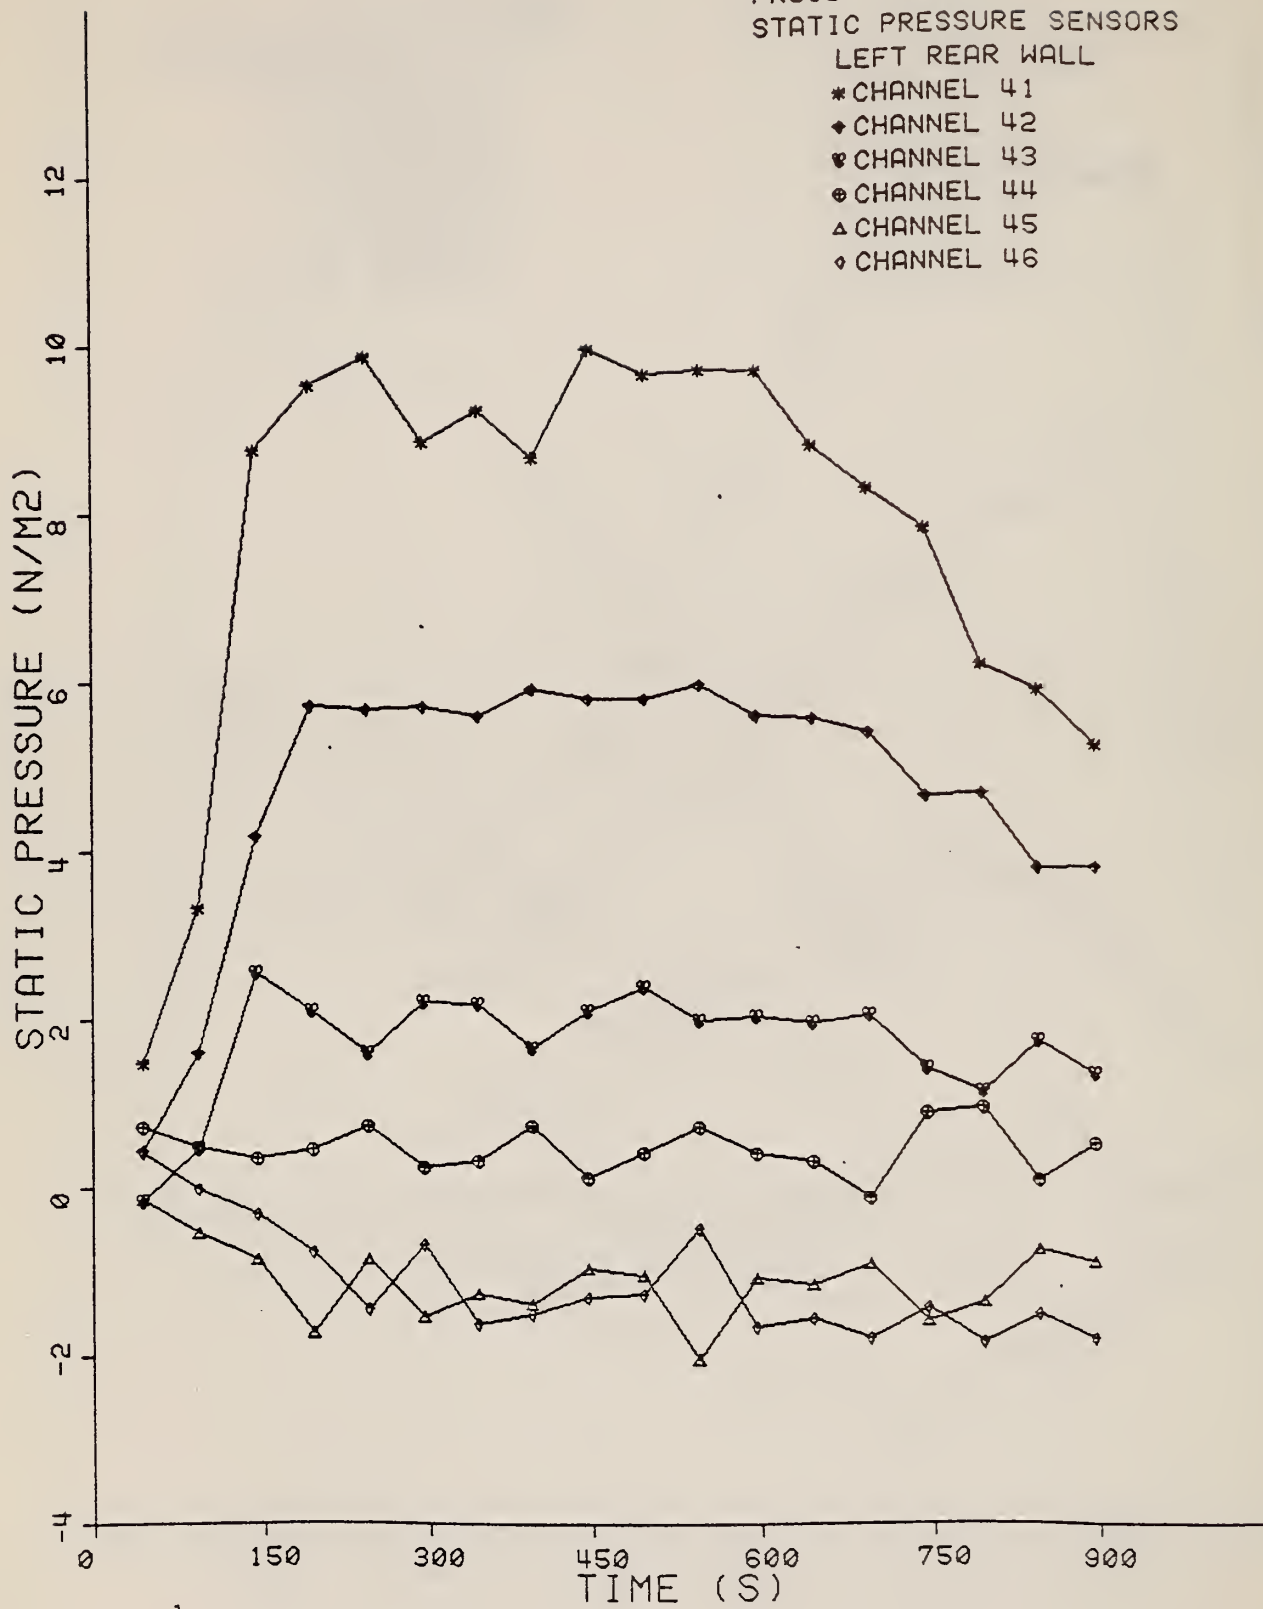

PRC13-W-2-1/4
STATIC PRESSURE SENSORS
LEFT REAR WALL
* CHANNEL 41
◆ CHANNEL 42
▼ CHANNEL 43
⊕ CHANNEL 44
△ CHANNEL 45
◇ CHANNEL 46