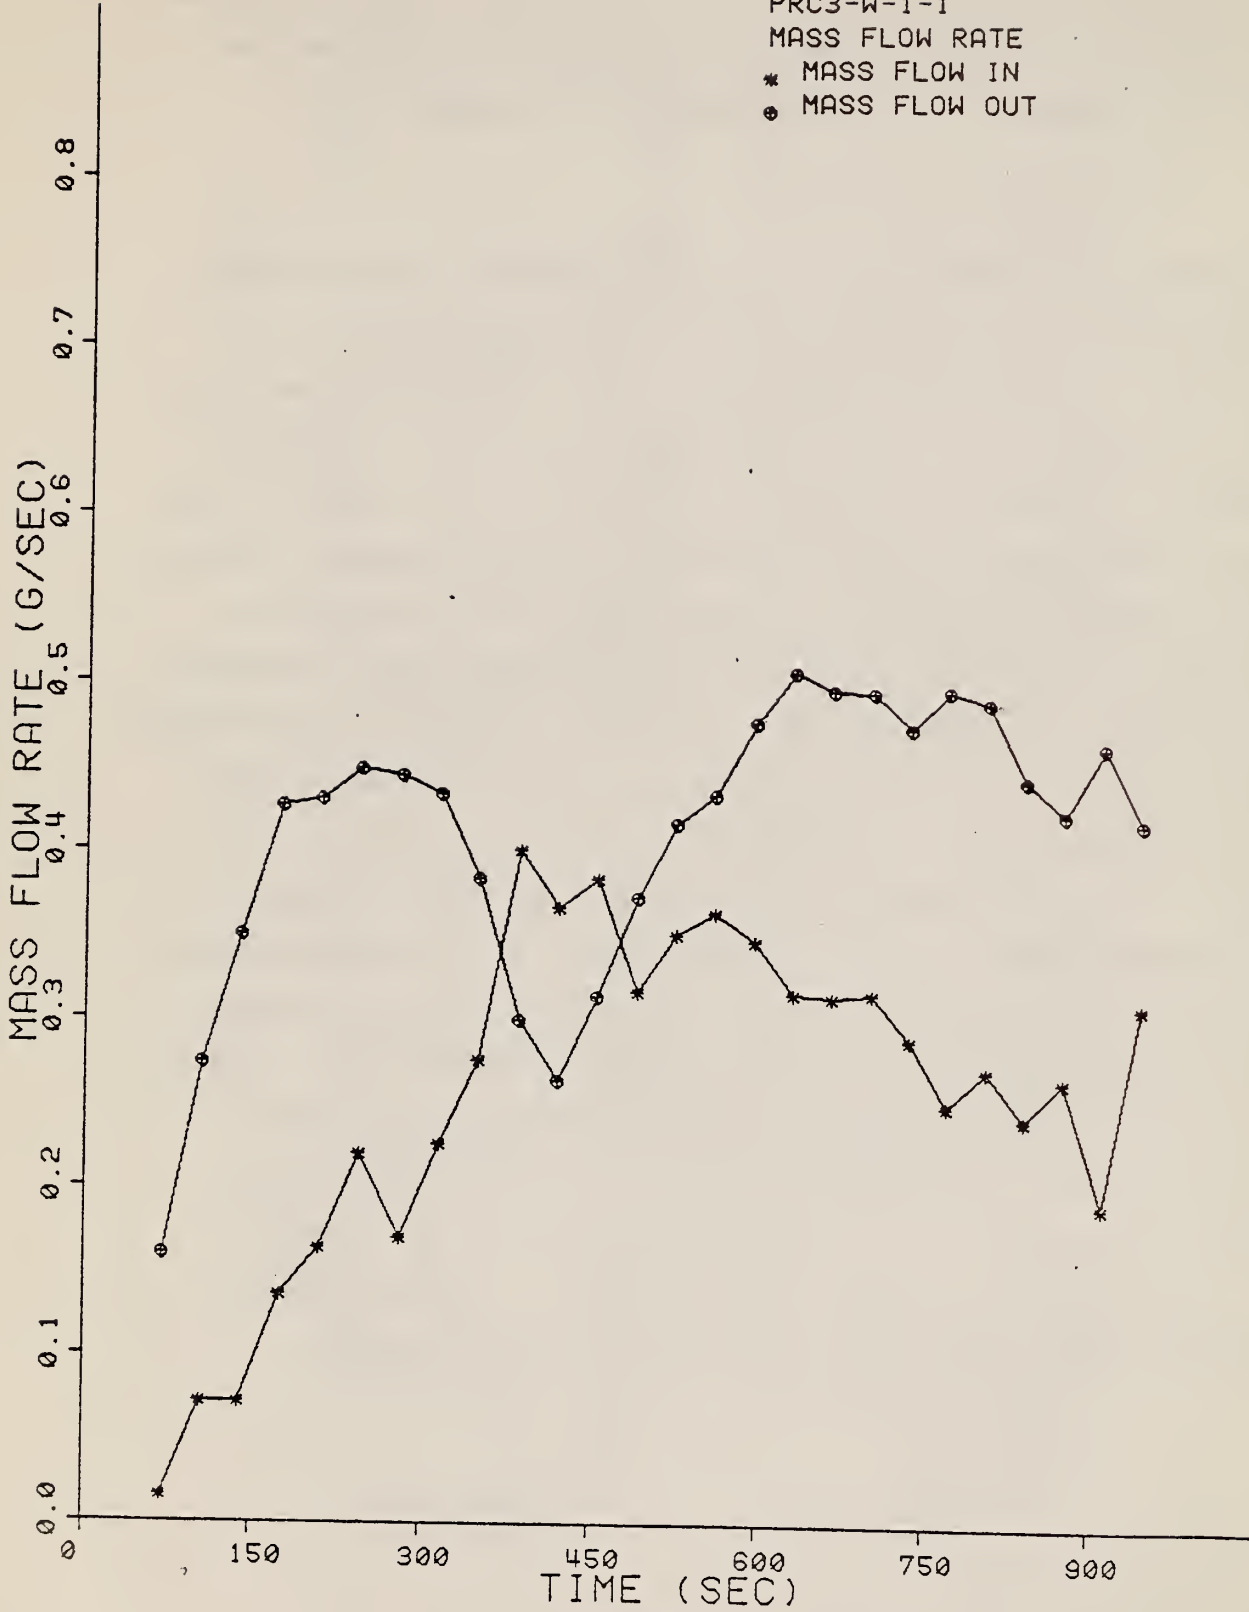

PRC3-W-1-1
MASS FLOW RATE
* MASS FLOW IN
⊙ MASS FLOW OUT