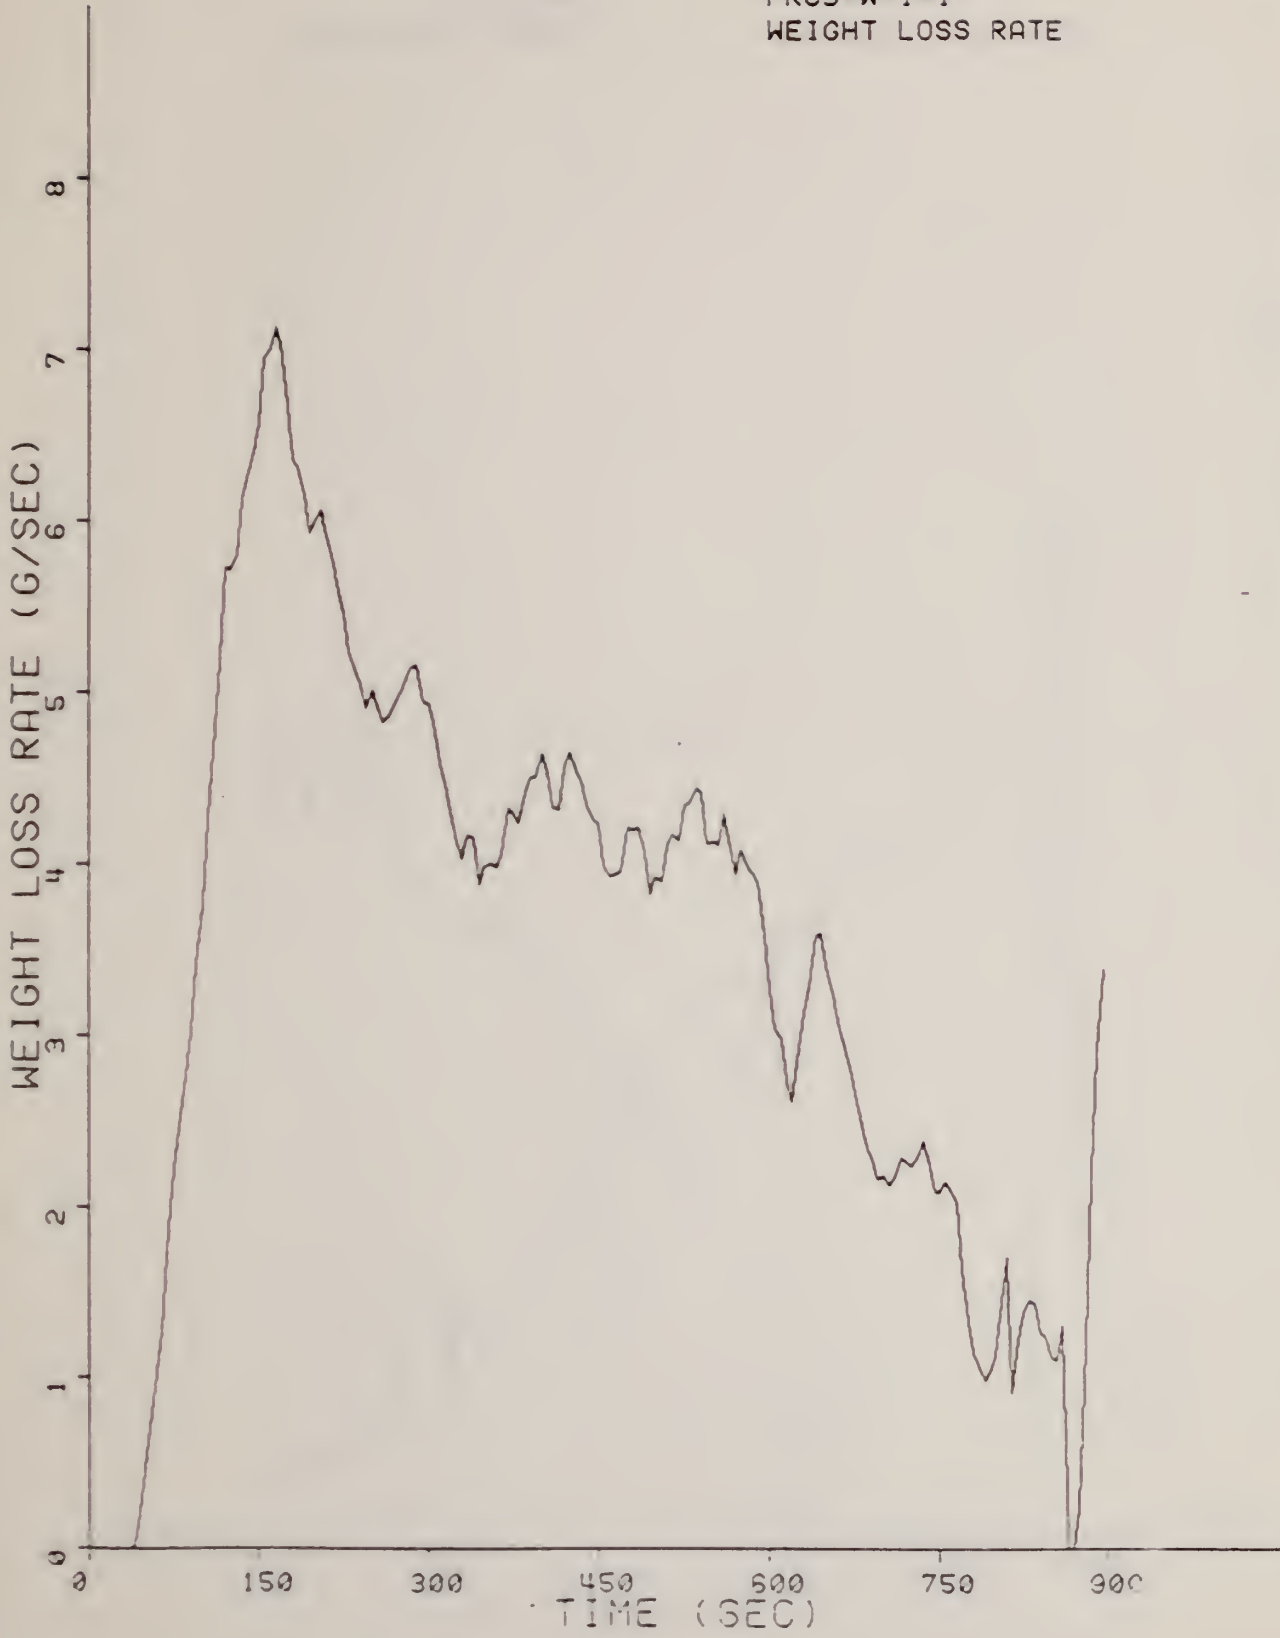

PRC3-W-1-1
WEIGHT LOSS RATE