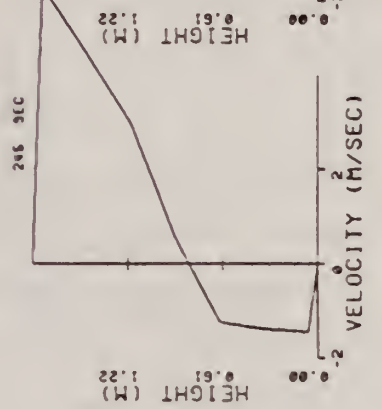

PKC20 P-3-1/4

PKC20 P-3-1/4