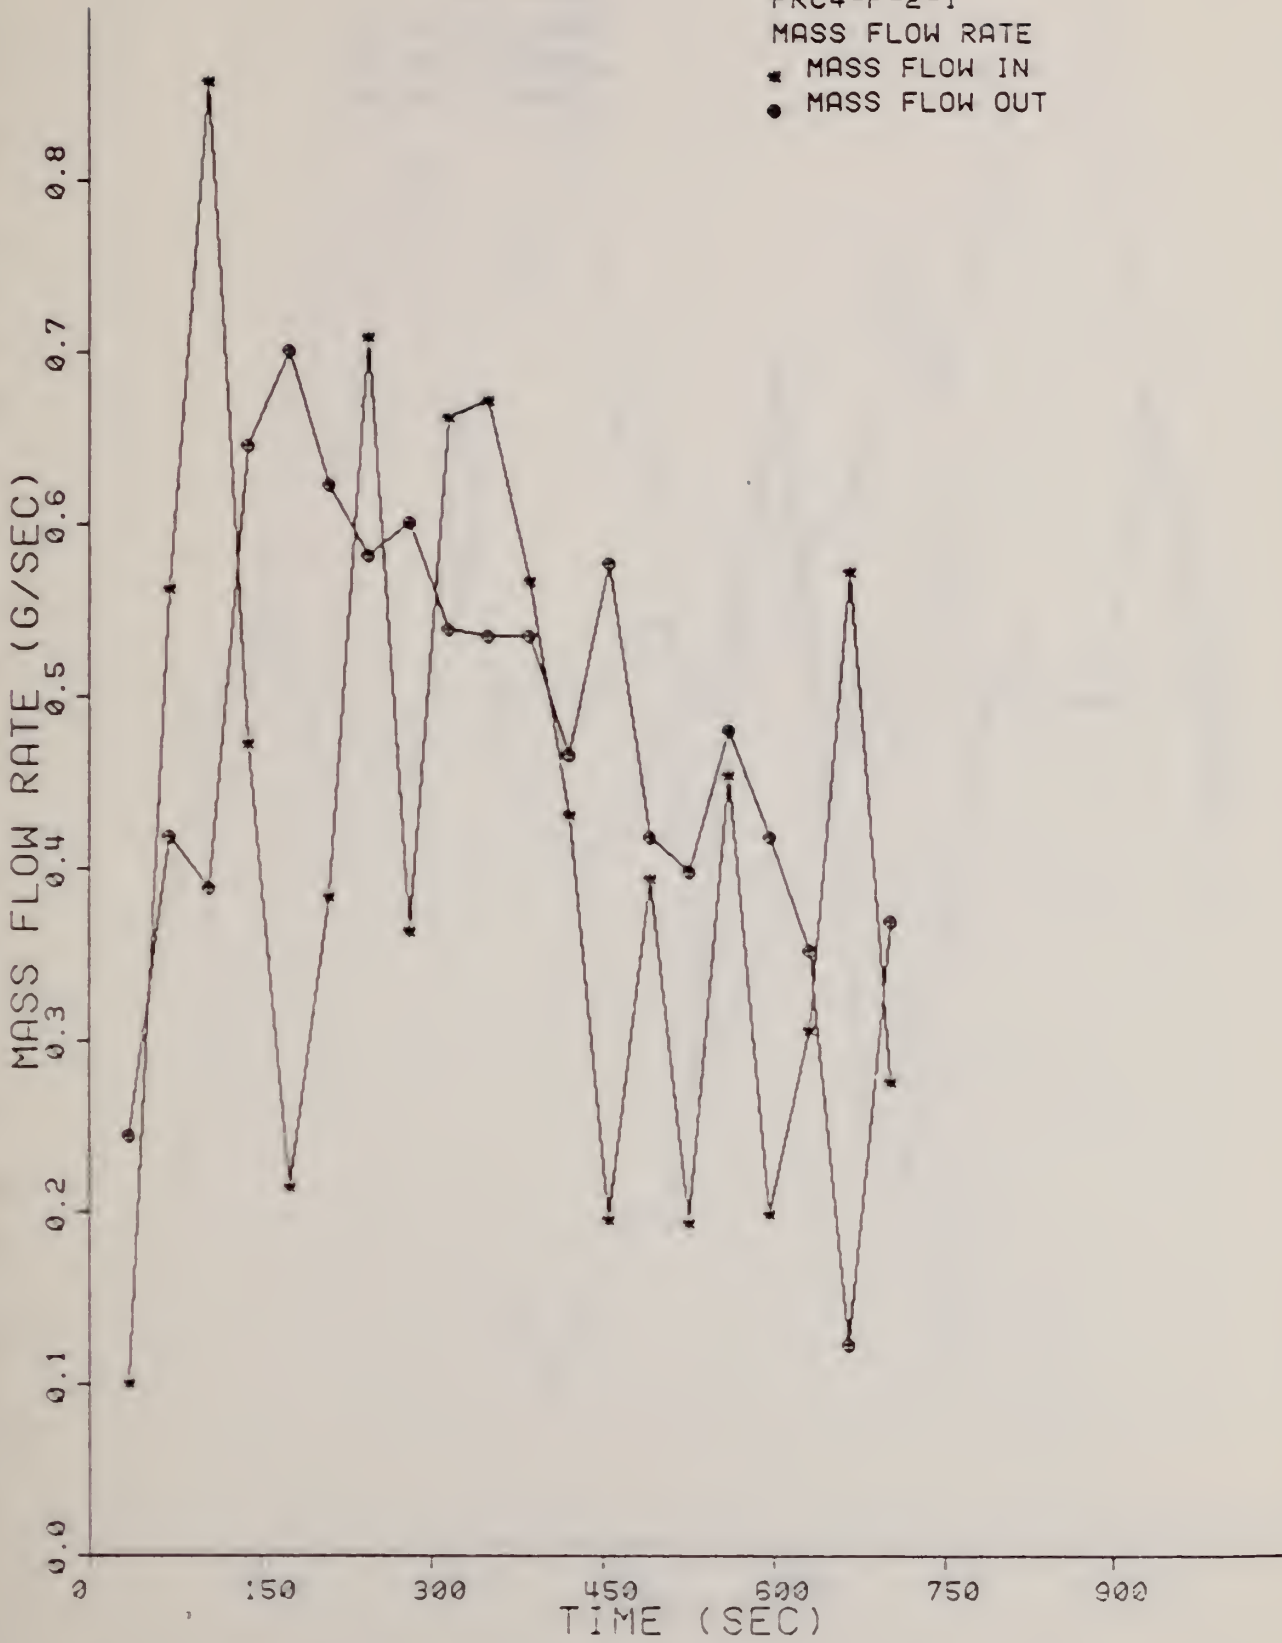

PRC4-P-2-1
MASS FLOW RATE
* MASS FLOW IN
● MASS FLOW OUT