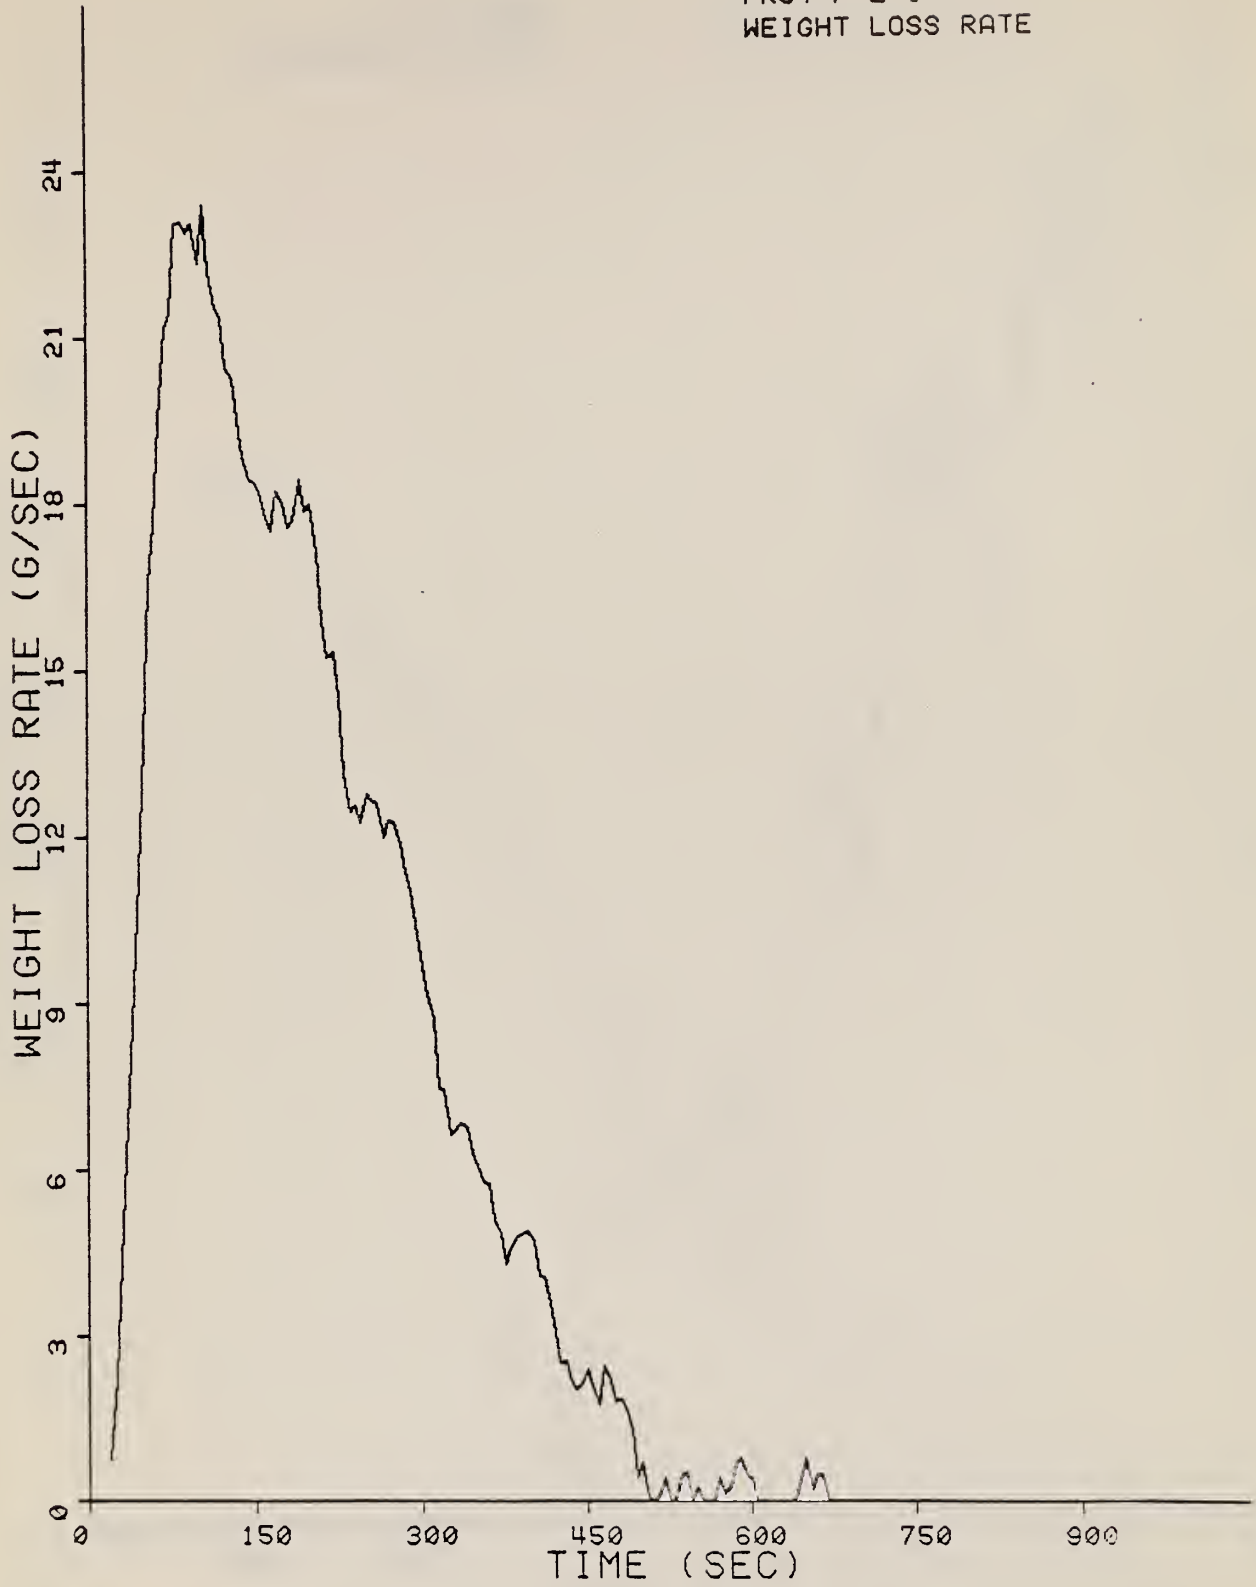

PRC4-P-2-1
WEIGHT LOSS RATE