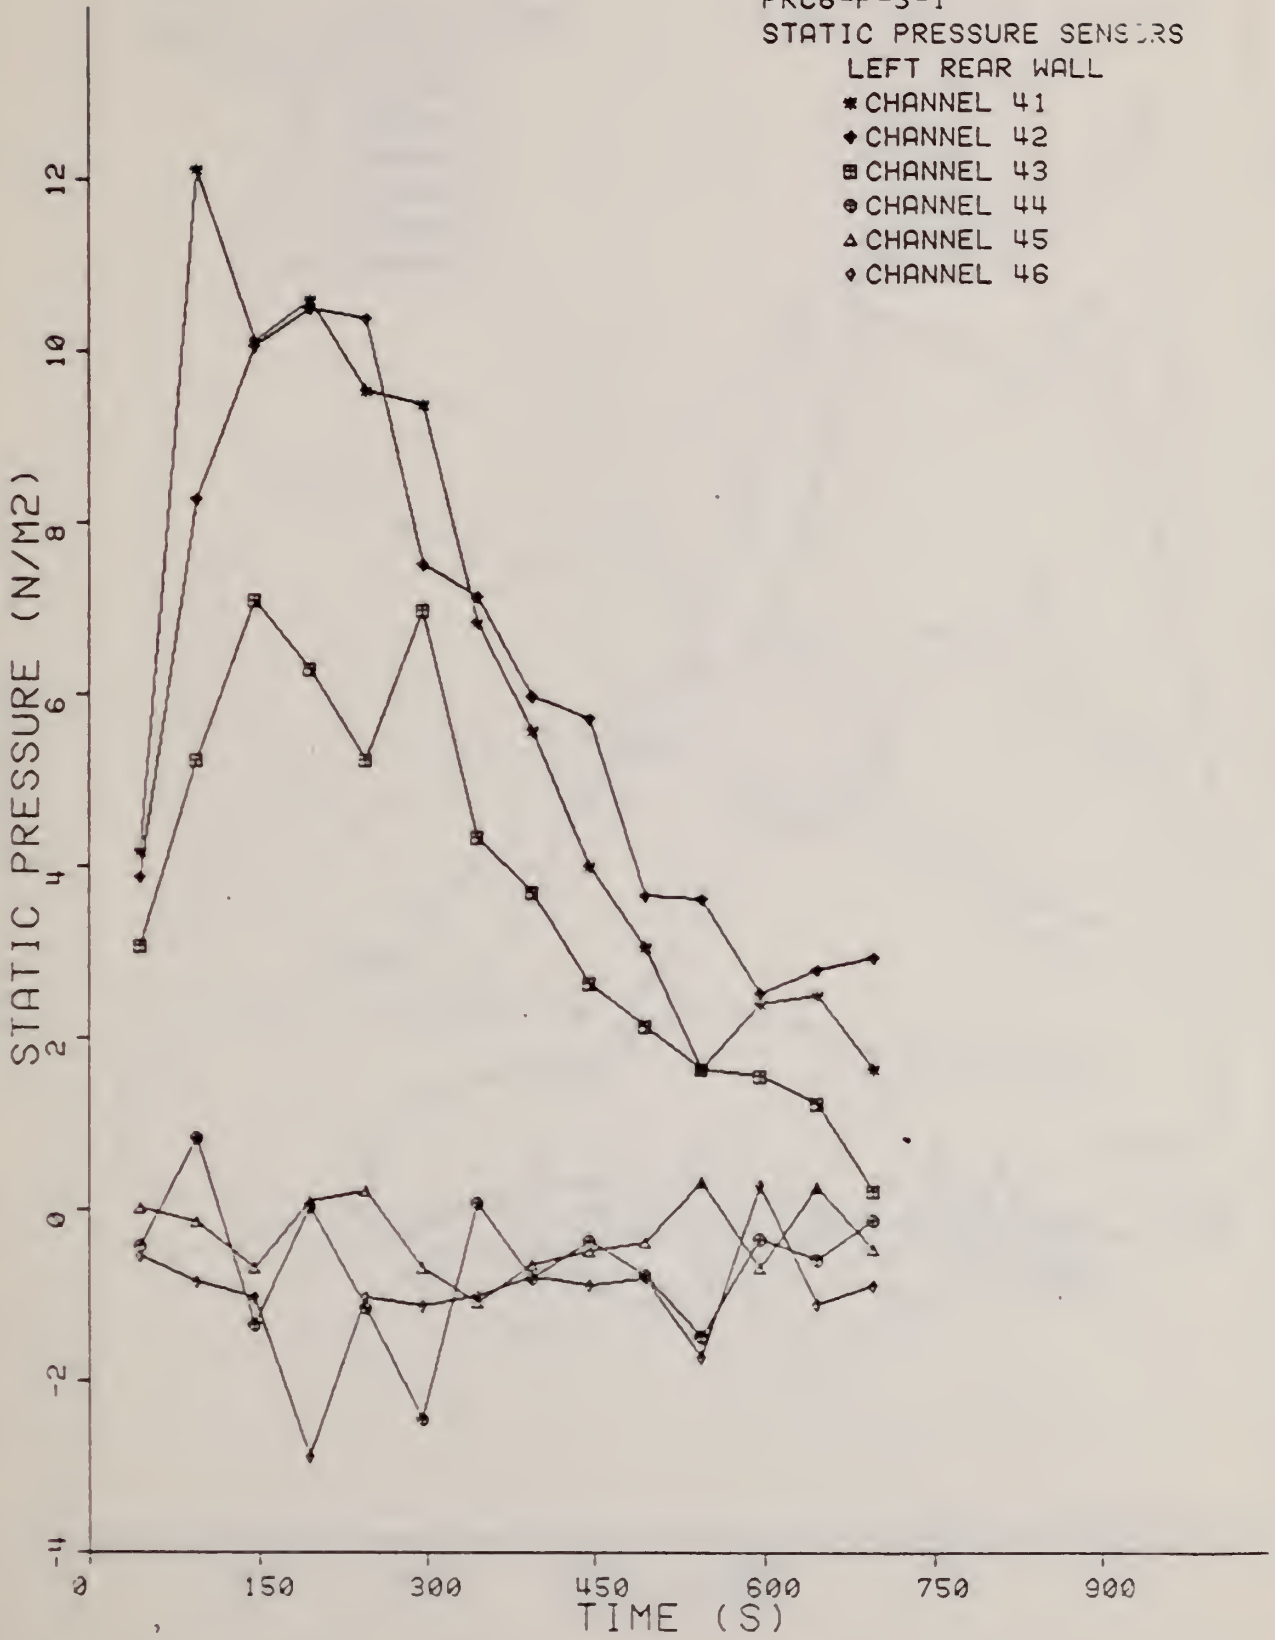

PRC6-P-3-1
STATIC PRESSURE SENSORS
LEFT REAR WALL
* CHANNEL 41
◆ CHANNEL 42
◻ CHANNEL 43
⊙ CHANNEL 44
▲ CHANNEL 45
◊ CHANNEL 46