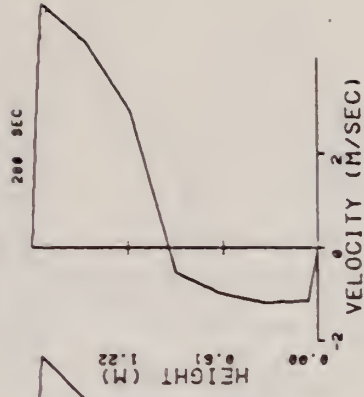

PKC17-M-4-1/4