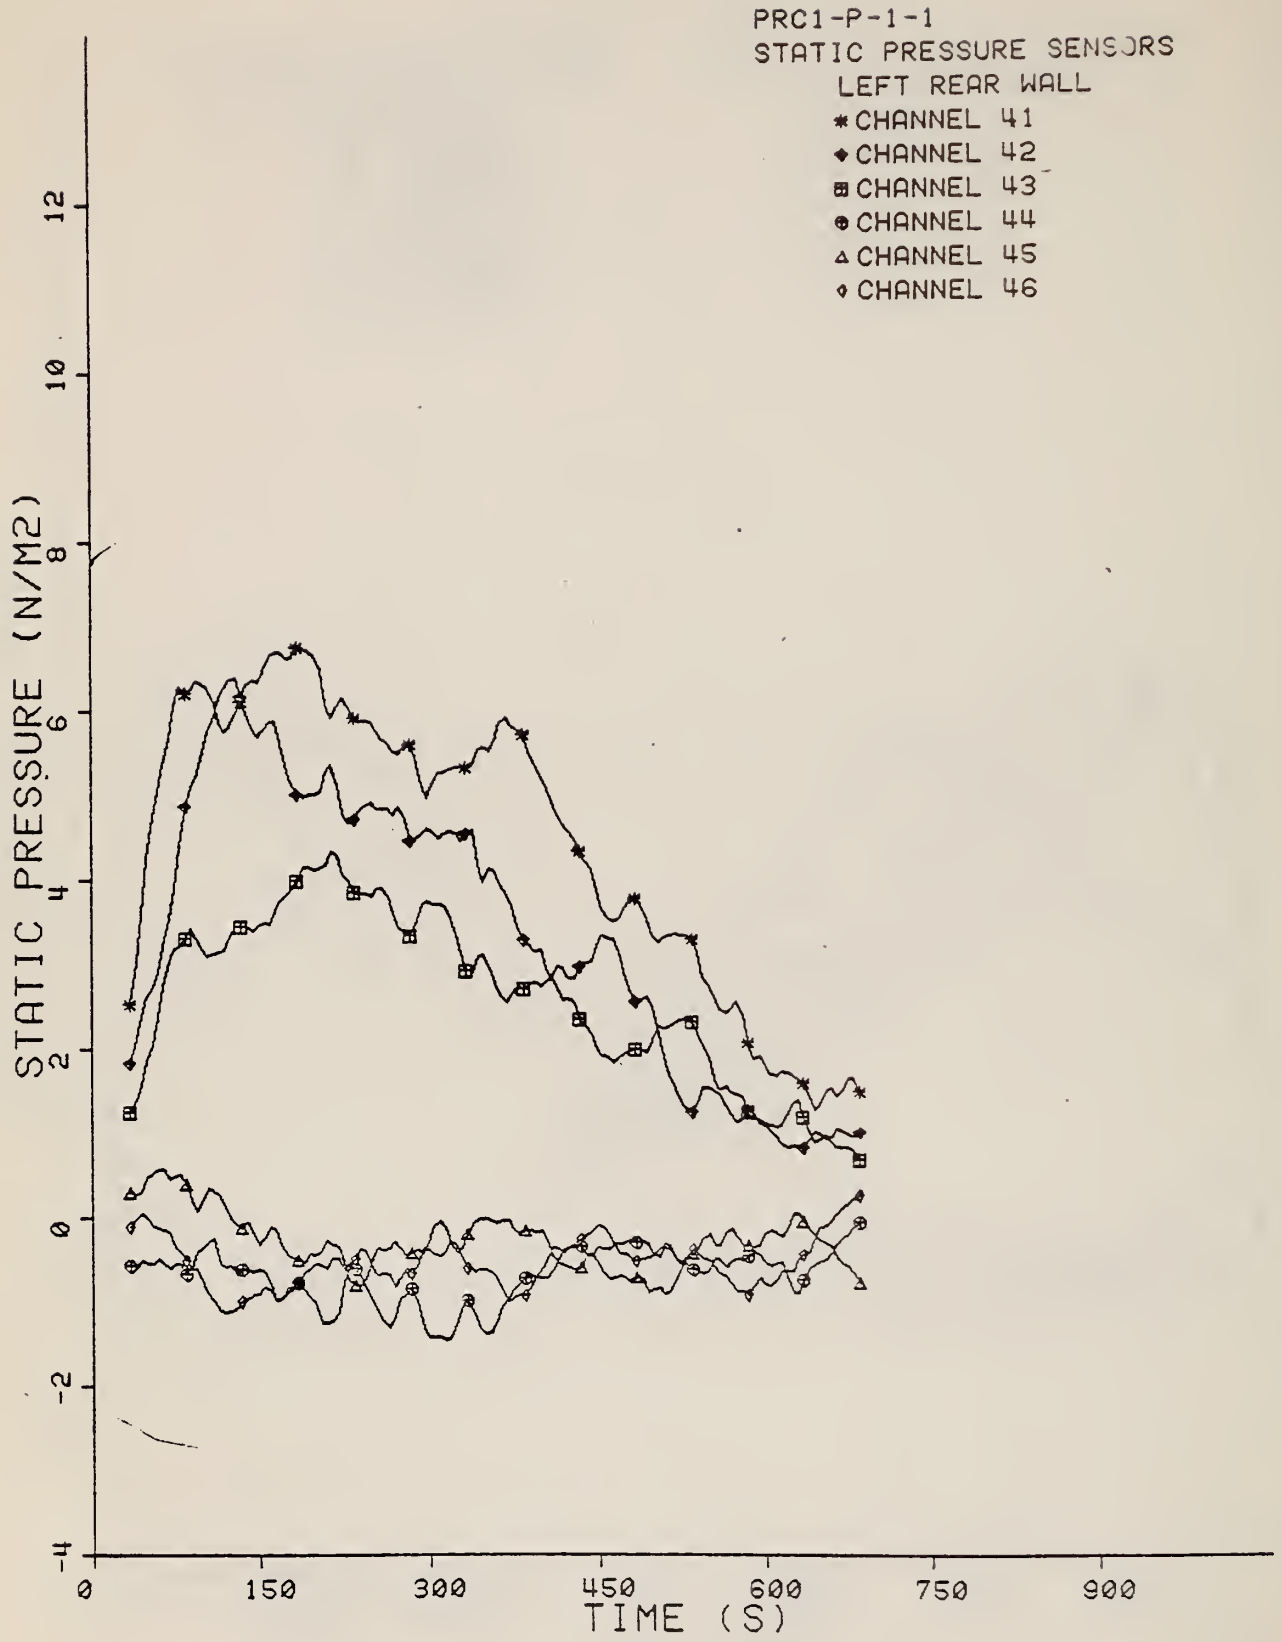

Figure A-10

Figure A-11