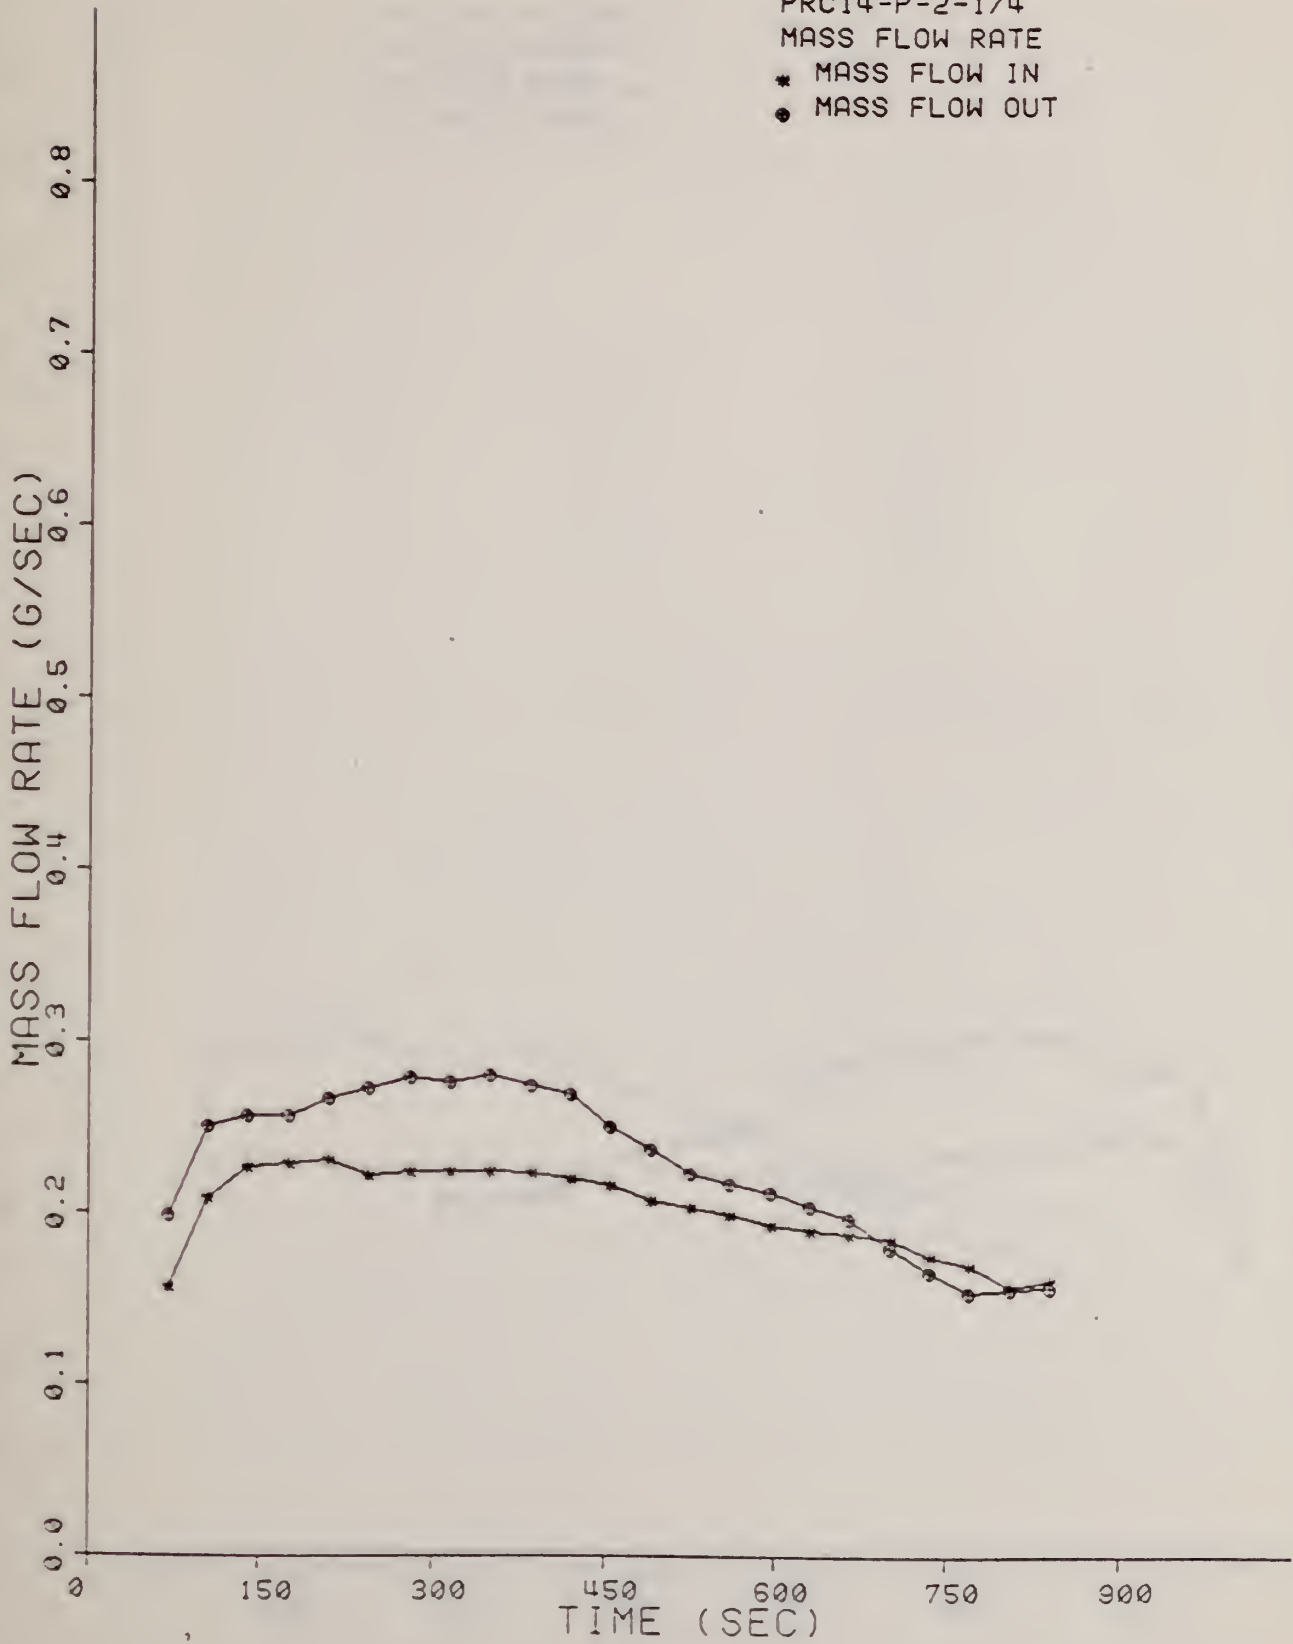

PRC14-P-2-1/4
MASS FLOW RATE
* MASS FLOW IN
● MASS FLOW OUT