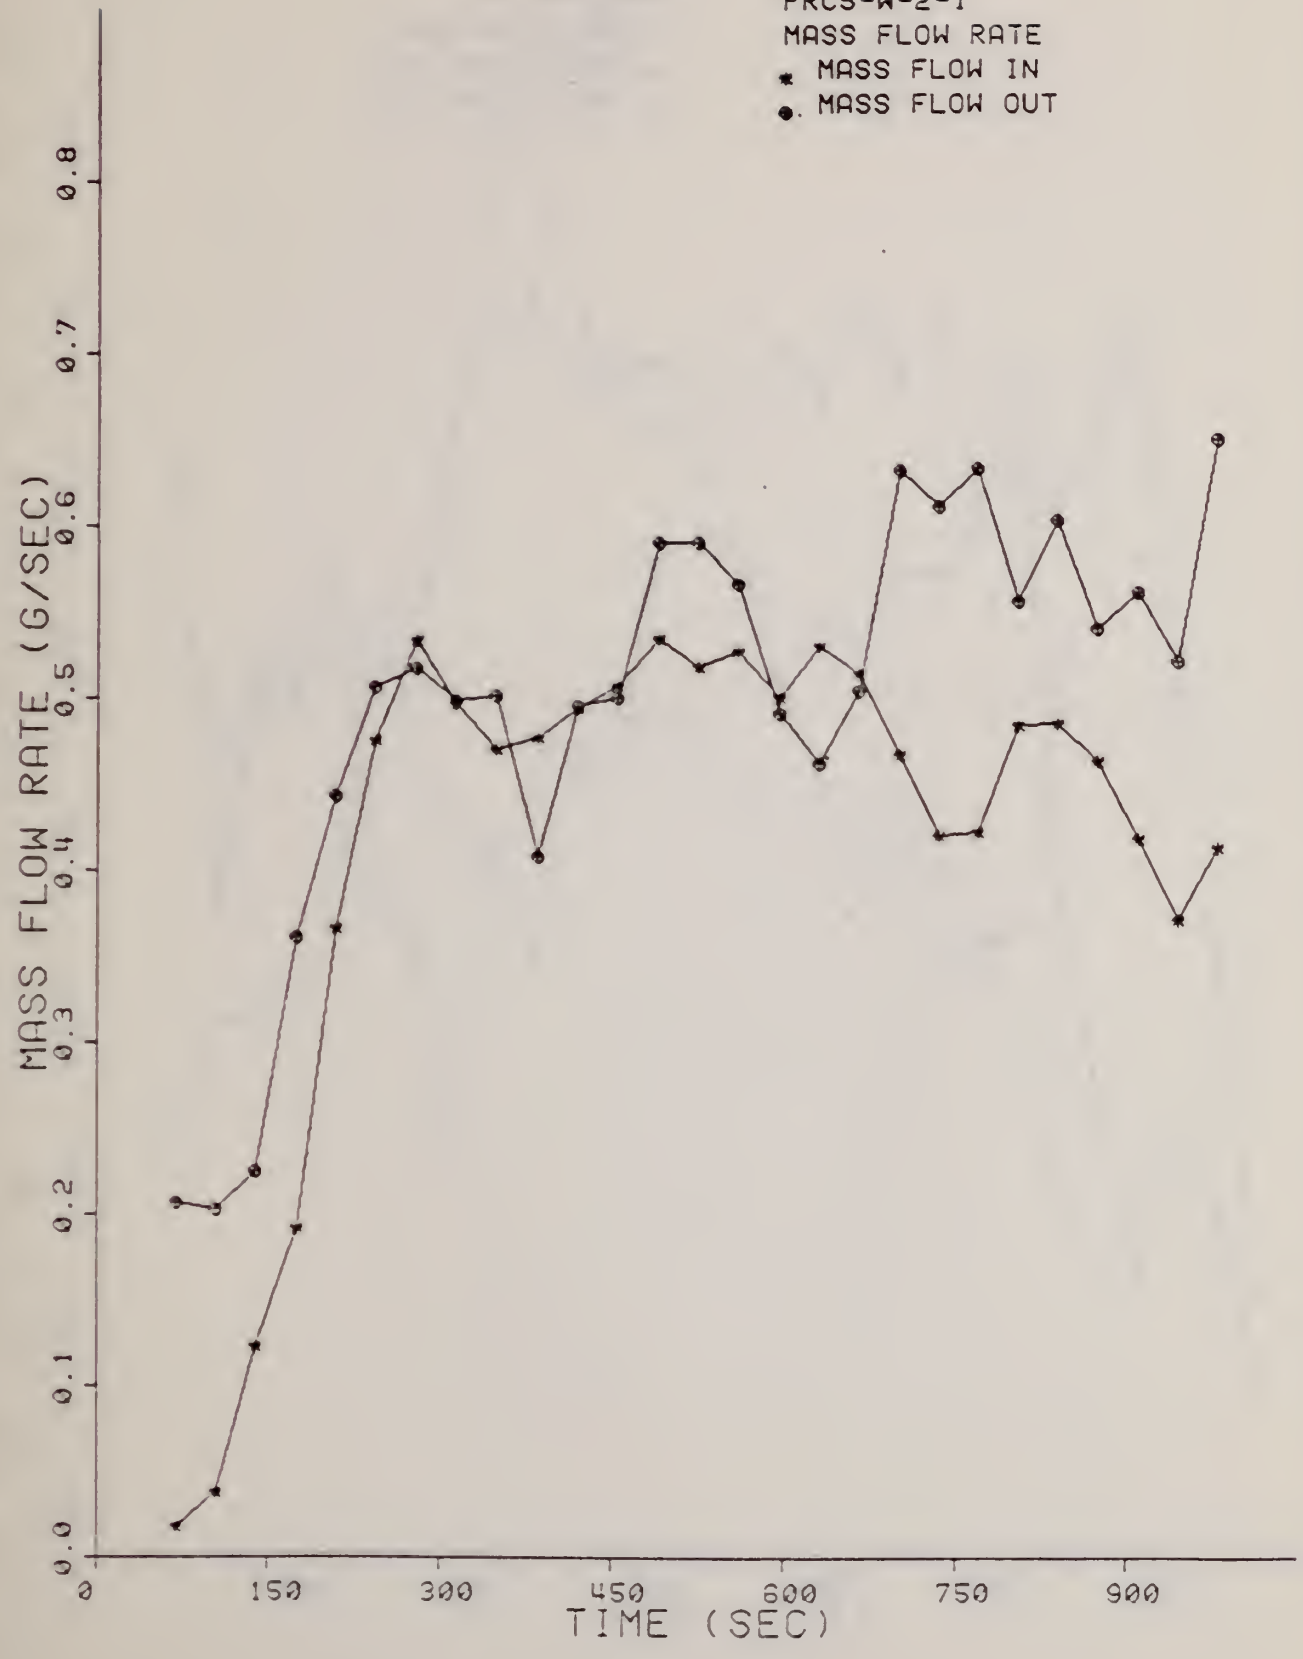

PRC5-W-2-1
MASS FLOW RATE
* MASS FLOW IN
● MASS FLOW OUT