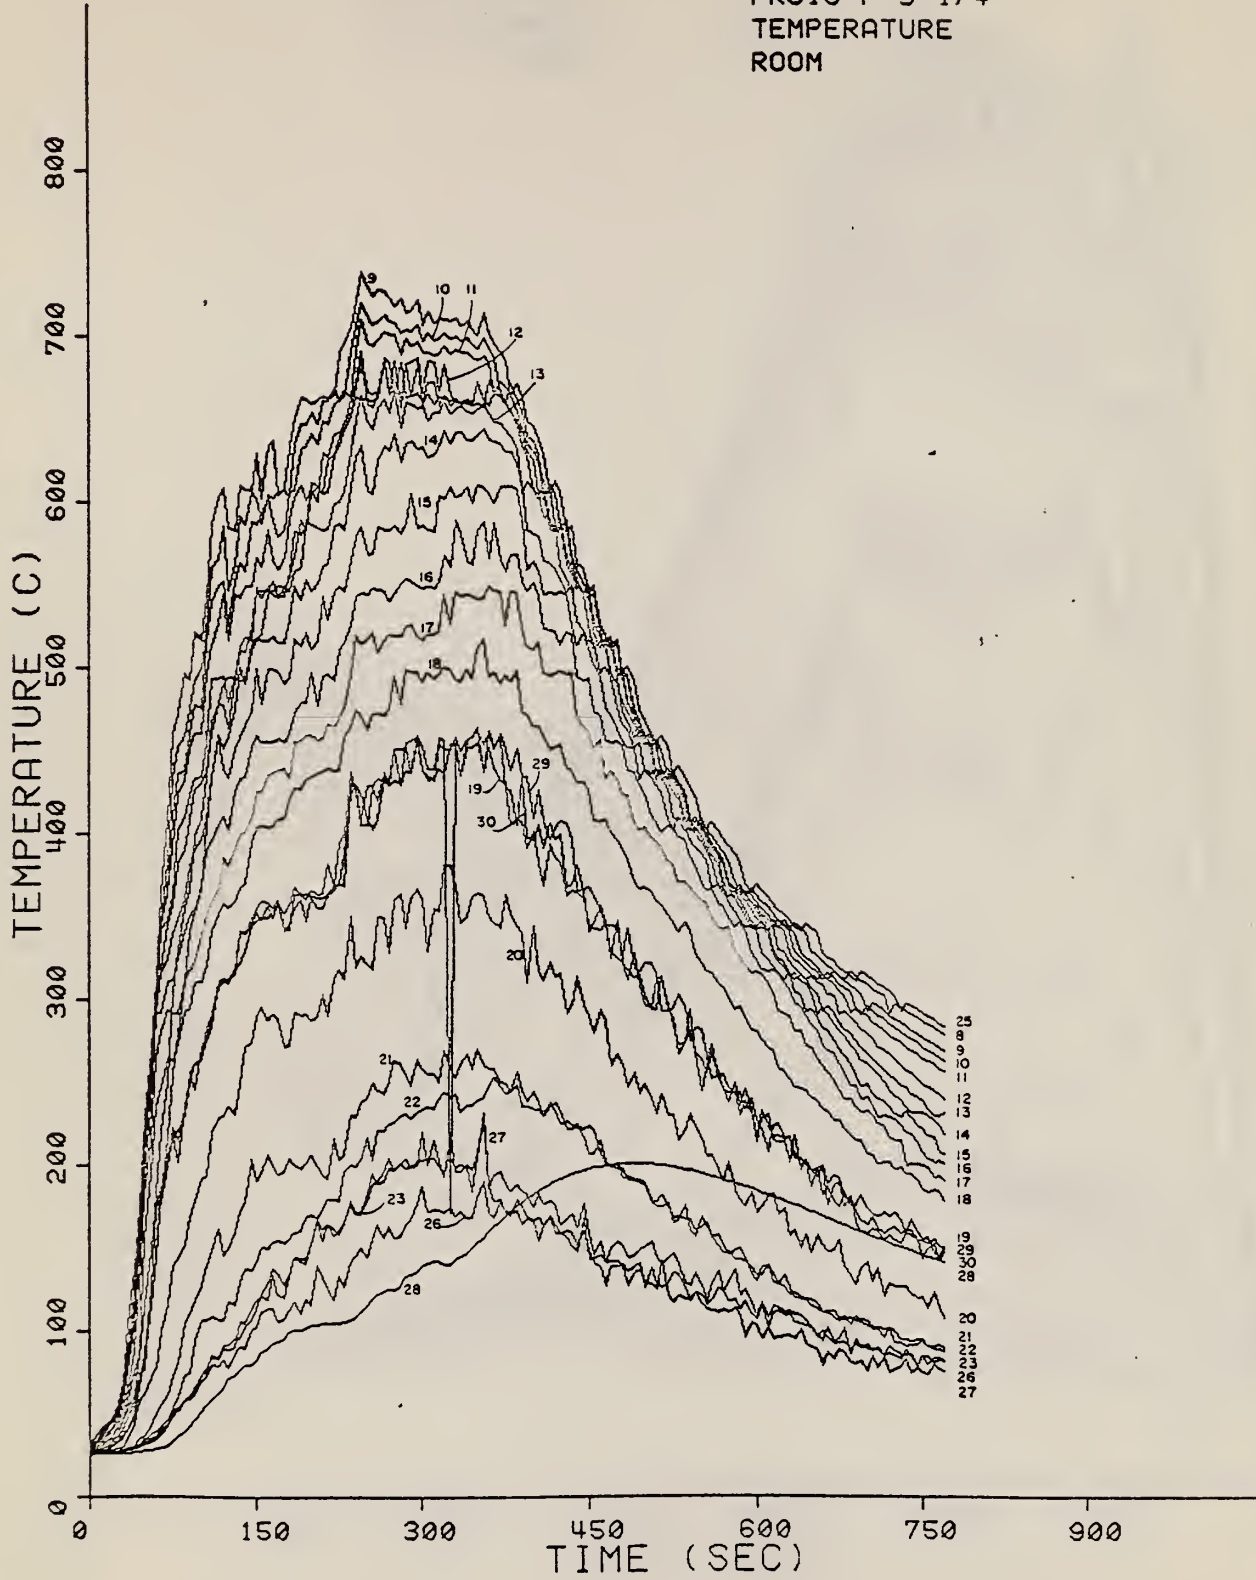

PRC16-P-3-1/4
TEMPERATURE
ROOM