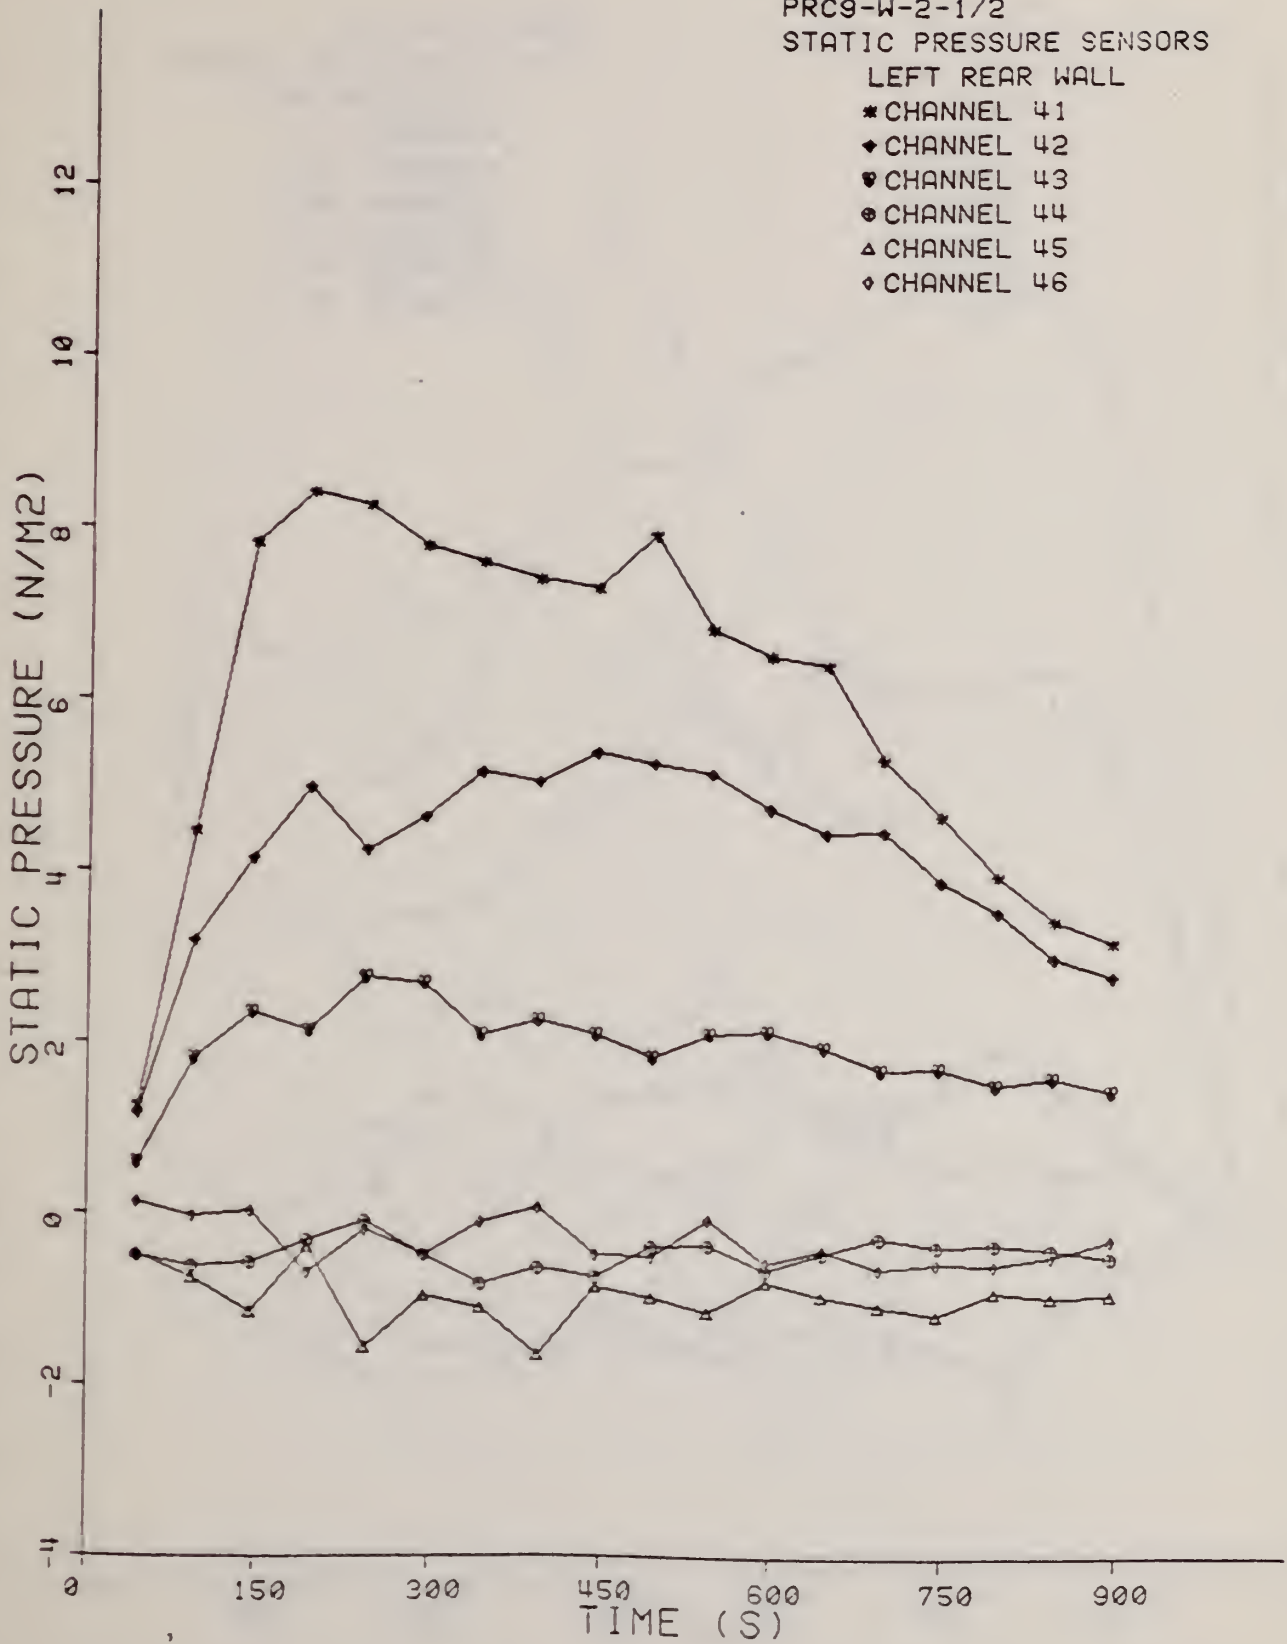

PRC9-W-2-1/2
STATIC PRESSURE SENSORS

LEFT REAR WALL

- CHANNEL 41
- CHANNEL 42
- ▼ CHANNEL 43
- ⊙ CHANNEL 44
- △ CHANNEL 45
- CHANNEL 46