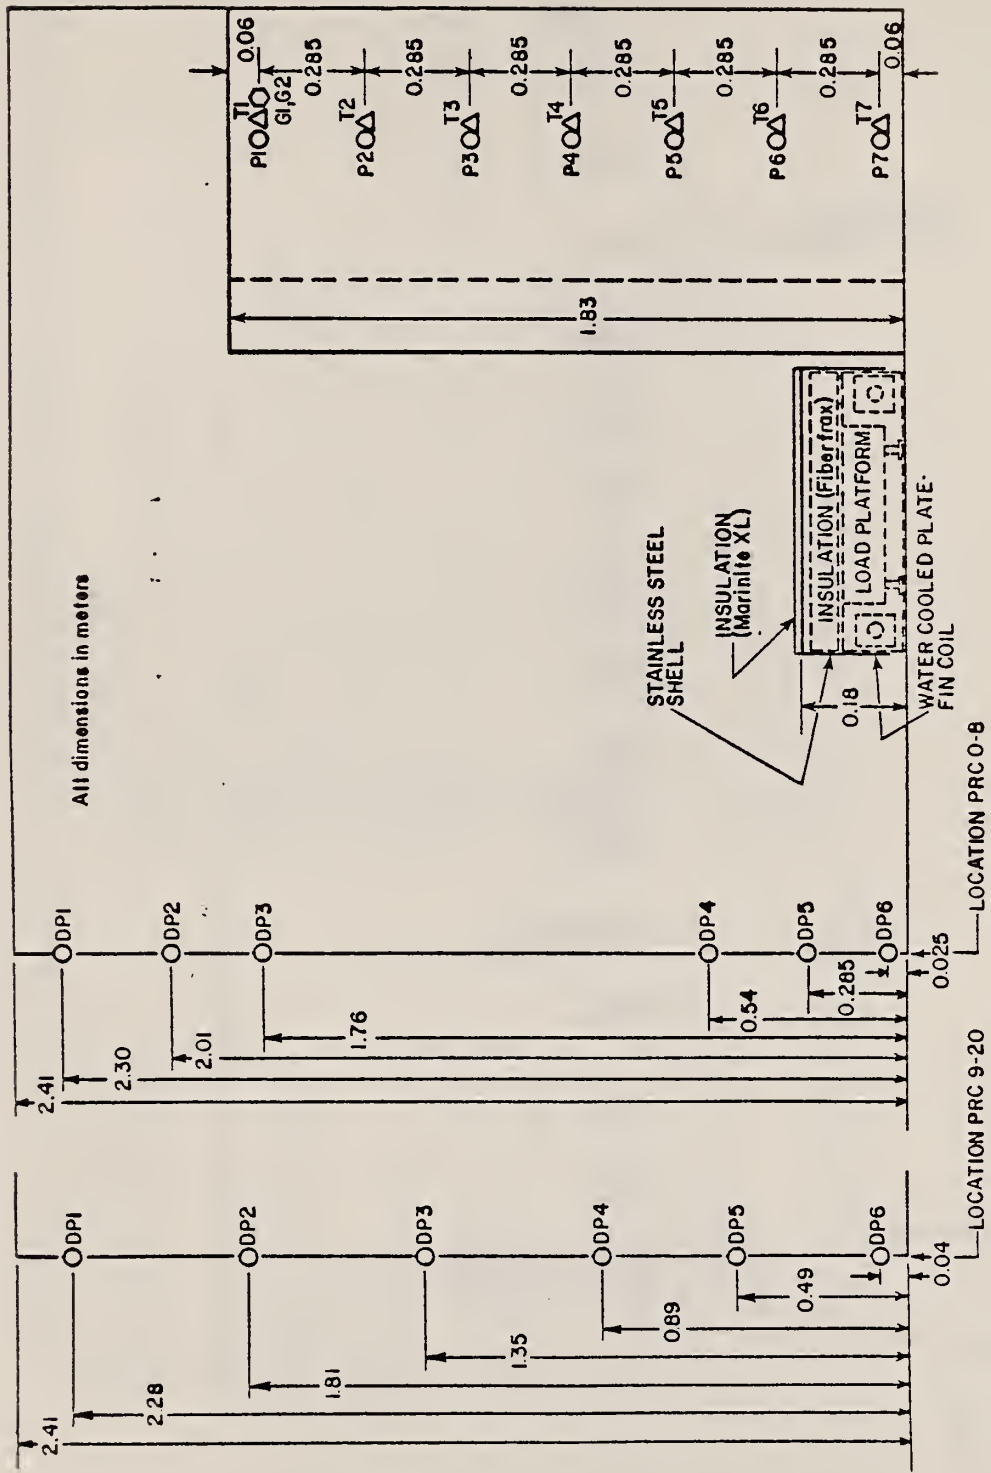

Figure 1-1. Room instrumentation--thermocouple section

Figure 1-2. Room instrumentation--side view

Table 4. Average peak values for significant results

<math>W_0 = 0.7\% (A\sqrt{H_0} - 1.166W_0^{3/2})</math>	APV Time	A_v (g/ol)	A_{in} (kg/ol)	A_{out} (kg/ol)	$T_{9-10-11}$ (°C)	T_d (°C) Ceiling Temp.	T_{21} (°C) Wall Temp.	H_2 (W/cm²)	H_1 (W/cm²)	λ_{O_2}	λ_{CO_2}	M/N_0	Final U/H₀	Video Tapes D/N₀
PMC 0-W-1-1	105-440	5.08	.217	.371	152	85	--	.153	--	19.1	2.43	.633	.66	
PMC 3-W-1-1	120-460	5.10	.242	.360	151	117	81	.148	.336	19.0	2.37	.653	.66	.73-.86
PMC 5-W-2-1	175-455	11.86	.445	.470	243	158	124	.248	.774	18.2	3.80	.651	.57	.88
PMC 2-W-3-1	110-375	20.14	.410	.611	328	211	193	.543	1.21	16.7	5.10	.665	.49	.60
PMC 7-W-4-1	85-320	28.64	.501	.685	416	319	293	1.01	2.54	15.6	6.94	.590	.53	.55
PMC 1-P-1-1	70-290	6.98	.517	.598	212	122	119	.381	.655	18.6	2.52	.634	.57	.46
PMC 4-P-2-1	65-215	20.19	.450	.667	366	286	240	1.04	2.06	15.1	5.86	.634	.49	.49
PMC 6-P-3-1	50-185	33.02	.516	.650	682	607	543	2.39	7.78	10.7	11.8	.566	.49	.50
PMC 8-P-4-1	60-230	35.29	.489	.697	794	754	716	2.86	10.4	9.57	11.4	.514	.37	.44
<math>W_0 = 0.1\% (A\sqrt{H_0} - 0.981)</math>														
PMC 9-W-2-1/2	95-385	11.94	.259	.370	288	145	139	0.42	0.81	16.7	3.21	.574	.57	.57
PMC 11-W-3-1/2	105-370	18.73	.354	.385	356	211	200	0.58	1.30	15.3	5.99	.587	.49	.52
PMC 15-W-4-1/2	70-310	28.28	.389	.422	424	314	316	1.01	2.25	13.7	6.86	.561	.41	.37
PMC 10-P-2-1/2	60-255	15.42	.341	.421	386	245	254	1.00	1.90	14.2	5.31	.557	.29	.33
PMC 18-P-3-1/2	70-260	25.02	.400	.492	680	644	639	2.39	6.65	7.81	10.4	.532	.25	.42
<math>W_0 = 0.1\% (A\sqrt{H_0} - 0.491)</math>														
PMC 11-W-2-1/4	130-425	11.27	.173	.225	319	185	174	0.43	0.90	14.8	5.36	.557	.45	.45
PMC 17-W-4-1/4	85-365	24.48	.224	.272	488	415	376	1.45	3.12	8.01	12.5	.530	.29	.30
PMC 19-W-4-1/4	85-345	26.41	.196	.283	478	386	352	1.40	1.95	9.67	10.9	.530	.25	.25
PMC 12-P-1-1/4	85-350	5.90	.203	.207	238	151	129	0.39	0.71	16.4	2.67	.564	.41	.04
PMC 14-P-2-1/4	55-265	14.55	.213	.251	403	324	292	0.98	2.11	11.8	7.05	.542	.29	.02
PMC 16-P-3-1/4	85-300	21.97	.242	.297	632	576	564	1.77	5.70	9.50	9.69	.516	.25	.02
PMC 20-P-3-1/4	60-260	22.93	.214	.283	642	600	554	1.79	5.94	8.43	10.4	.508	.25	.25