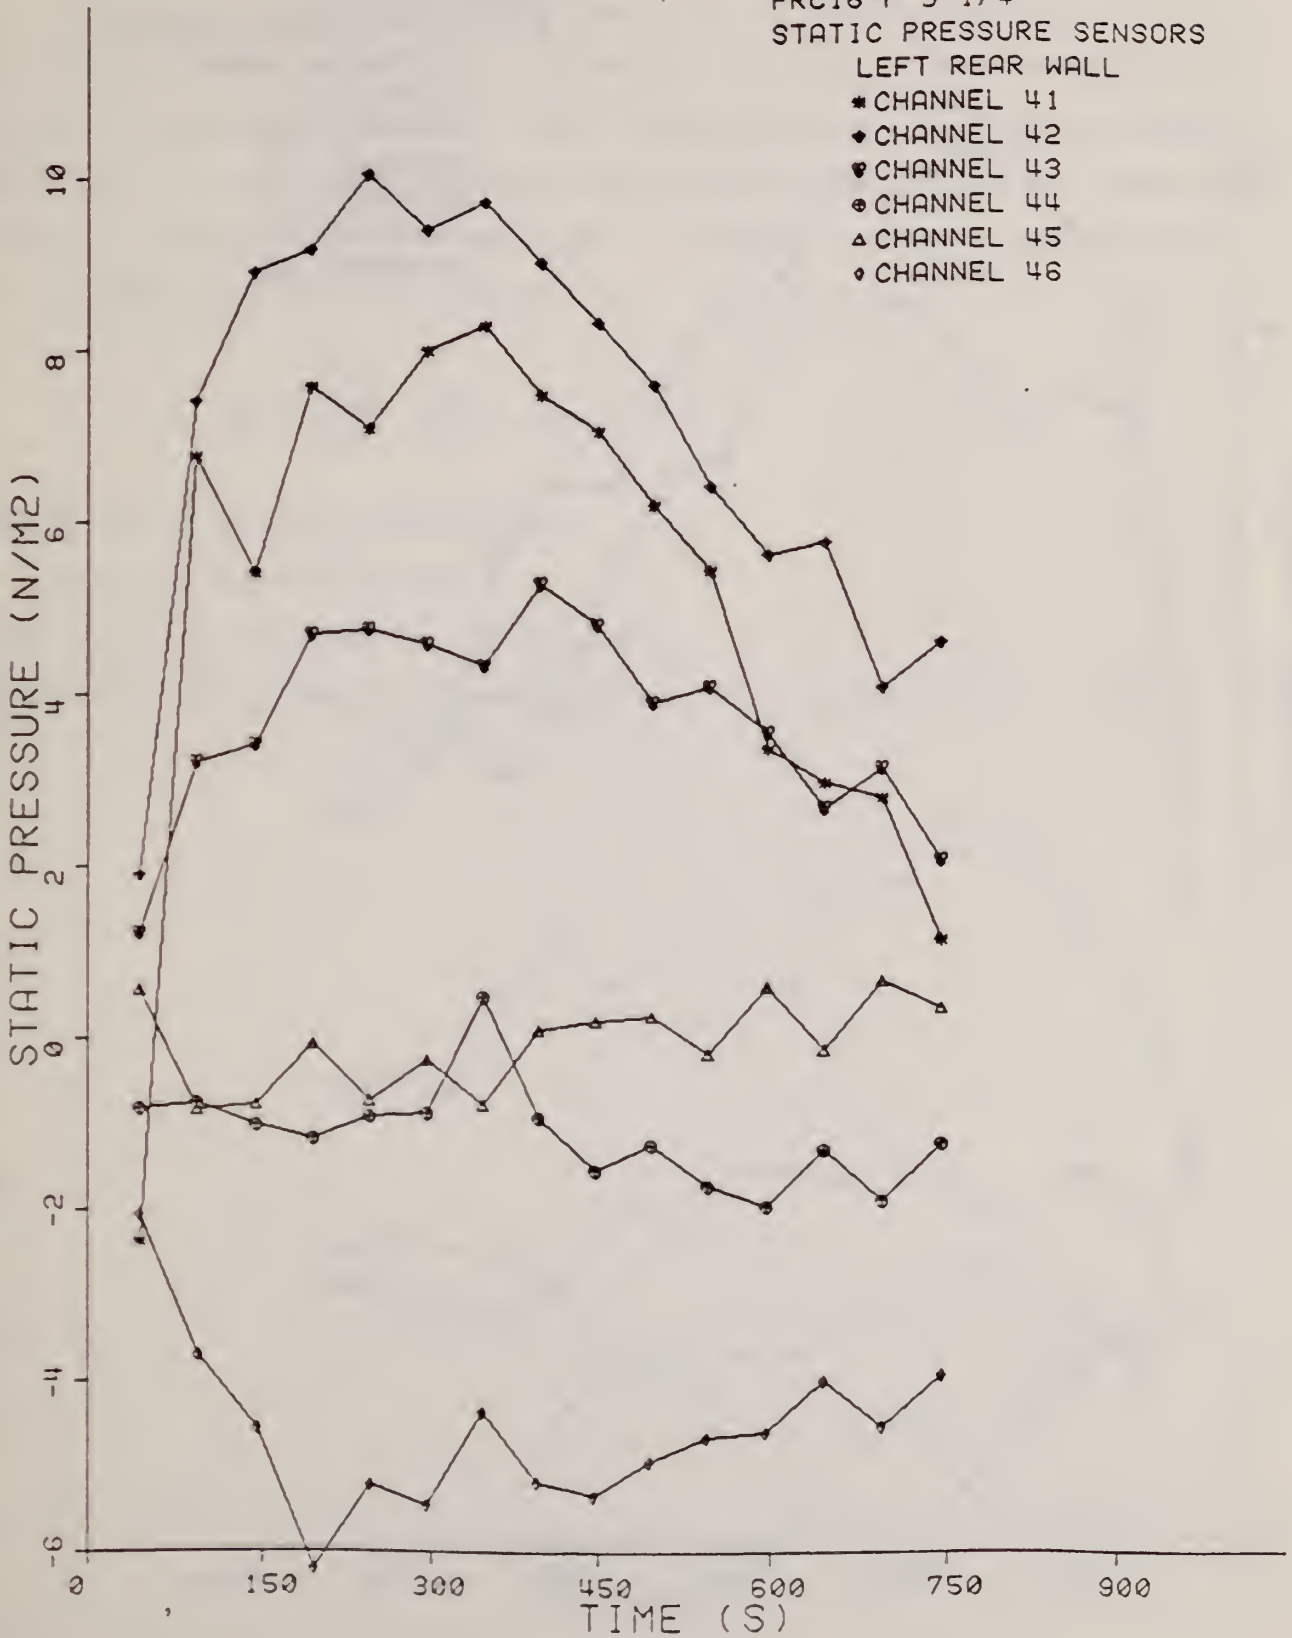

PRC16-P-3-1/4
STATIC PRESSURE SENSORS
LEFT REAR WALL
* CHANNEL 41
◆ CHANNEL 42
▼ CHANNEL 43
⊙ CHANNEL 44
△ CHANNEL 45
◊ CHANNEL 46