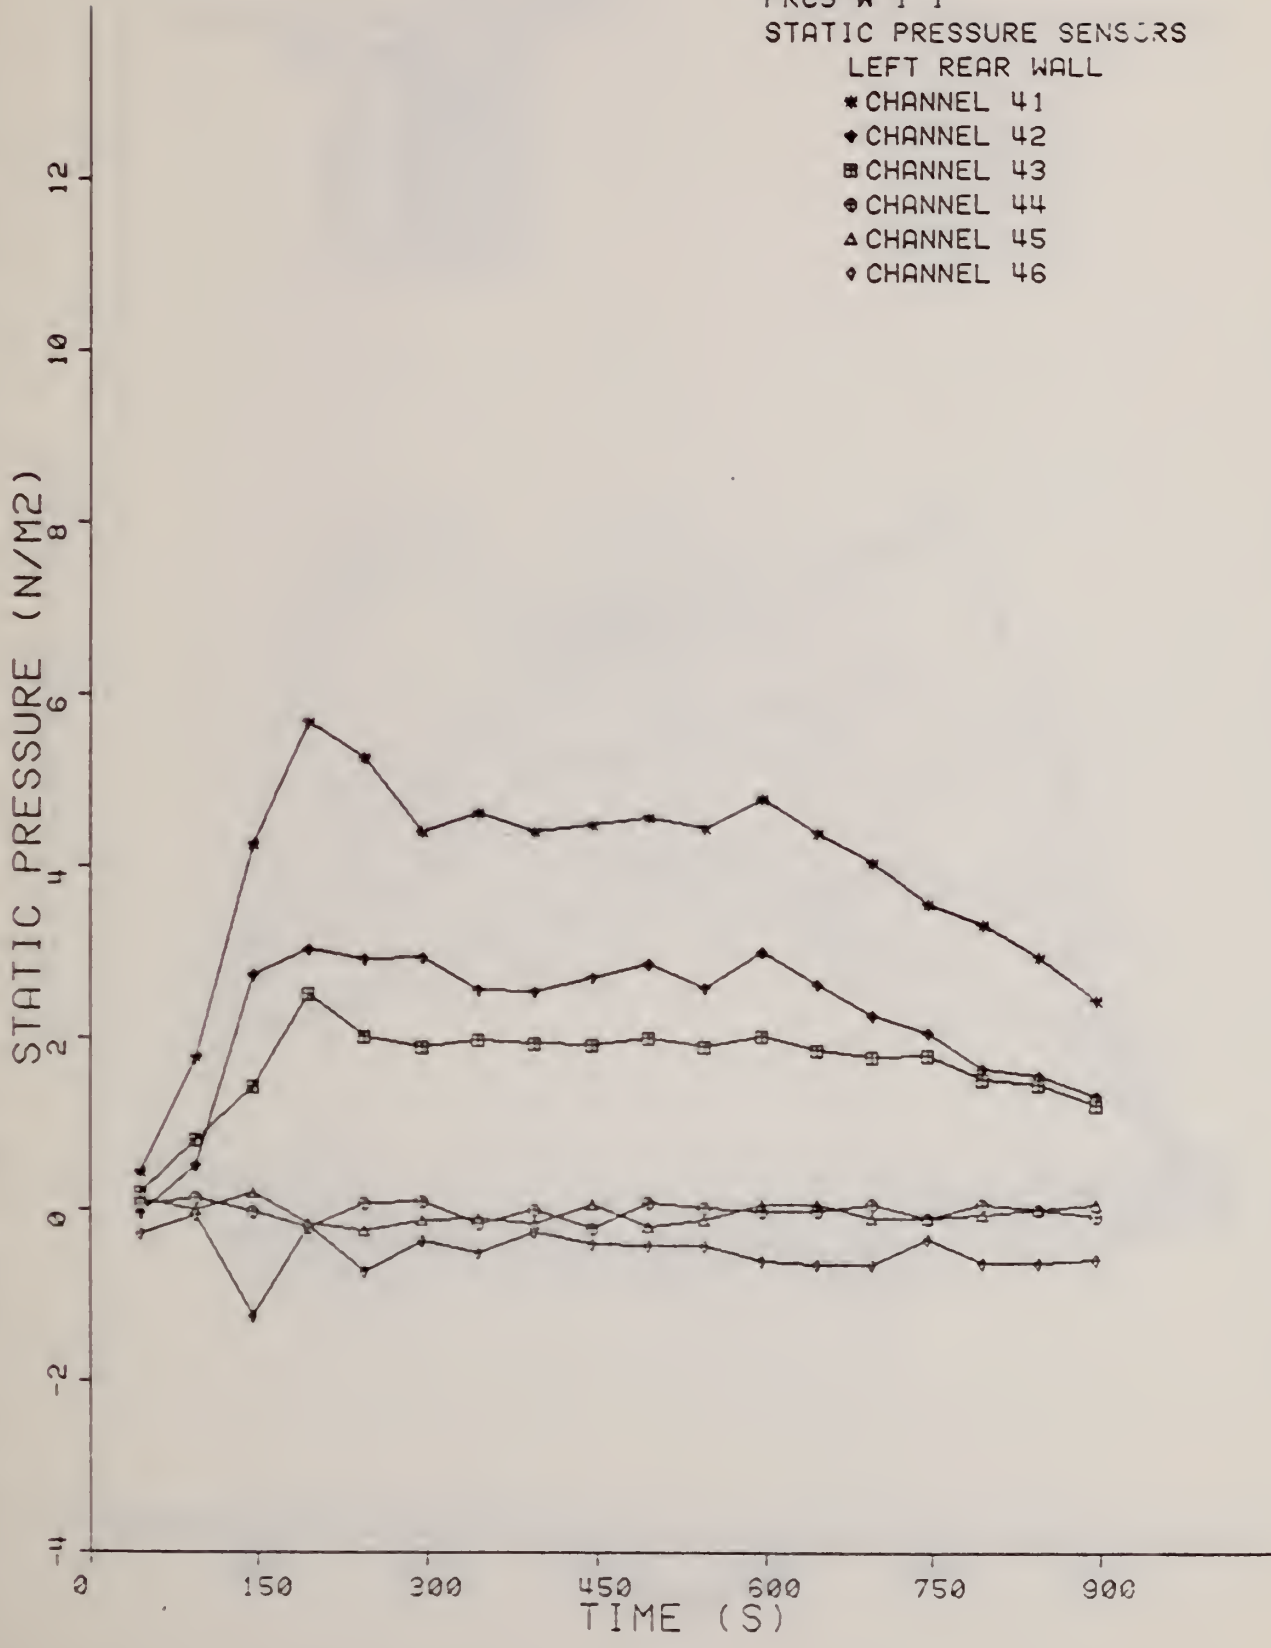

9. ROOM STATIC PRESSURE

In this section the pressure differentials between the inside and outside of the room are presented at six elevations. The results are presented as a function of time in figures 9-1 through 9-20. The elevation can be identified by the channel number listed in the figure, and the information listed below (see also figure 1-2).

Channel Number	Probe Symbol	Distance Above the Floor (m)	
		PRC 0-8	PRC 9-20
41	DP1	2.30	2.28
42	DP2	2.01	1.81
43	DP3	1.76	1.35
44	DP4	0.54	0.89
45	DP5	0.285	0.49
46	DP6	0.0285	0.04

The probe positions were changed after PRC 8 in order to yield a more complete vertical distribution.

Since these probes responded to a turbulent phenomenon it is appropriate to average their signal in order to present the near pressure differential. The main result will depend on the averaging process used, and in appendix A various averaging results are presented for illustration. The results given in figures 9-1 through 9-20 have been time-averaged as

$$\bar{p}(t_{i+4}) = \frac{1}{(t_{i+10} - t_i)} \int_{t_i}^{t_{i+10}} p(t) \cdot dt$$

a 50-second running average using a rectangular rule for evaluating the integral with a time increment equal to the data scan time of 5 seconds. In the above formula, p is the pressure signal, and t_i is the time at the i th data scan.

PRC3-W-1-1
STATIC PRESSURE SENSORS
LEFT REAR WALL
* CHANNEL 41
◆ CHANNEL 42
■ CHANNEL 43
● CHANNEL 44
▲ CHANNEL 45
◇ CHANNEL 46