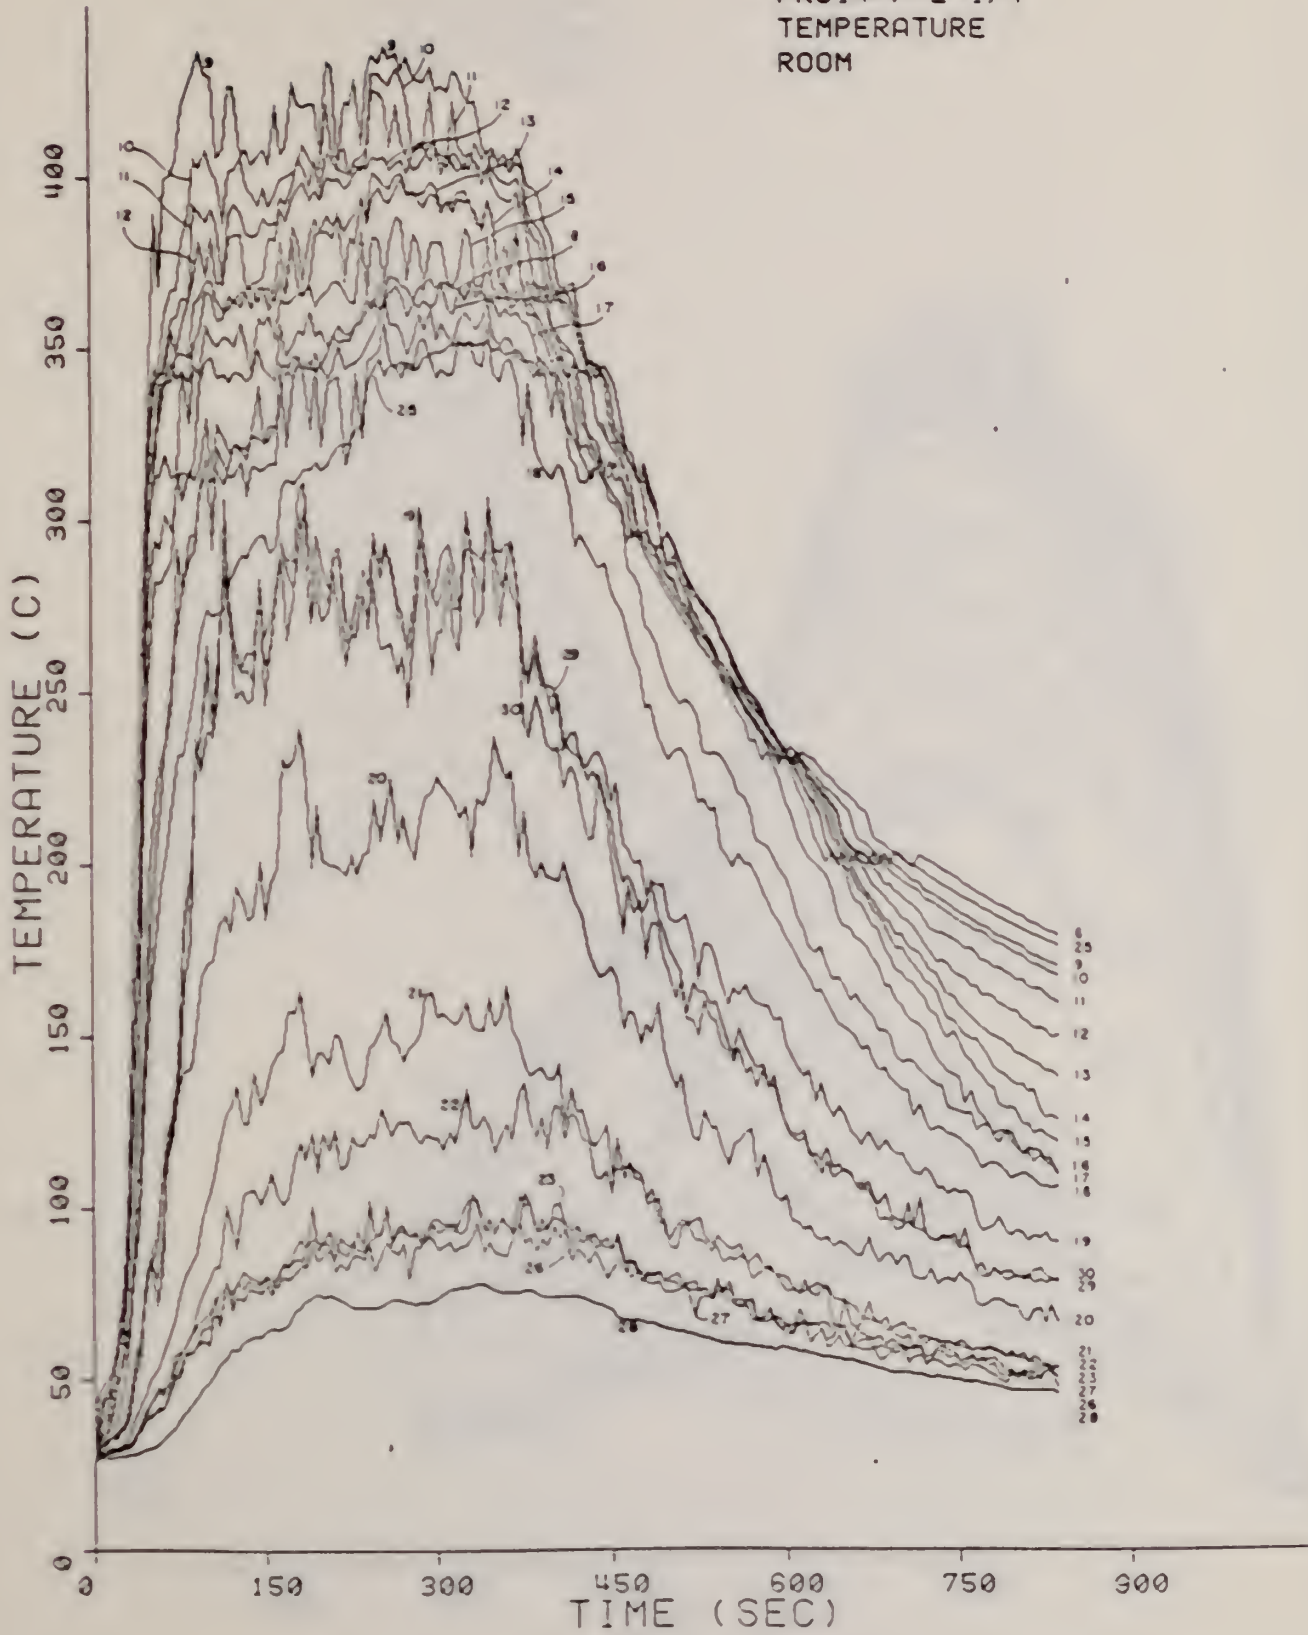

PRC14-P-2-1/4
TEMPERATURE
ROOM