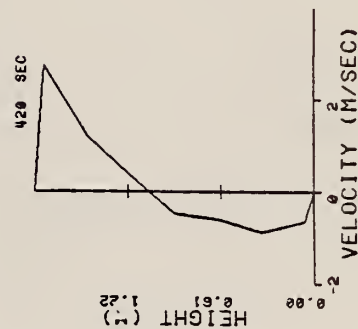

PRC6-P-9-1