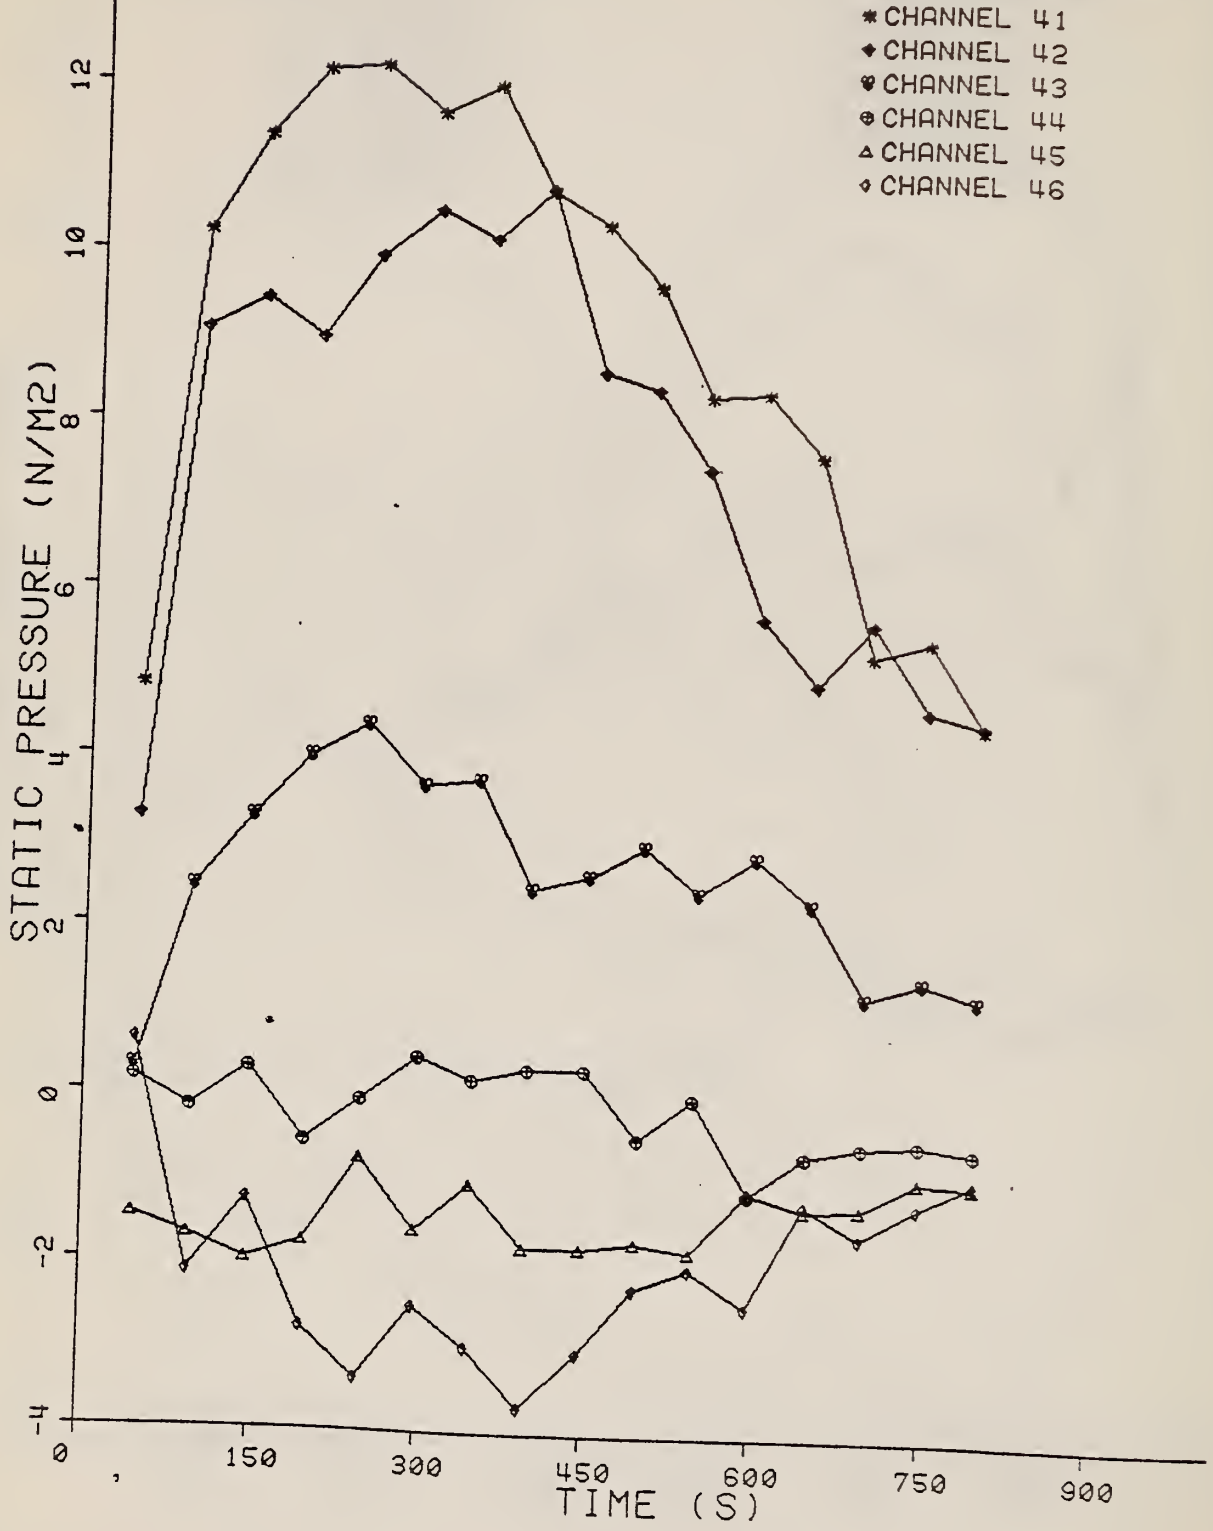

PRC20-P-3-1/4
STATIC PRESSURE SENSORS
LEFT REAR WALL