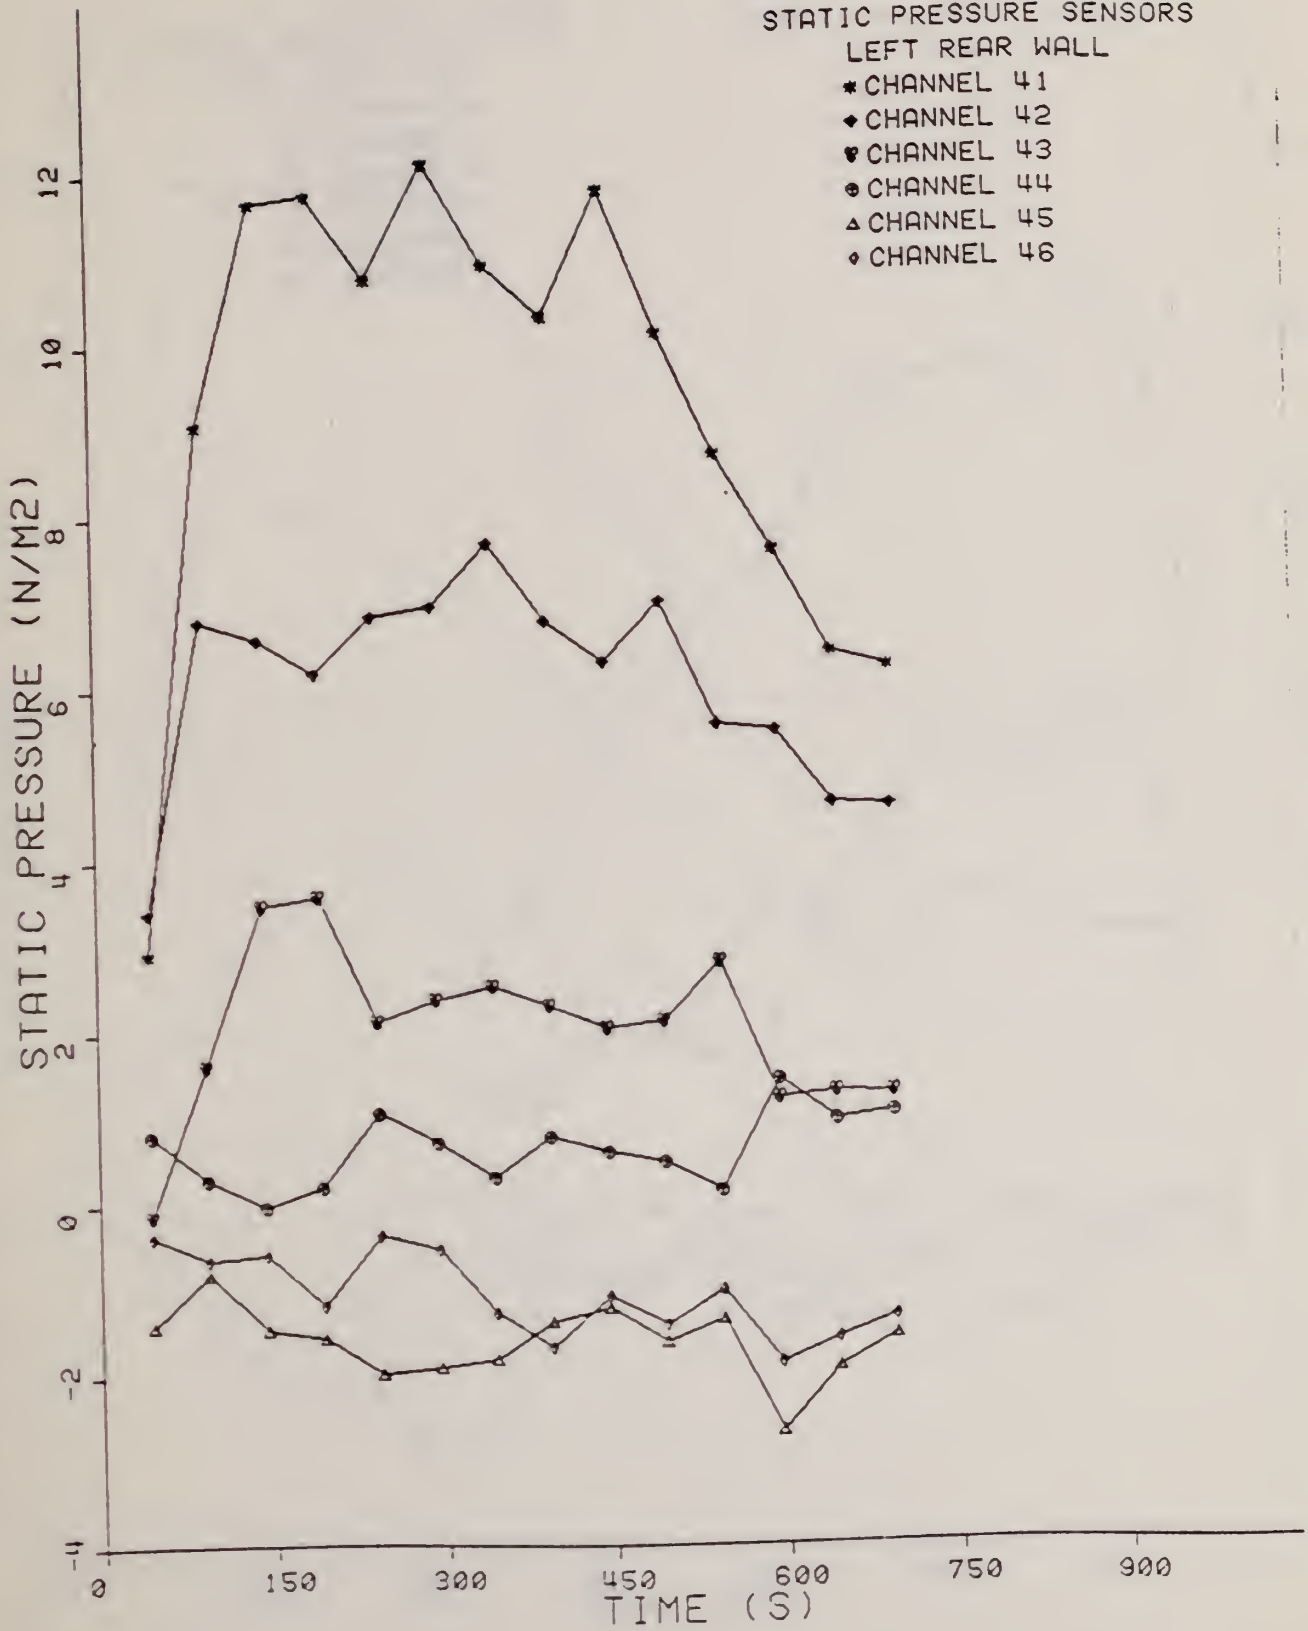

PRC15-W-4-1/2
STATIC PRESSURE SENSORS
LEFT REAR WALL
* CHANNEL 41
◆ CHANNEL 42
♣ CHANNEL 43
⊙ CHANNEL 44
△ CHANNEL 45
◊ CHANNEL 46