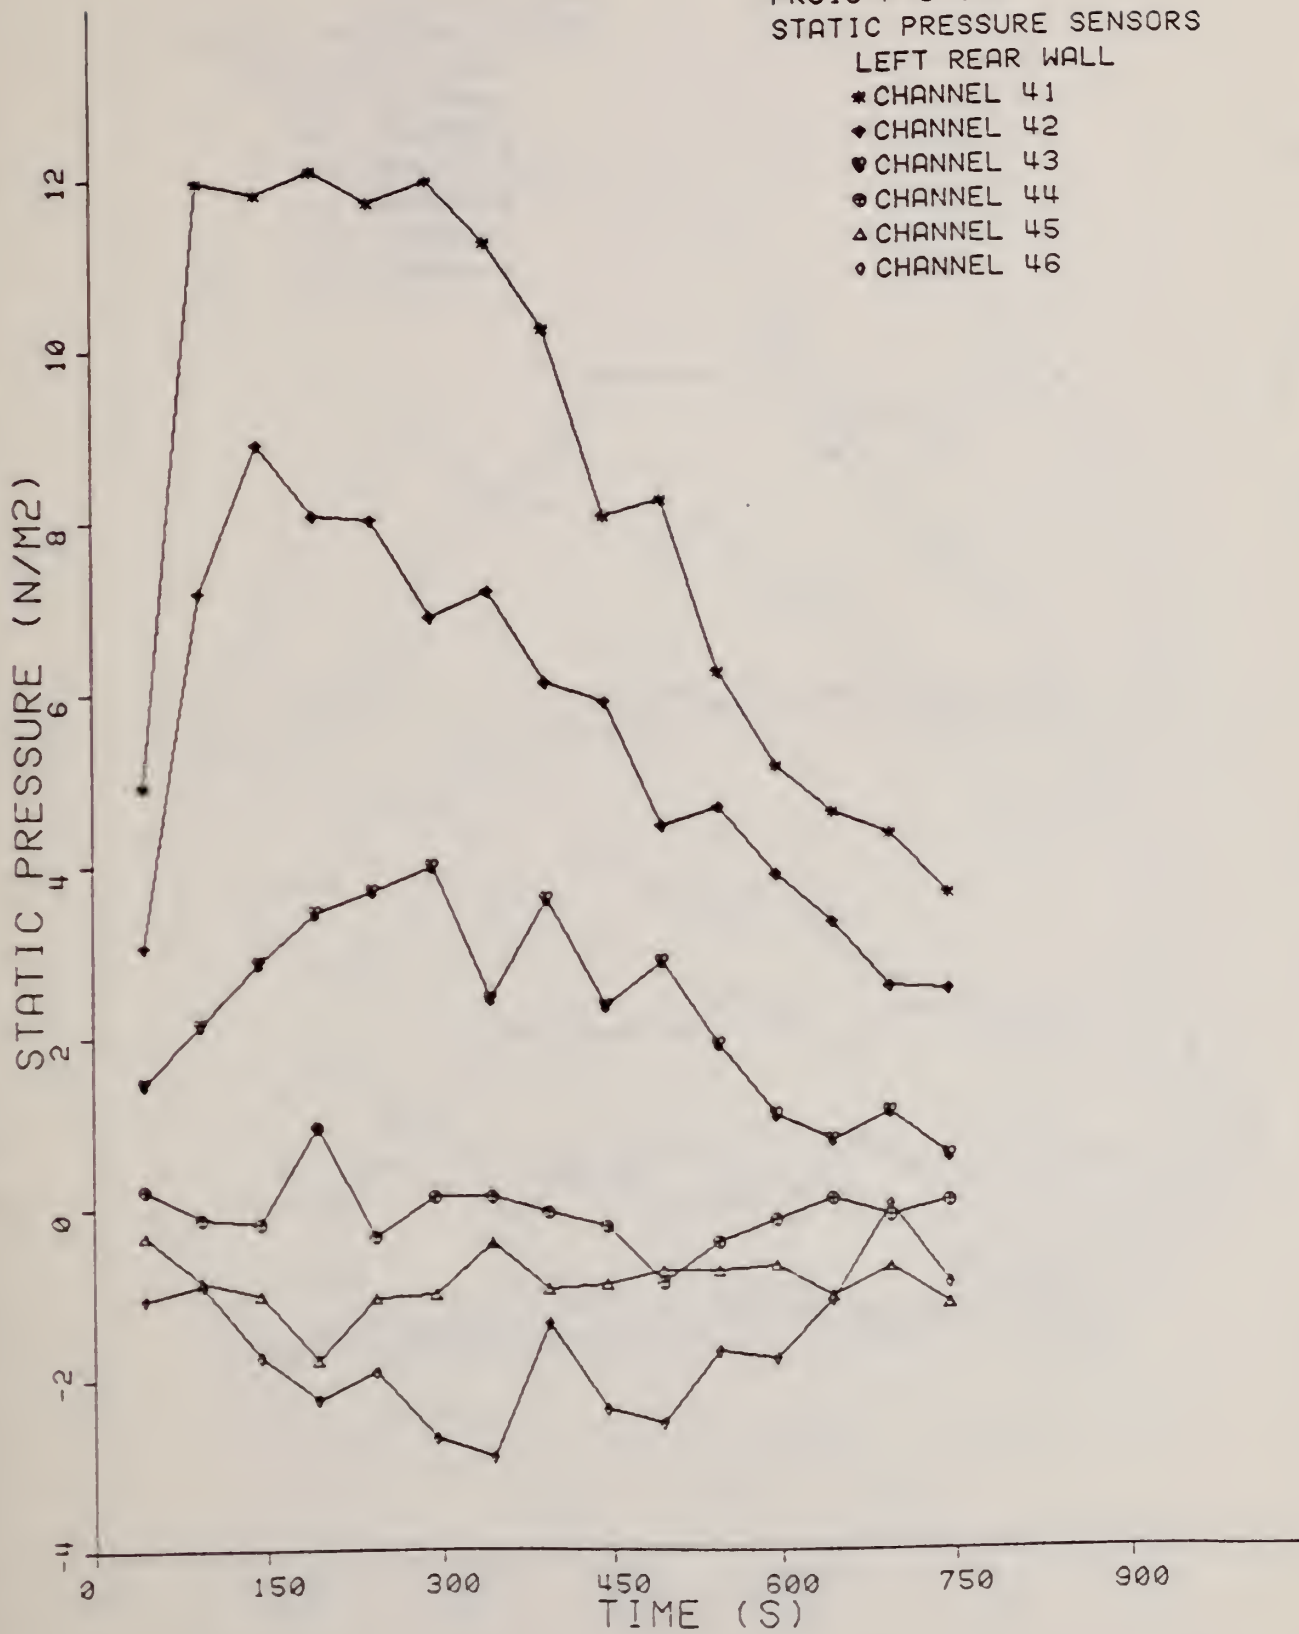

PRC18-P-3-1/2
STATIC PRESSURE SENSORS
LEFT REAR WALL
* CHANNEL 41
◆ CHANNEL 42
♥ CHANNEL 43
● CHANNEL 44
▲ CHANNEL 45
◊ CHANNEL 46