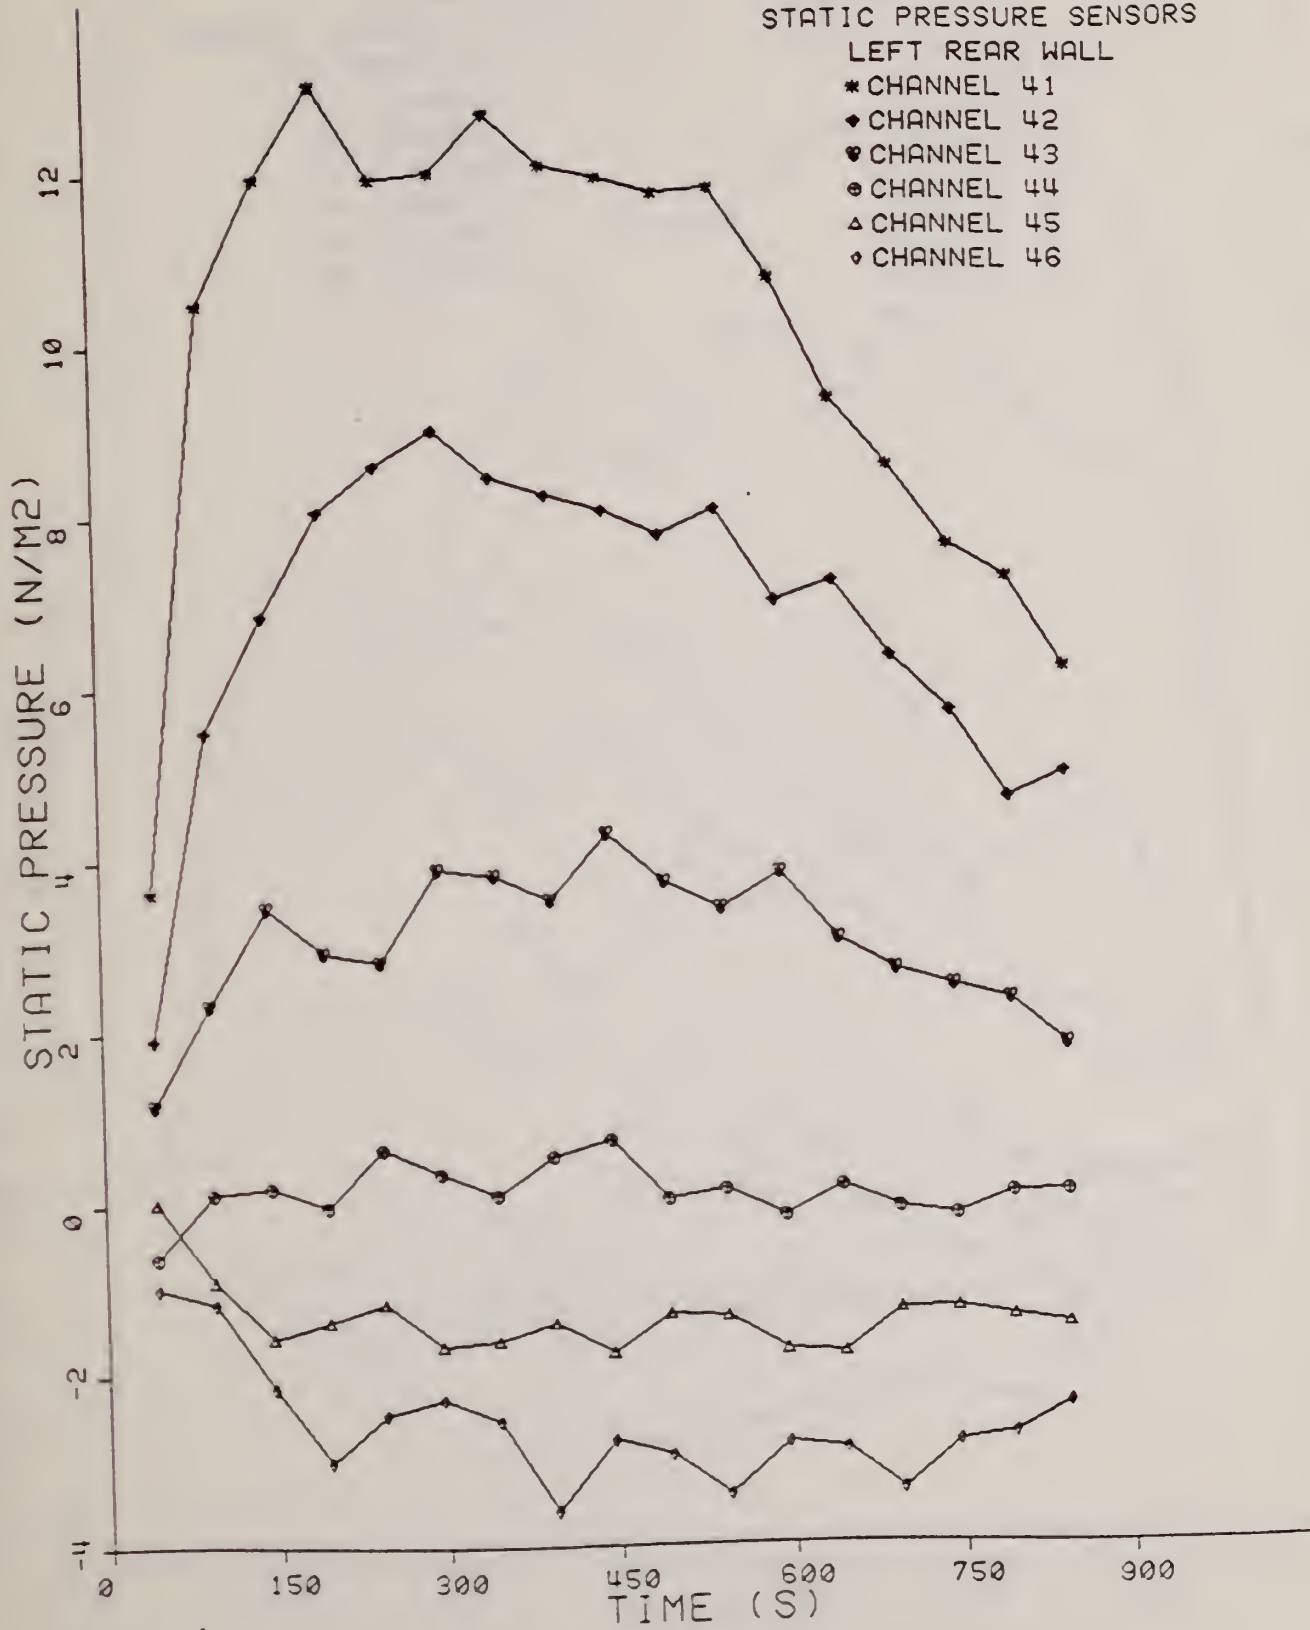

PRC17-W-4-1/4
STATIC PRESSURE SENSORS

LEFT REAR WALL

- CHANNEL 41
- CHANNEL 42
- ♥ CHANNEL 43
- ⊙ CHANNEL 44
- △ CHANNEL 45
- CHANNEL 46