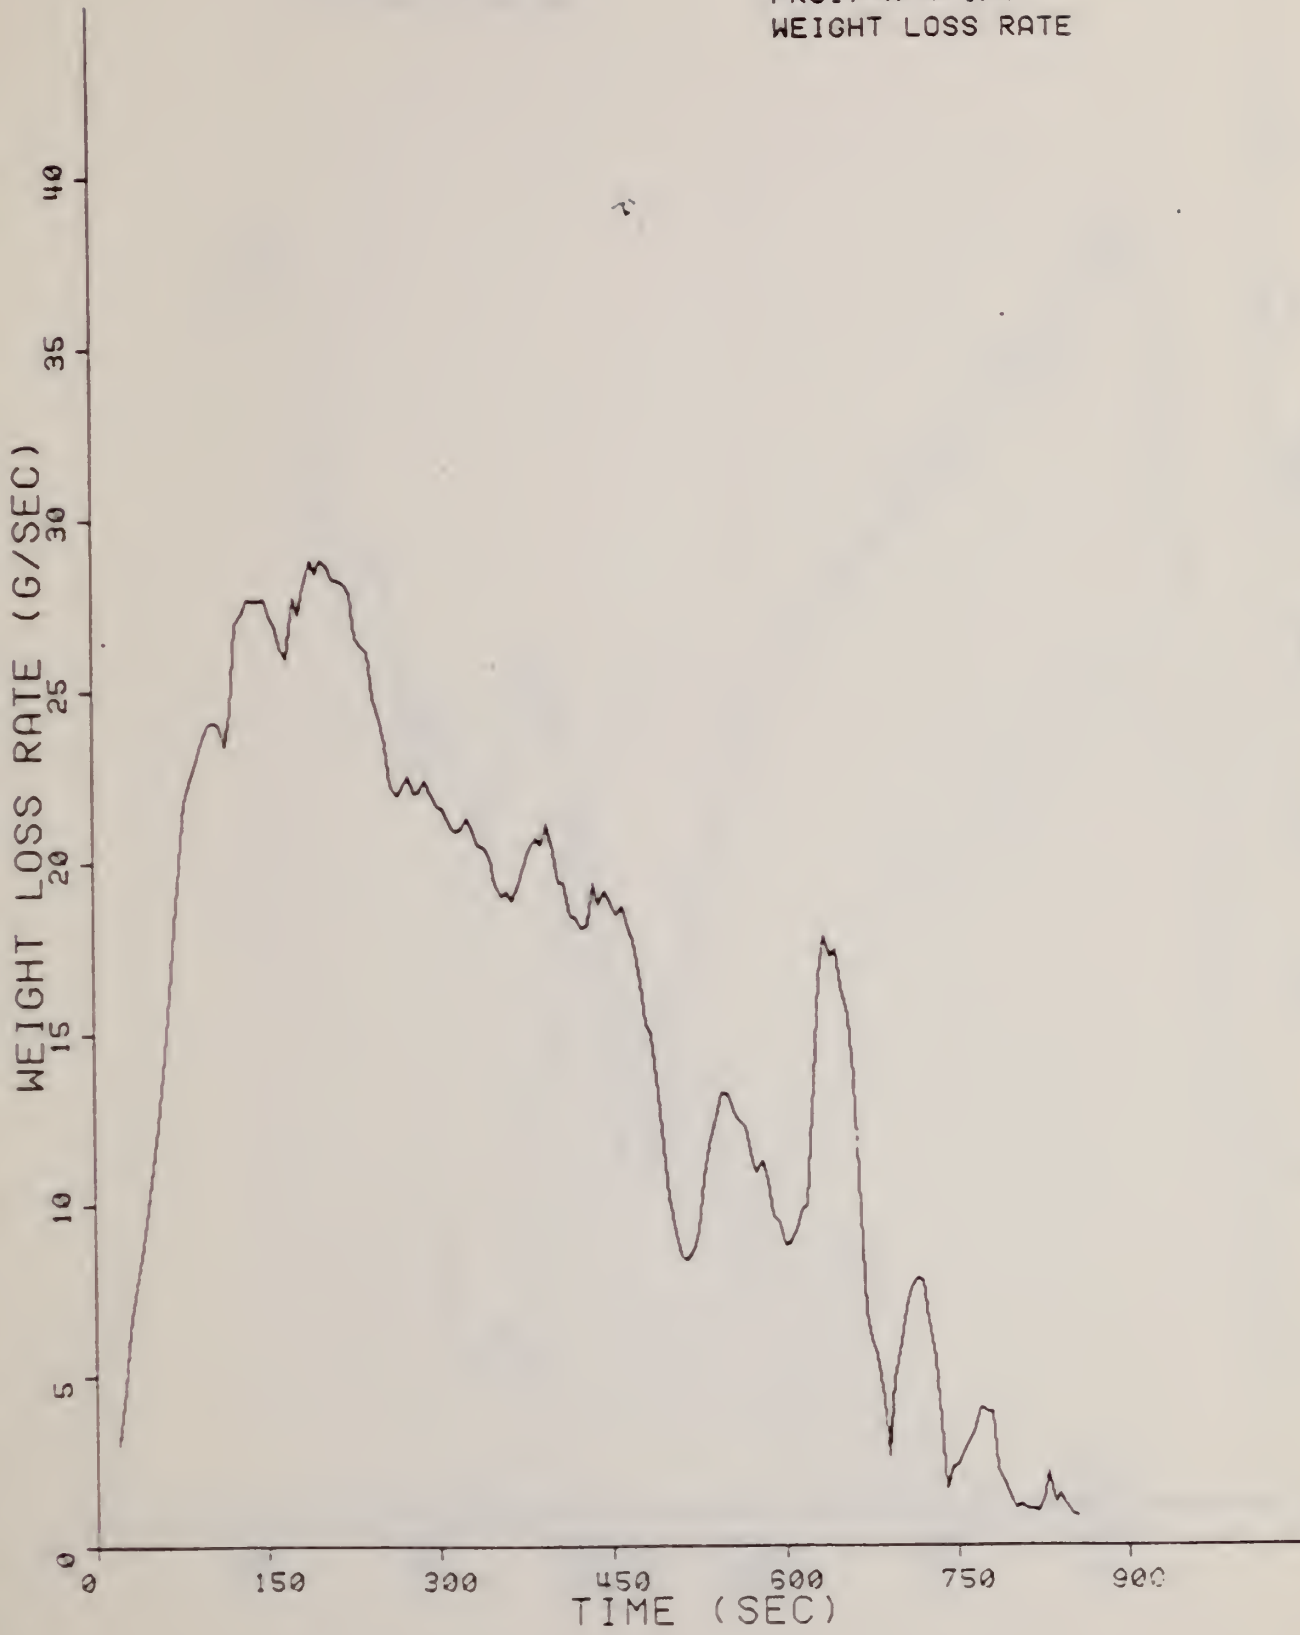

PRC17-W-4-1/4
WEIGHT LOSS RATE