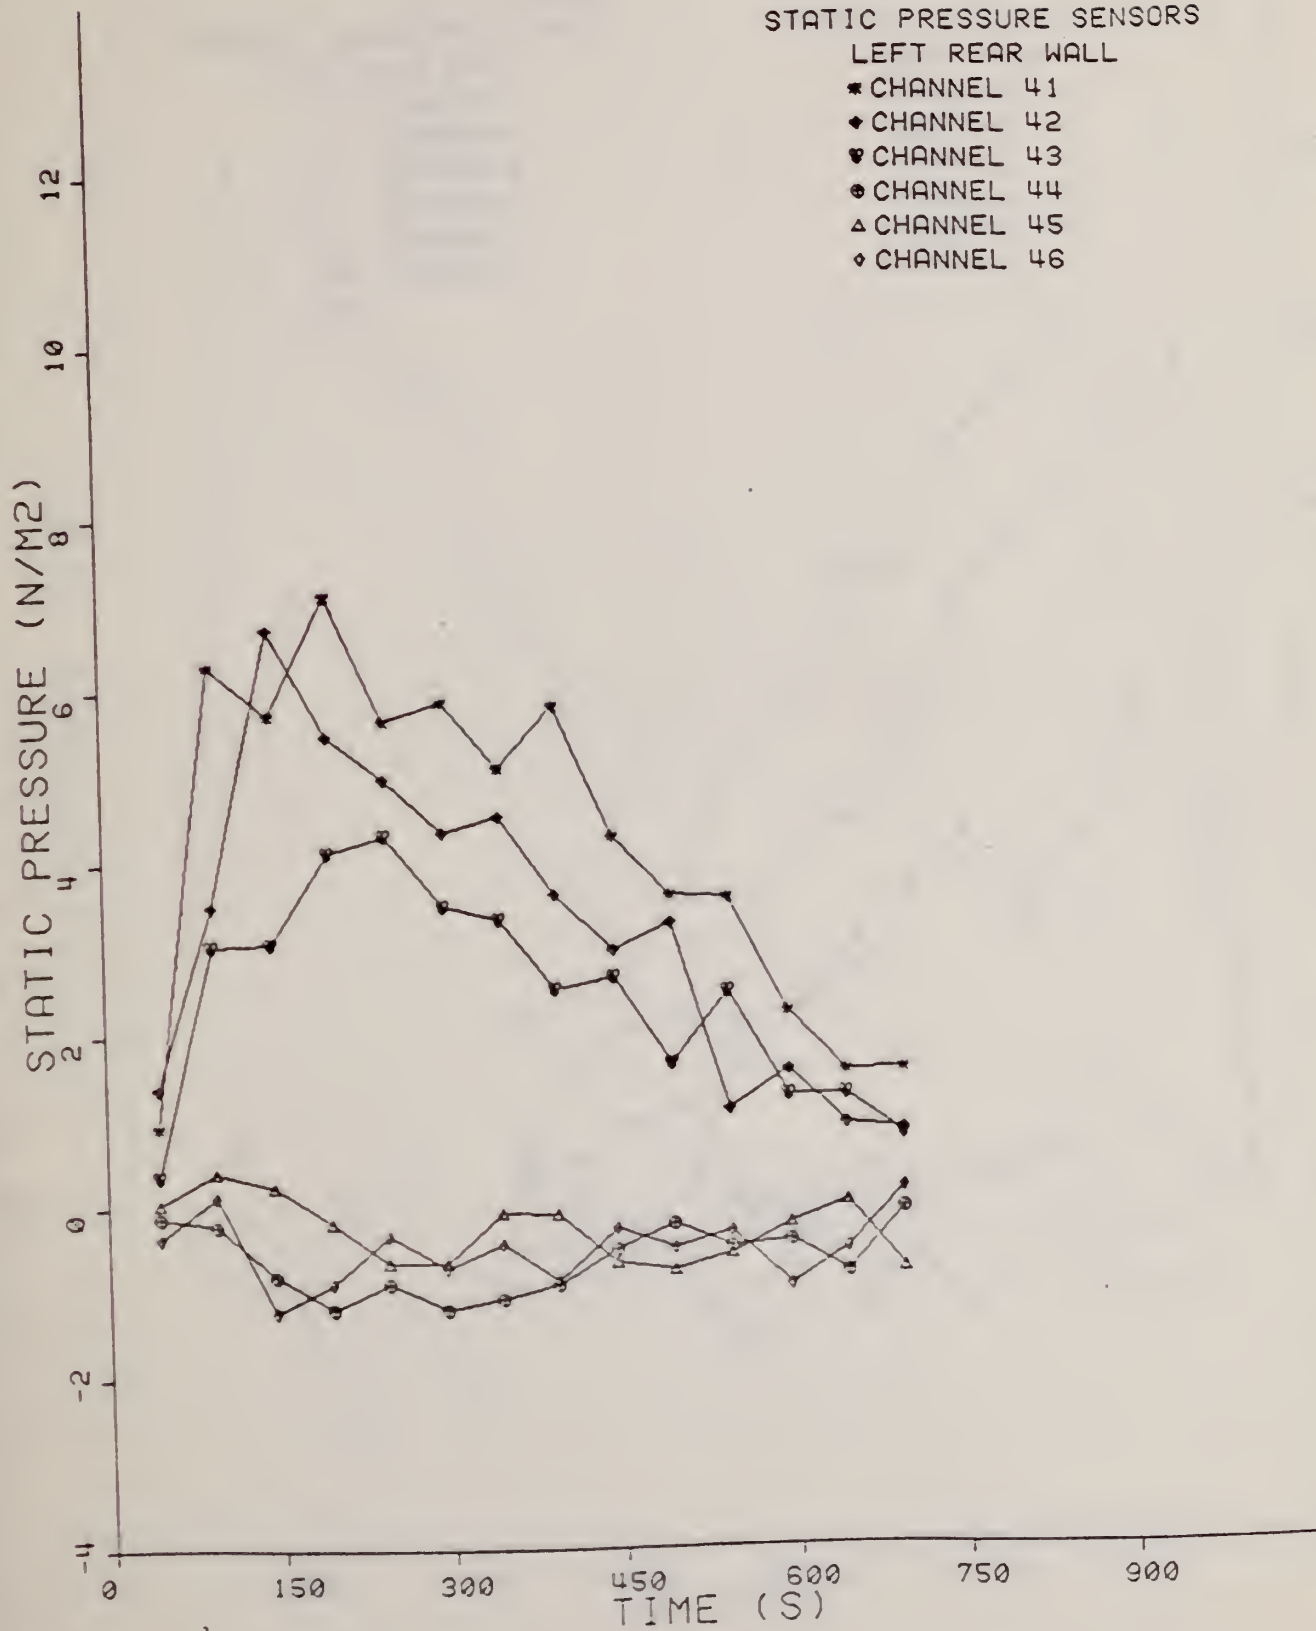

PRC1-P-1-1
STATIC PRESSURE SENSORS
LEFT REAR WALL
* CHANNEL 41
◆ CHANNEL 42
♥ CHANNEL 43
⊕ CHANNEL 44
△ CHANNEL 45
◇ CHANNEL 46