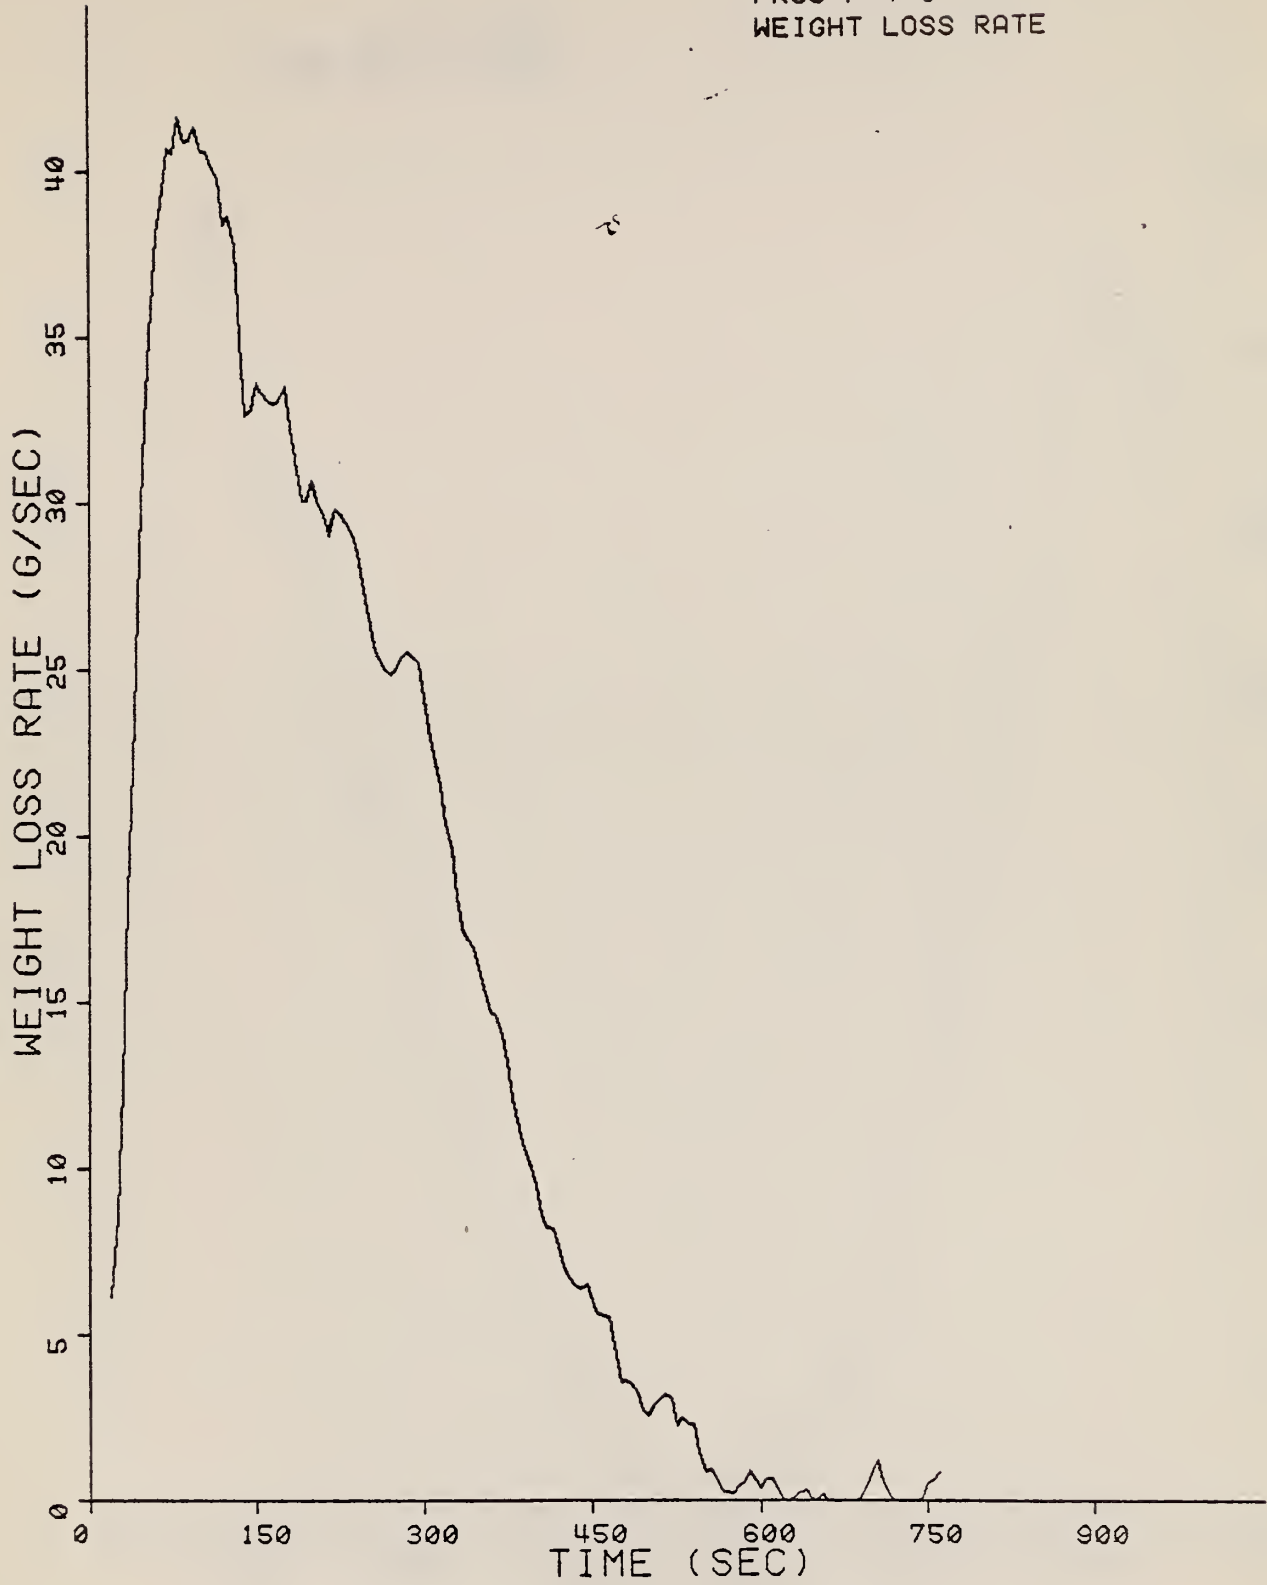

PRC8-P-4-1
WEIGHT LOSS RATE