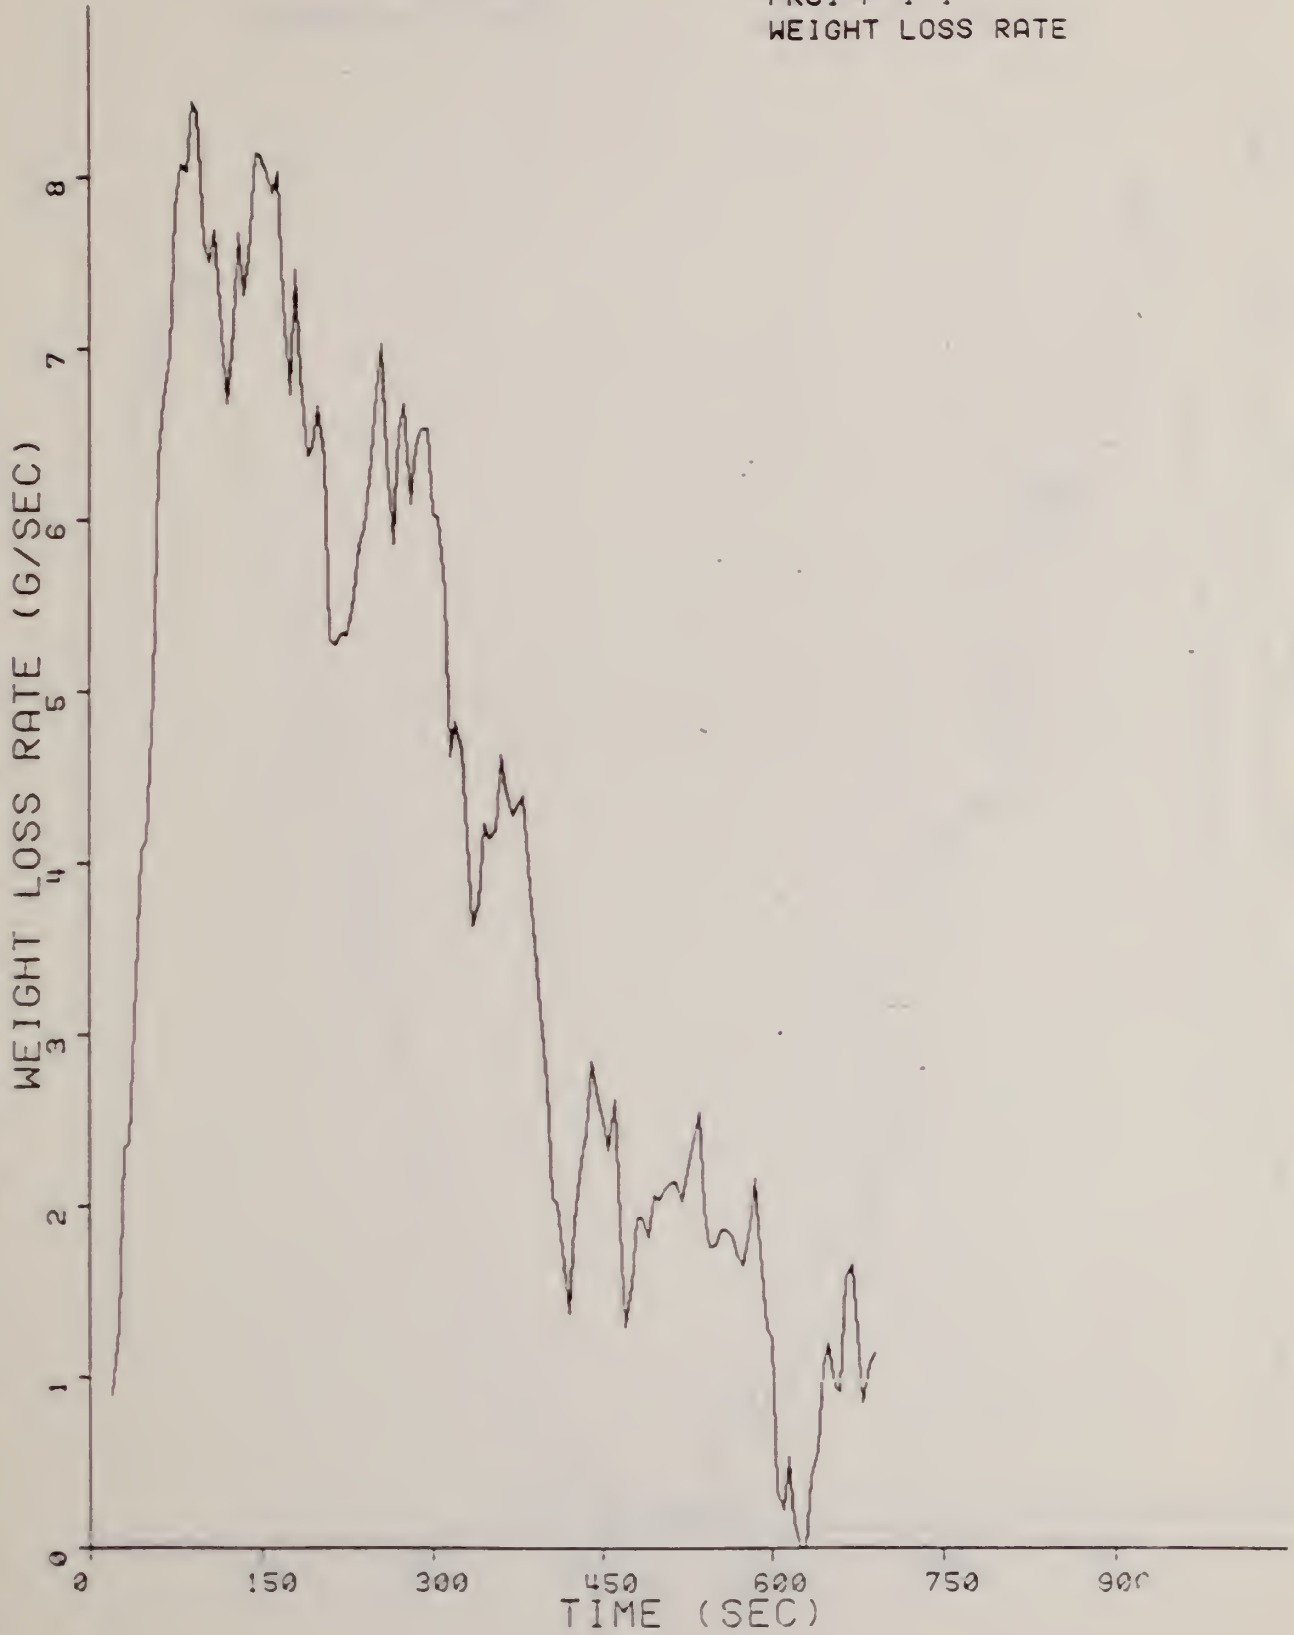

PRC1-P-1-1
WEIGHT LOSS RATE