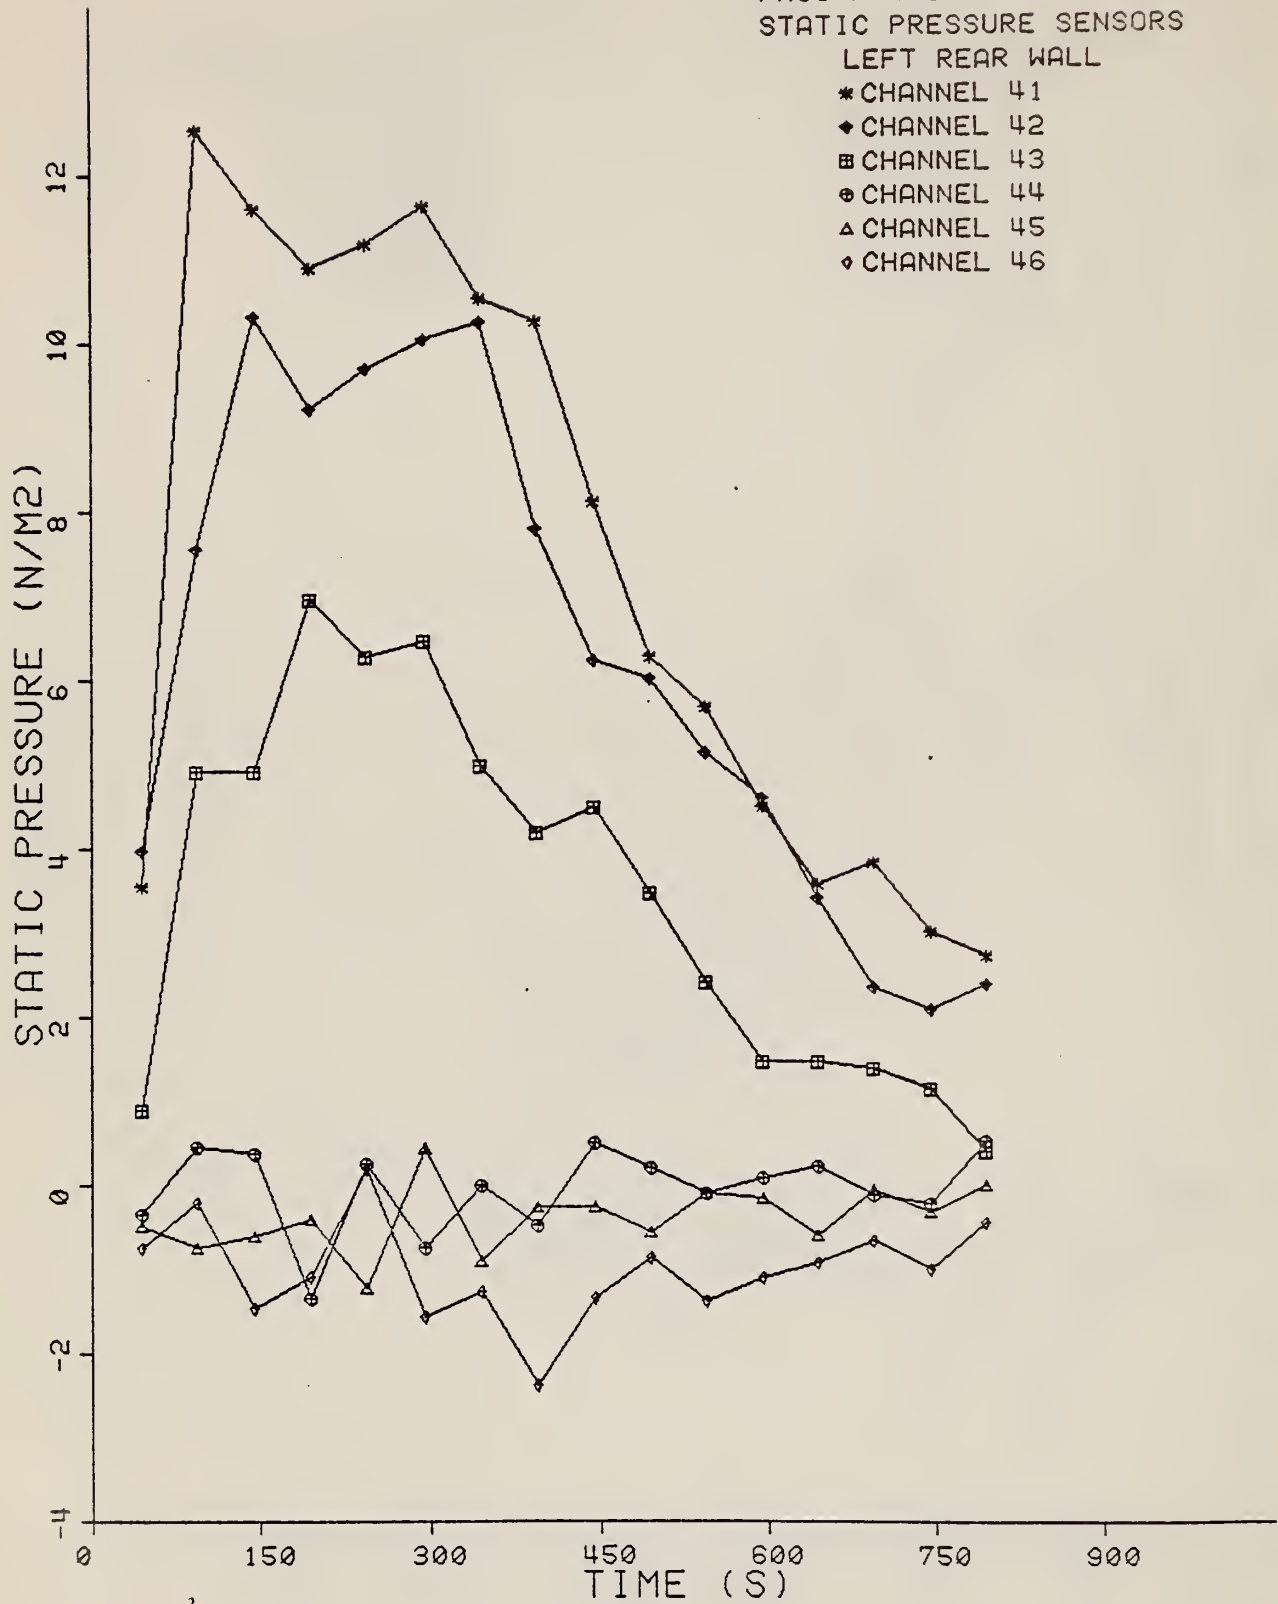

PRC8-P-4-1
STATIC PRESSURE SENSORS
LEFT REAR WALL
* CHANNEL 41
◆ CHANNEL 42
□ CHANNEL 43
⊕ CHANNEL 44
△ CHANNEL 45
◇ CHANNEL 46