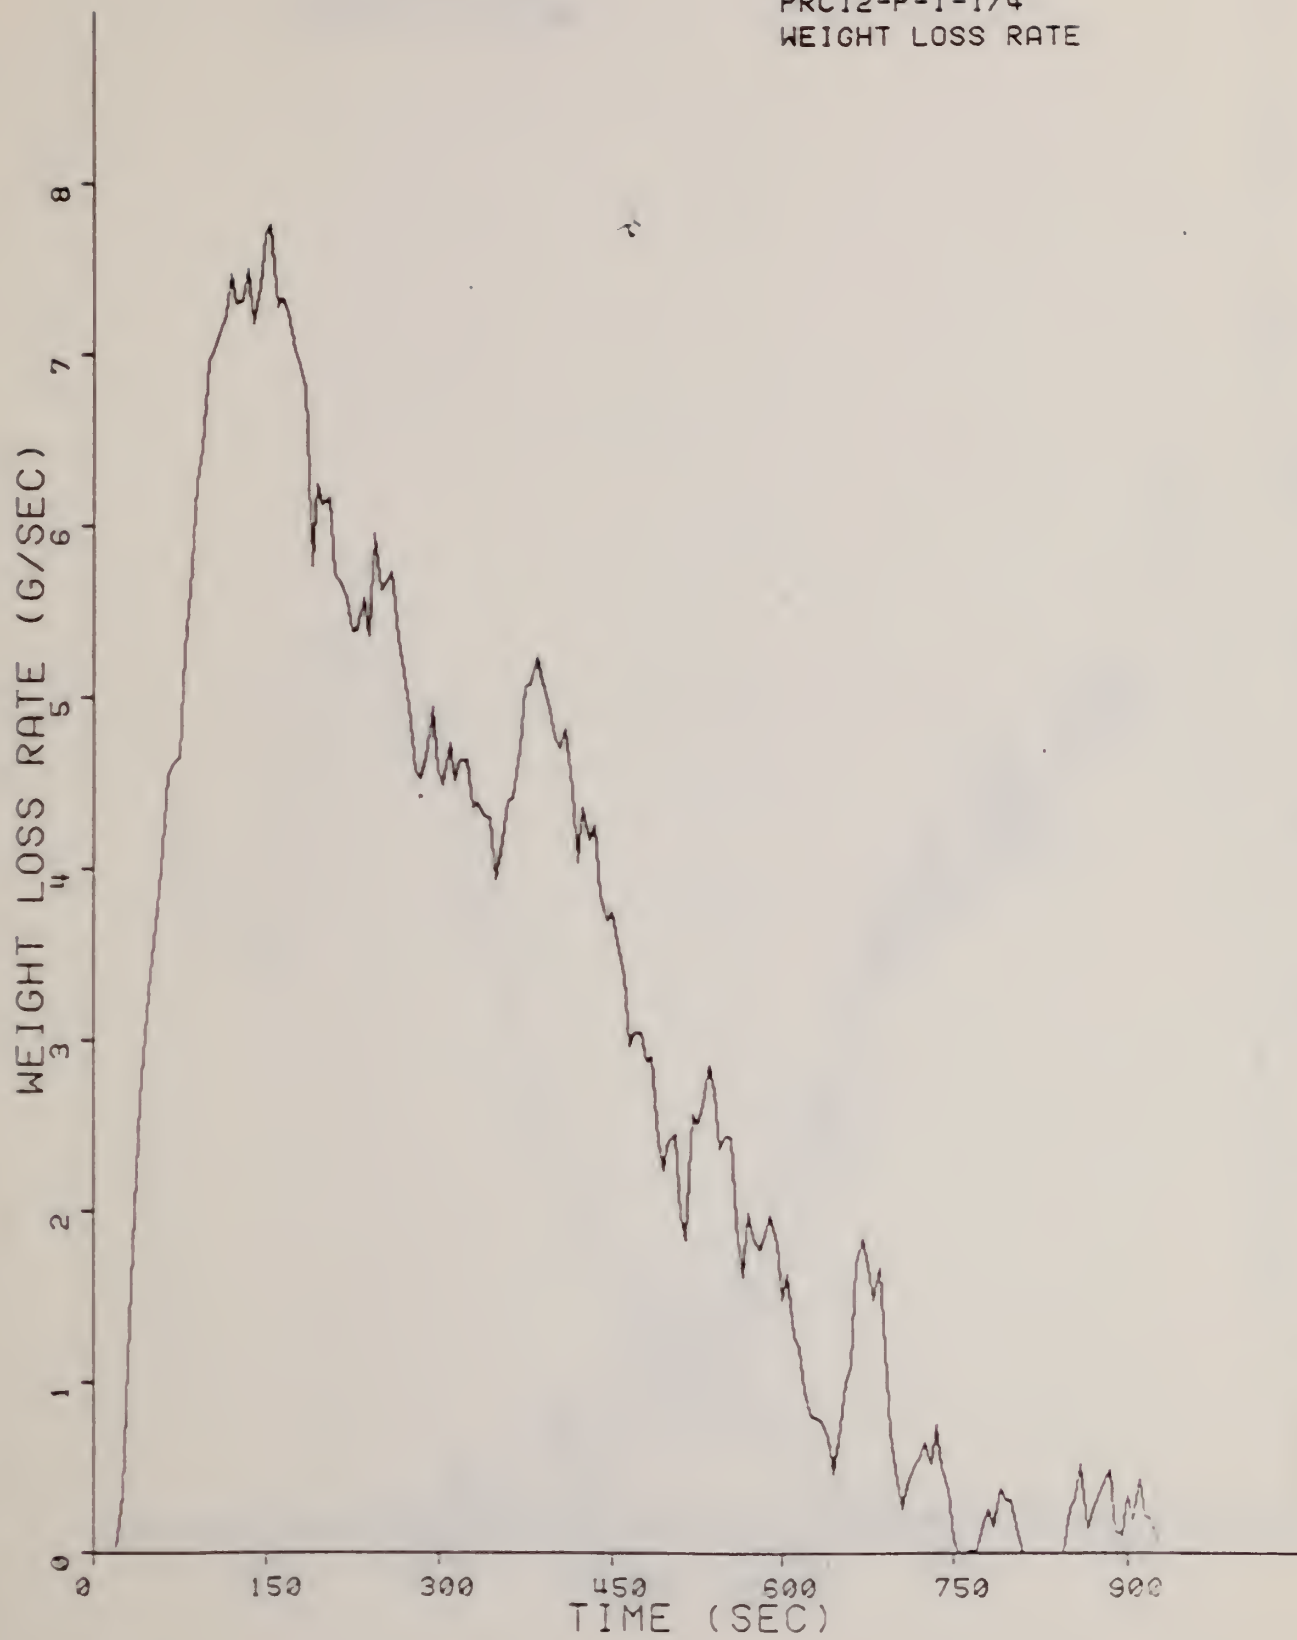

PRC12-P-1-1/4
WEIGHT LOSS RATE