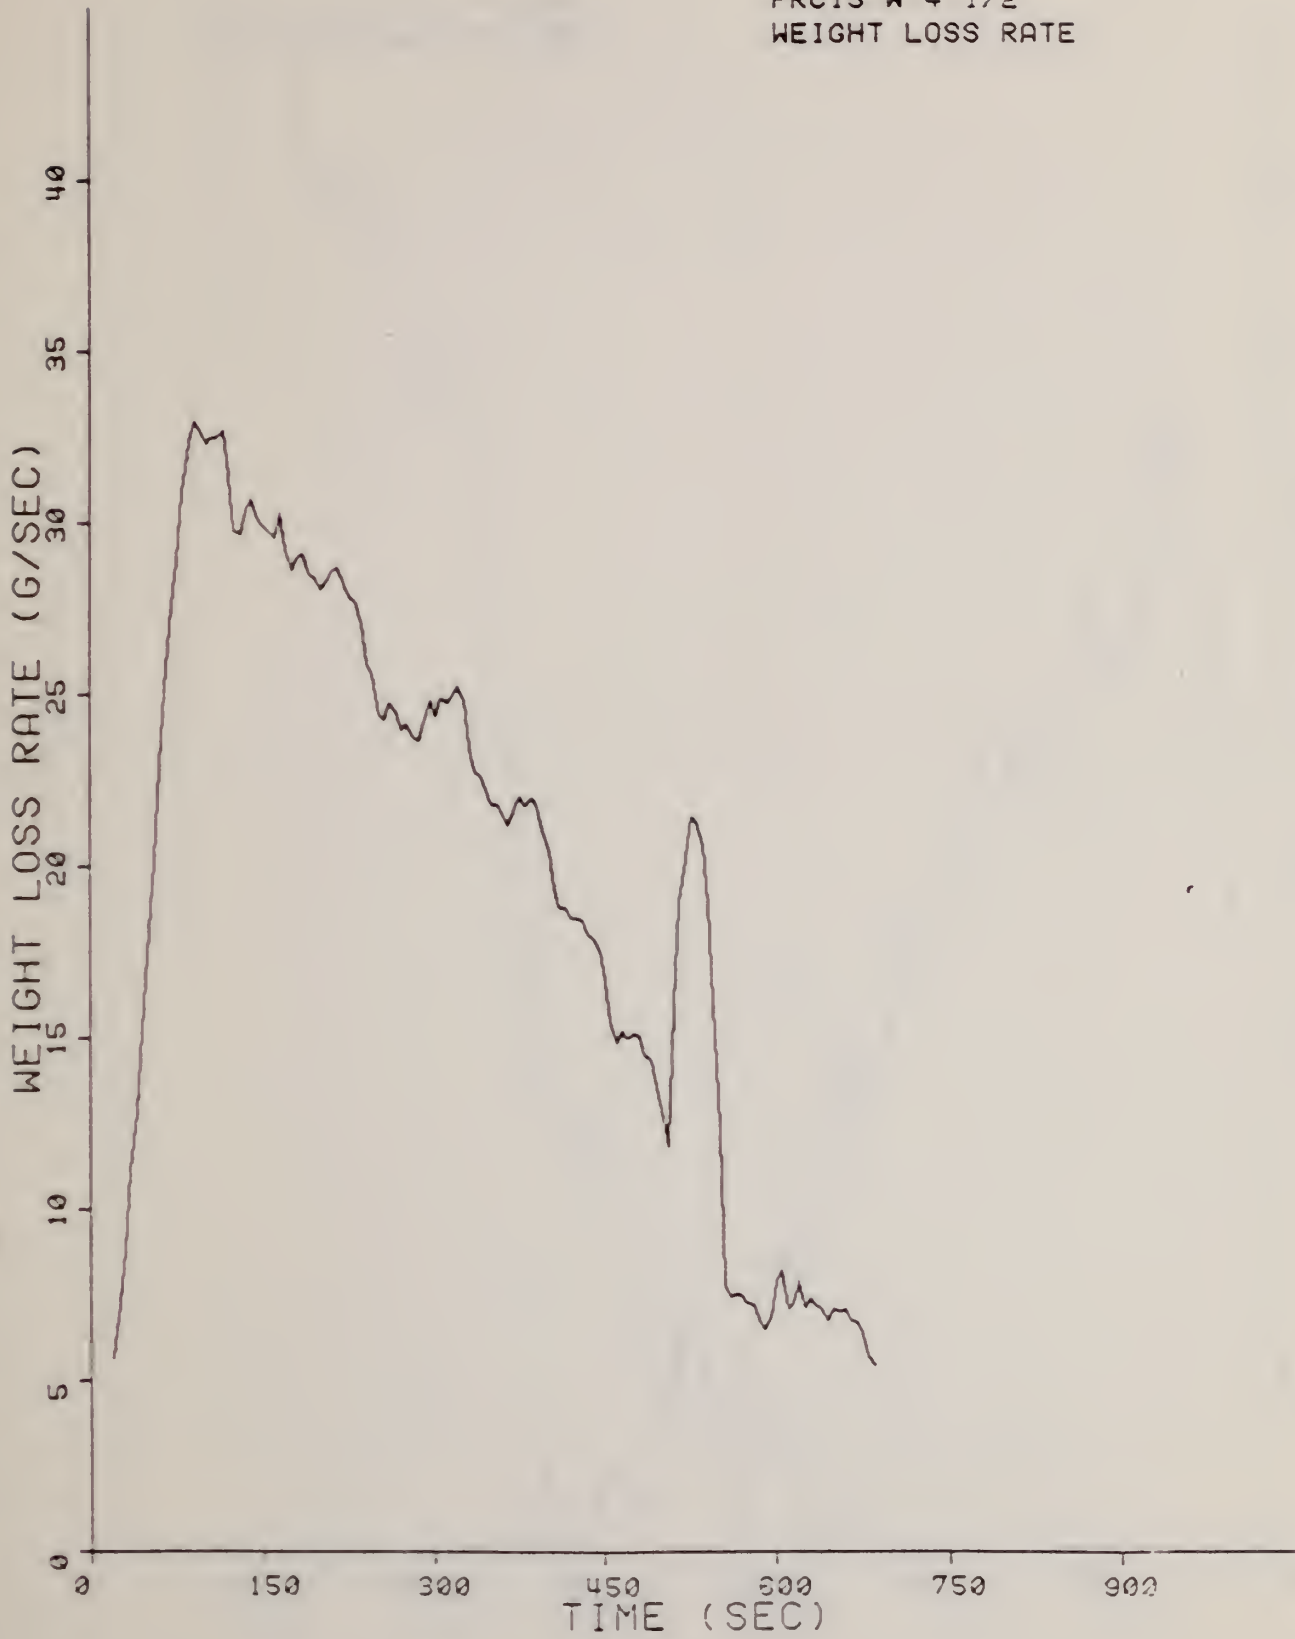

PRC15-W-4-1/2
WEIGHT LOSS RATE