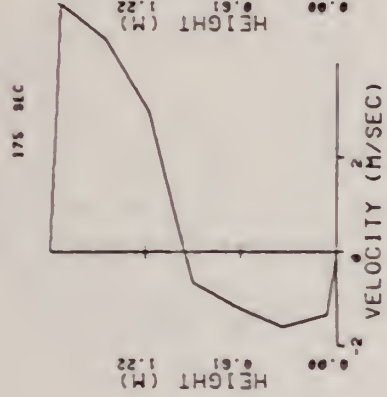

PRC16-P-3-1/4