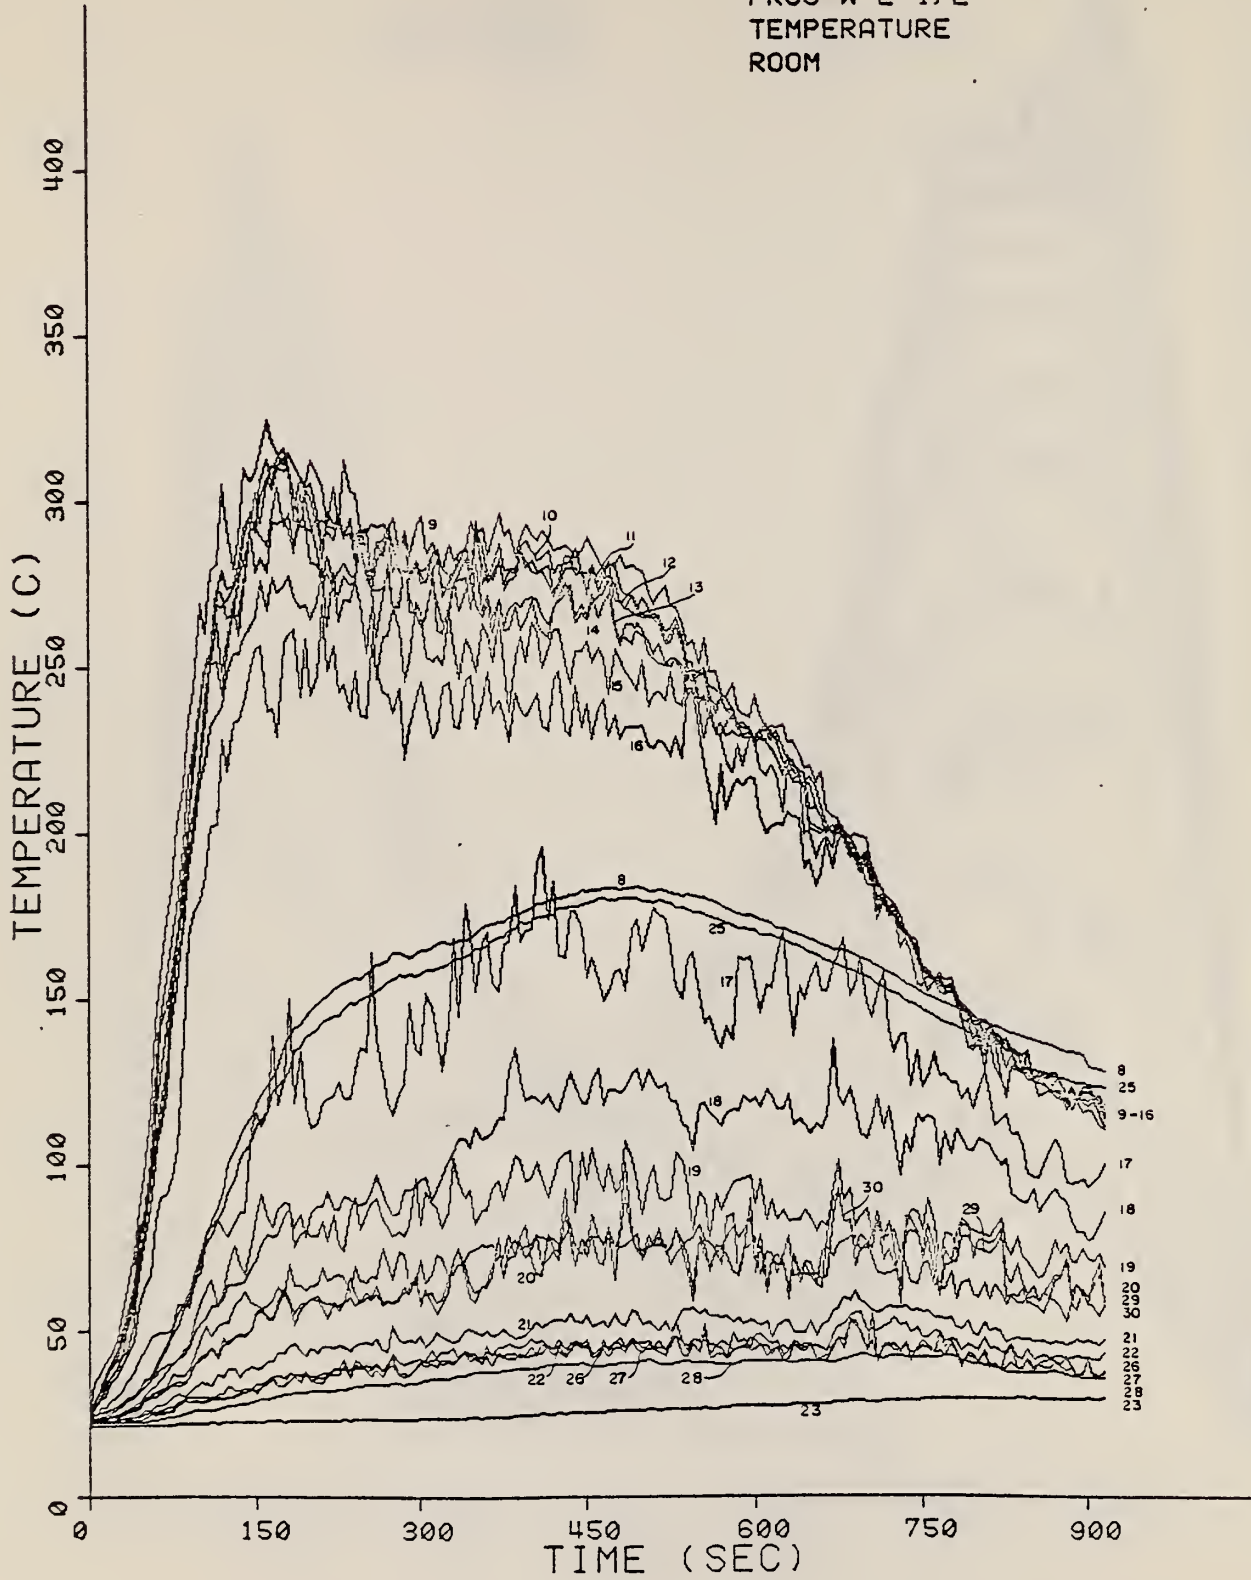

PRC9-W-2-1/2
TEMPERATURE
ROOM