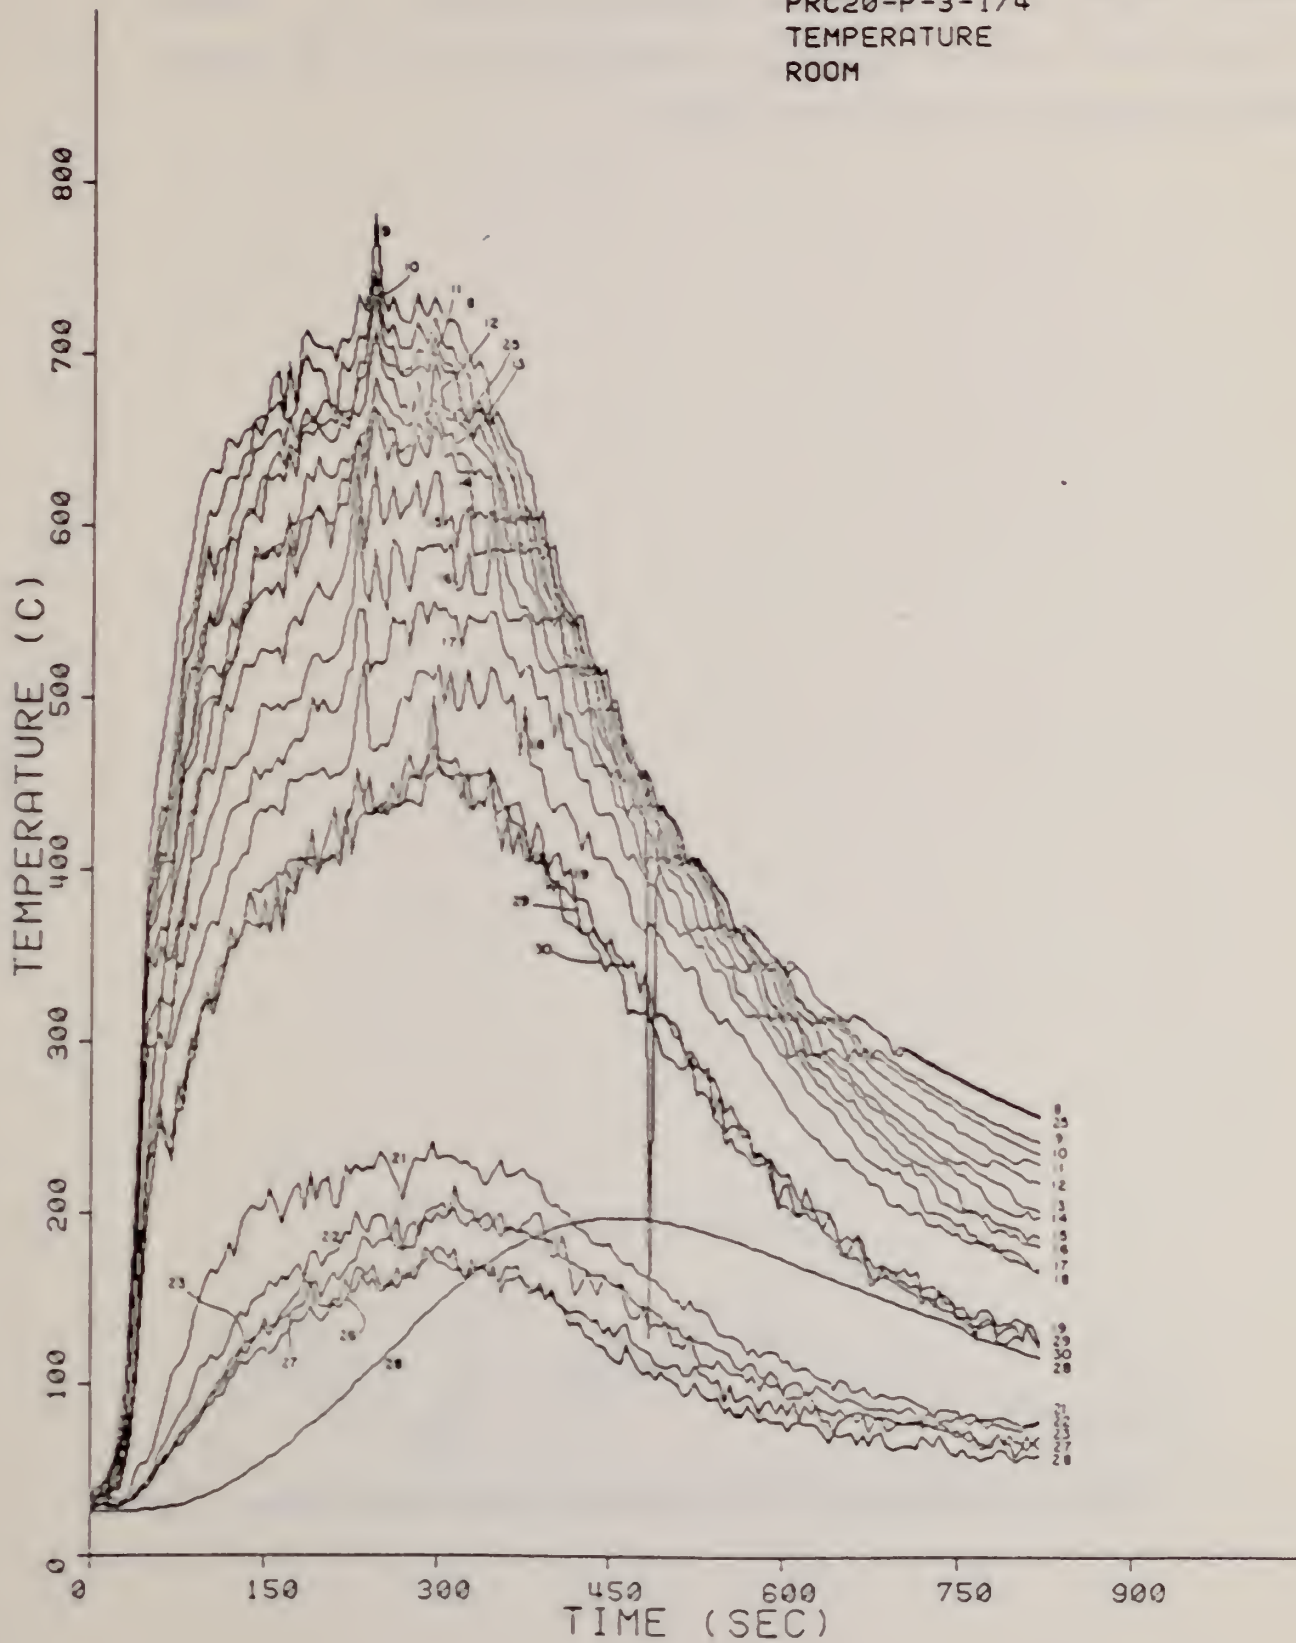

PRC20-P-3-1/4
TEMPERATURE
ROOM