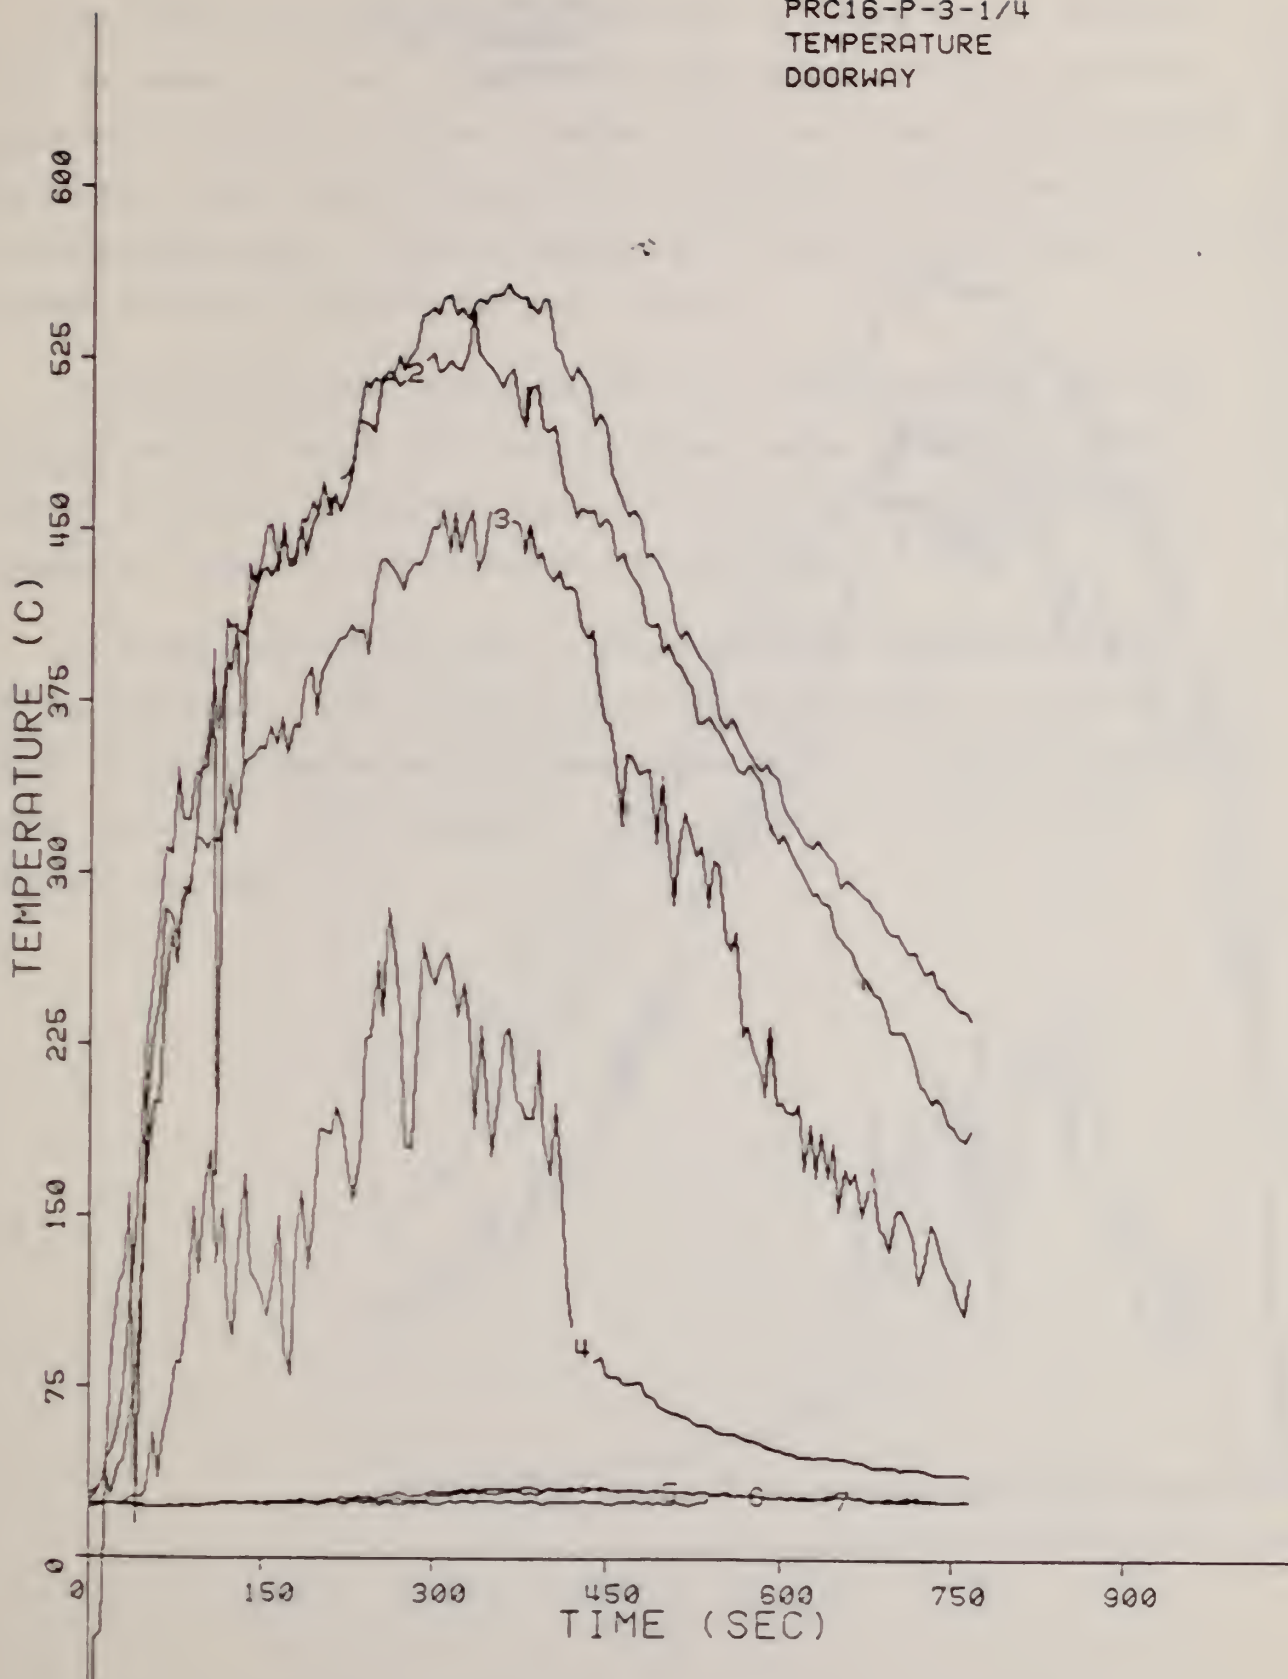

PRC16-P-3-1/4
TEMPERATURE
DOORWAY