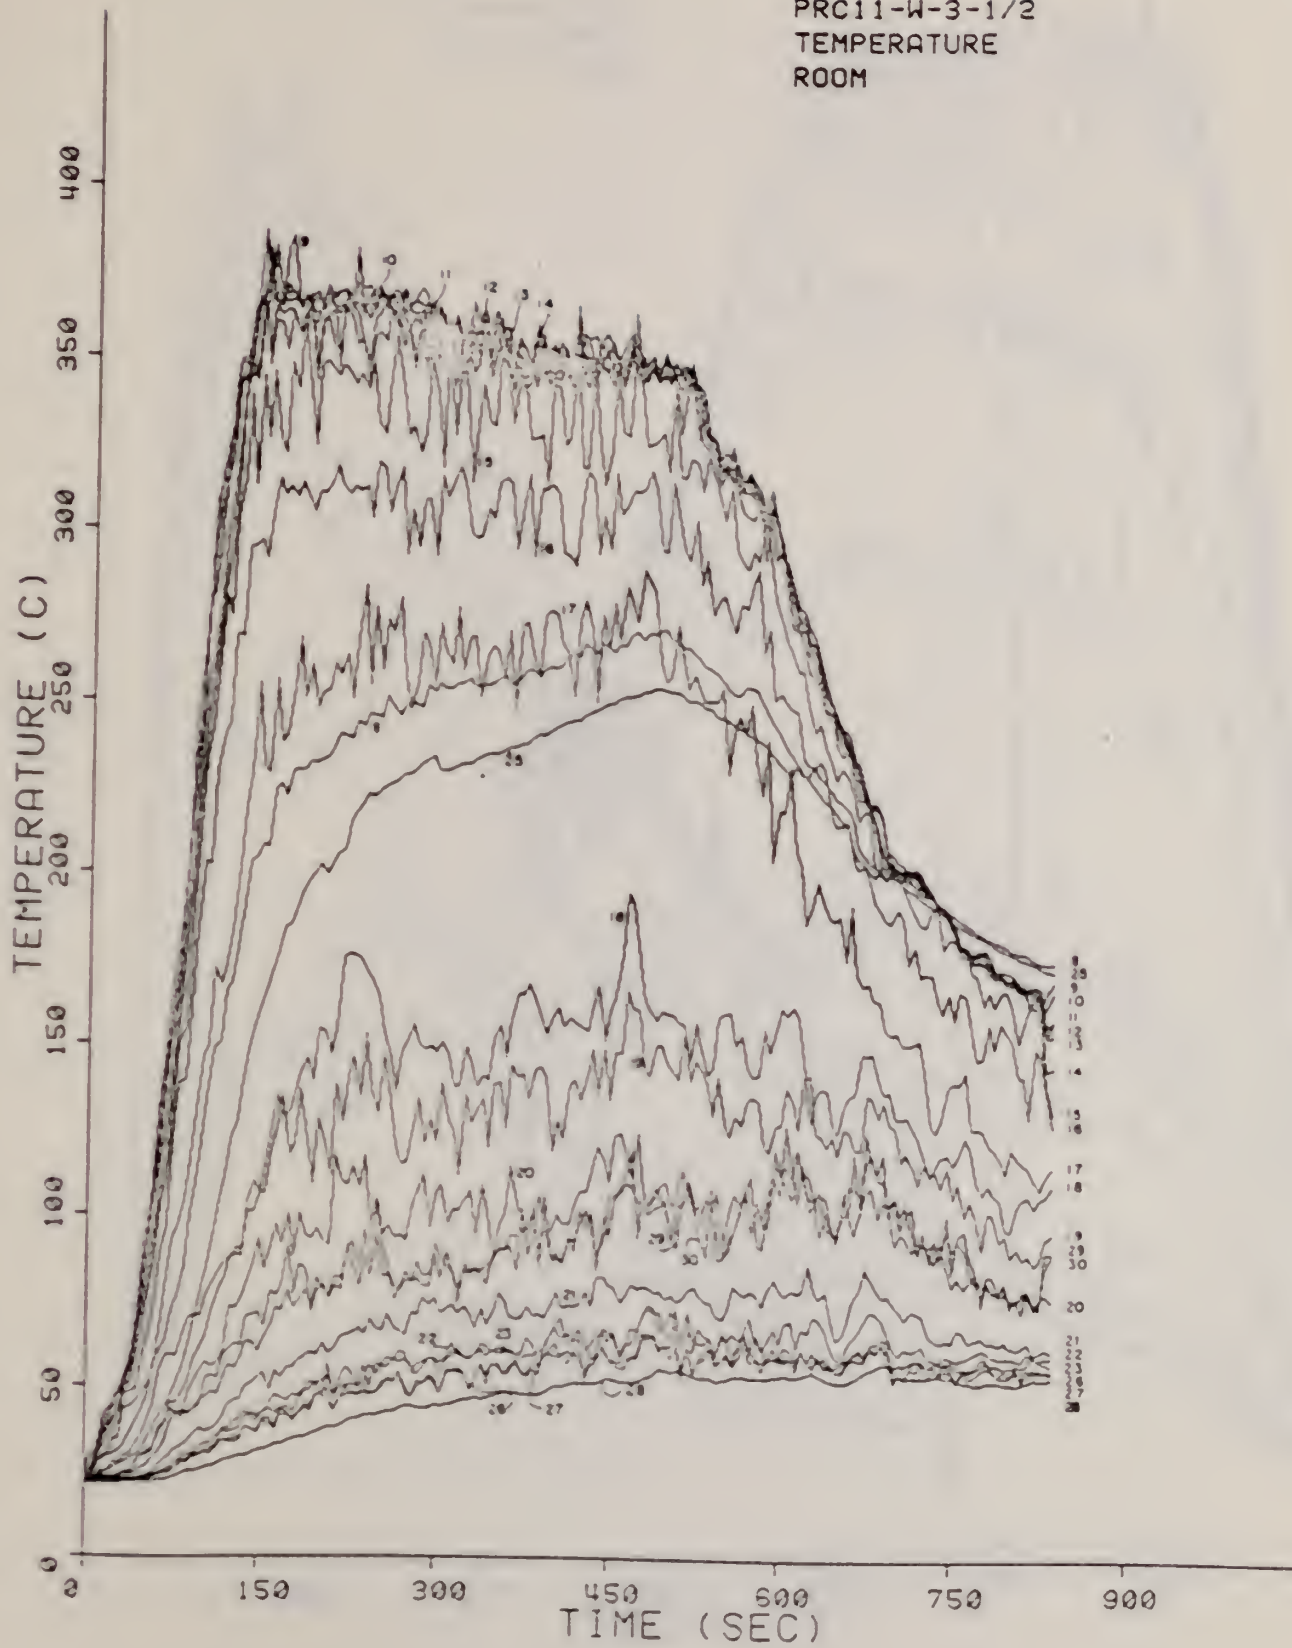

PRC11-W-3-1/2
TEMPERATURE
ROOM