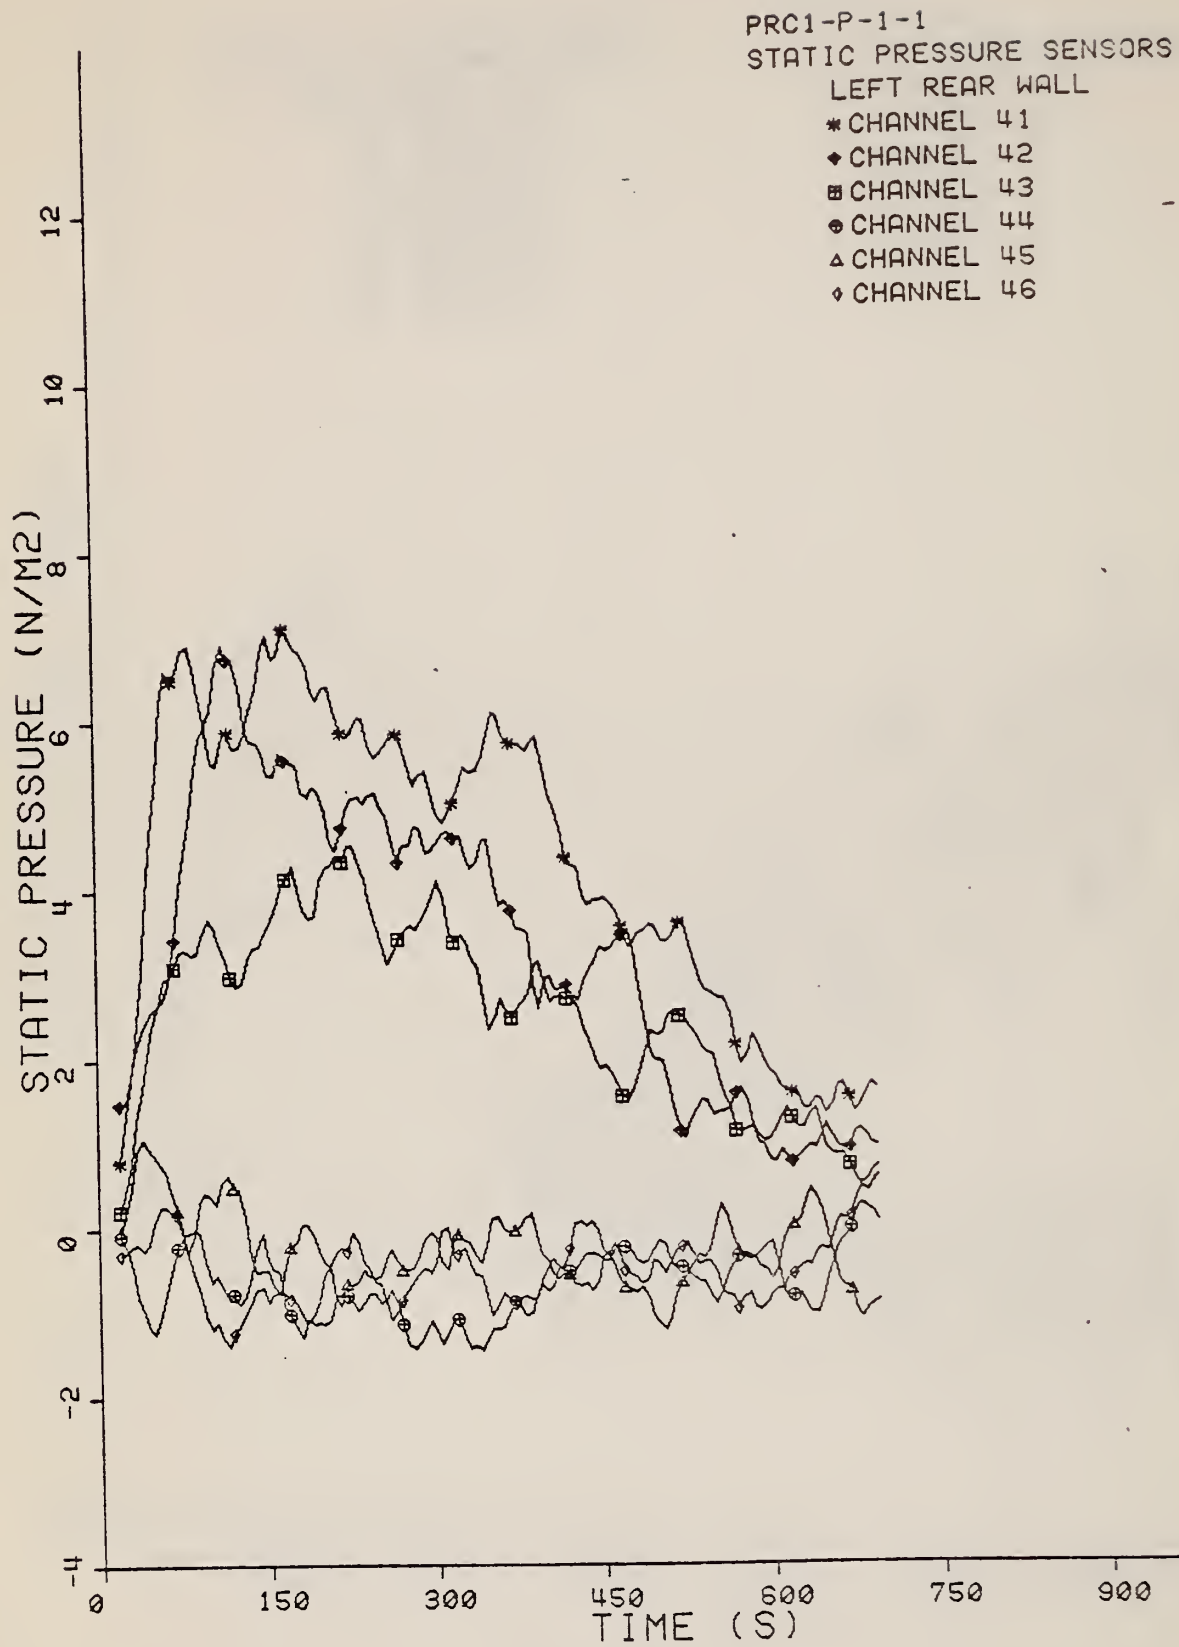

Figure A-8

Figure A-9