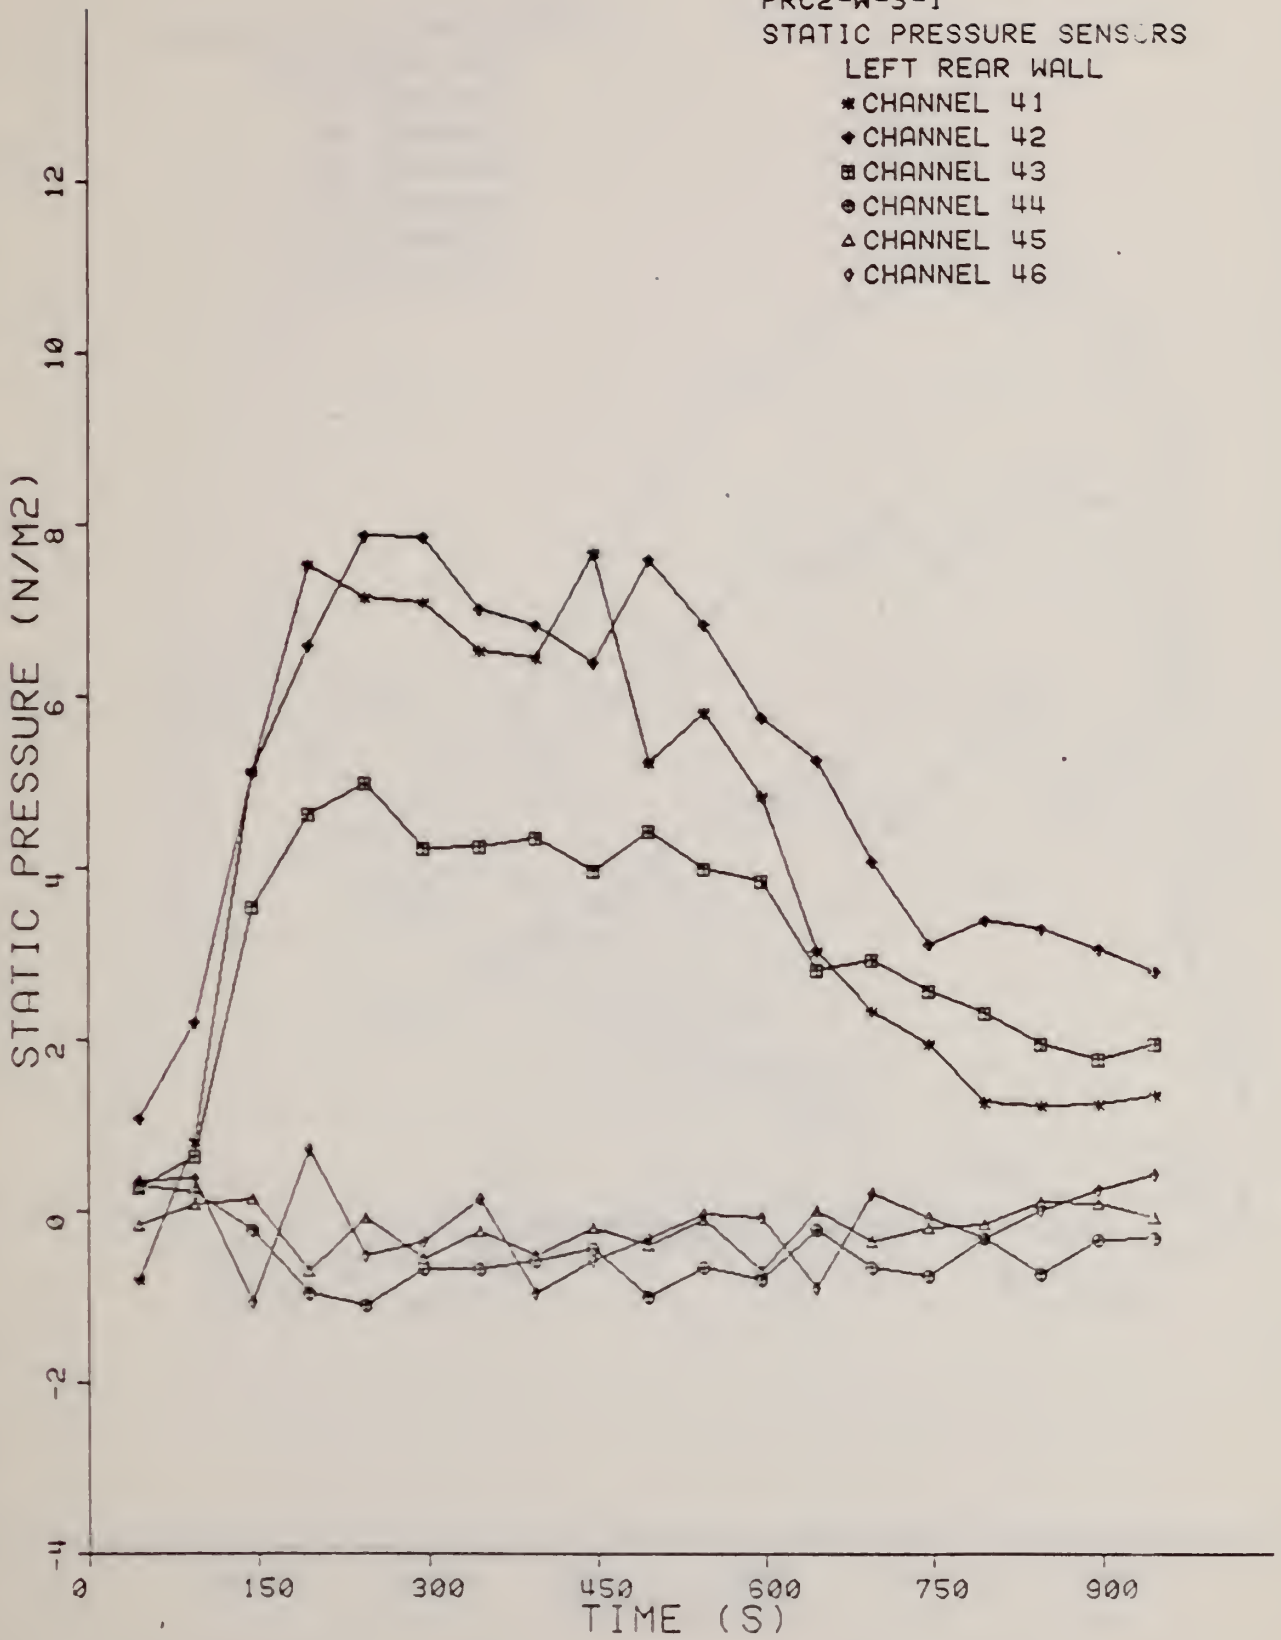

PRC2-W-3-1
STATIC PRESSURE SENSORS
LEFT REAR WALL
* CHANNEL 41
◆ CHANNEL 42
■ CHANNEL 43
● CHANNEL 44
▲ CHANNEL 45
◇ CHANNEL 46