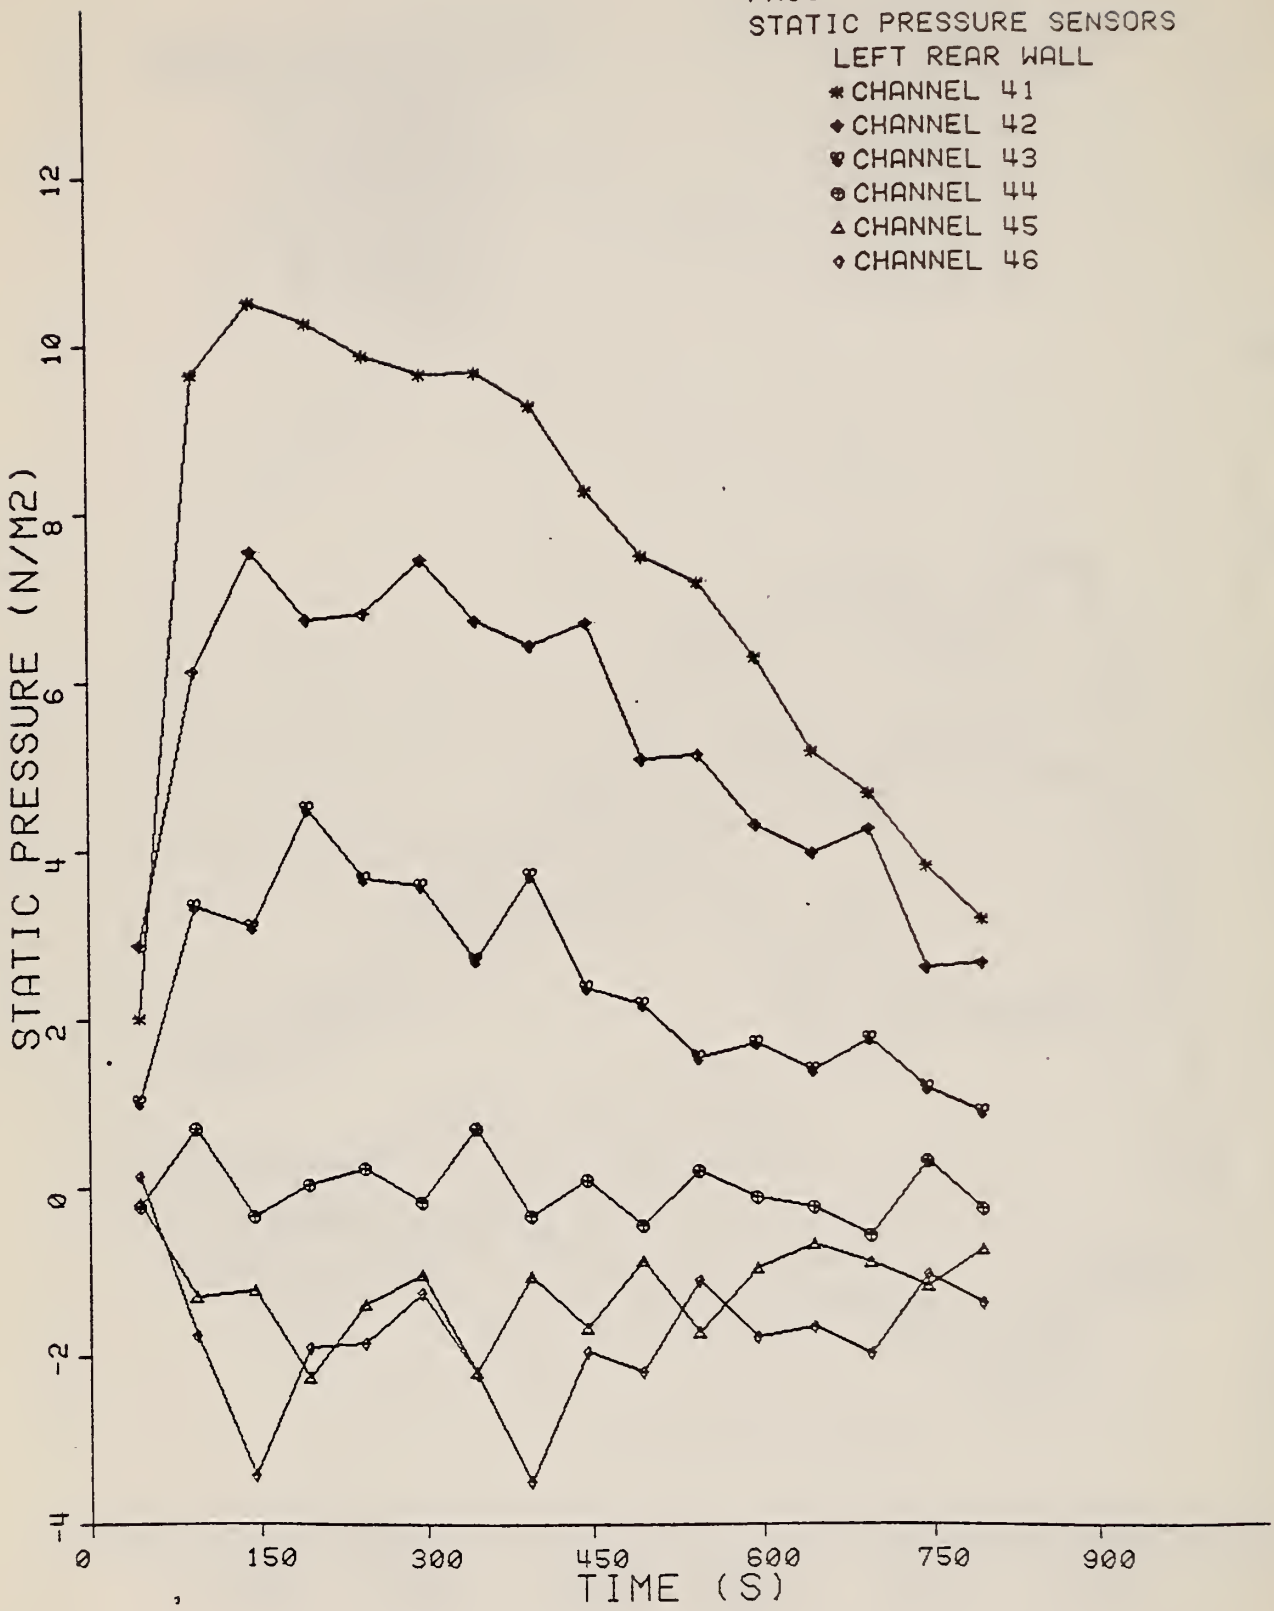

PRC14-P-2-1/4
STATIC PRESSURE SENSORS
LEFT REAR WALL
* CHANNEL 41
◆ CHANNEL 42
♡ CHANNEL 43
⊙ CHANNEL 44
△ CHANNEL 45
◇ CHANNEL 46