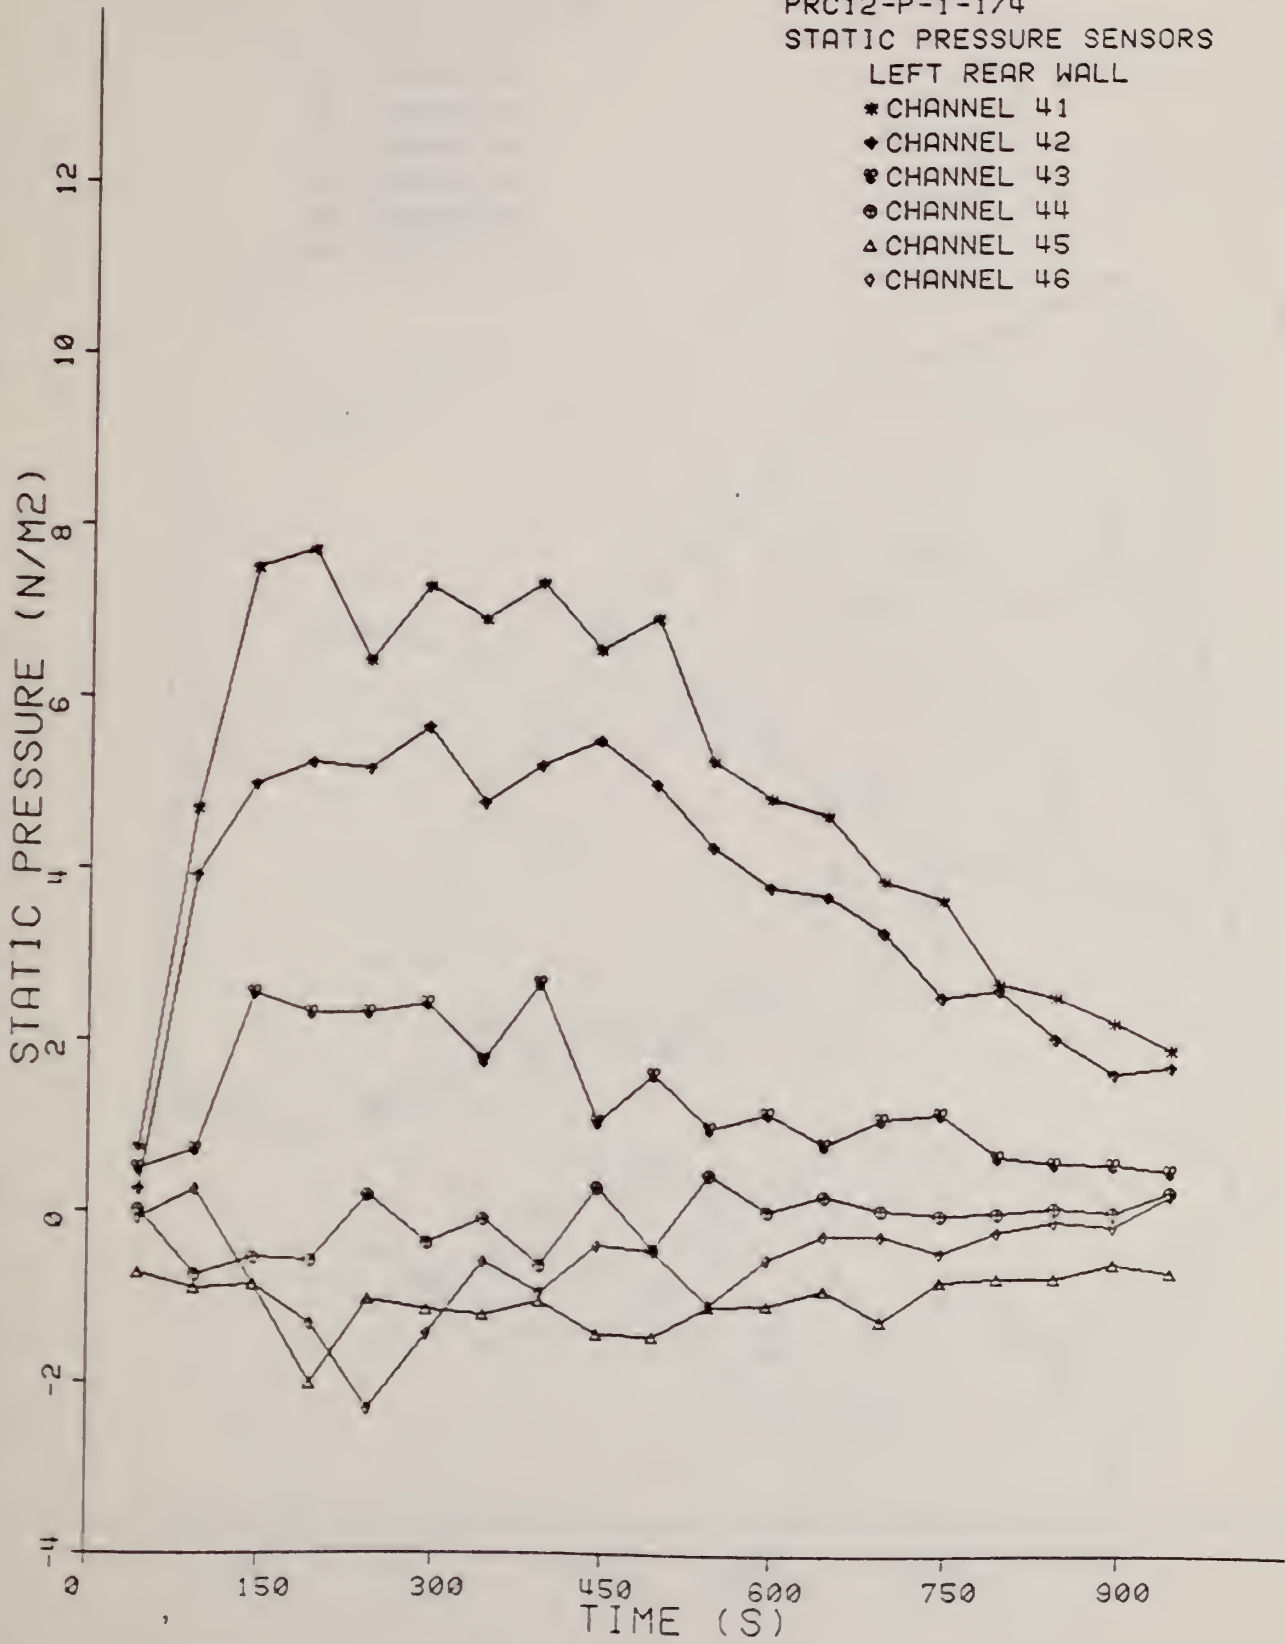

PRC12-P-1-1/4
STATIC PRESSURE SENSORS
LEFT REAR WALL
* CHANNEL 41
◆ CHANNEL 42
◊ CHANNEL 43
● CHANNEL 44
△ CHANNEL 45
◊ CHANNEL 46