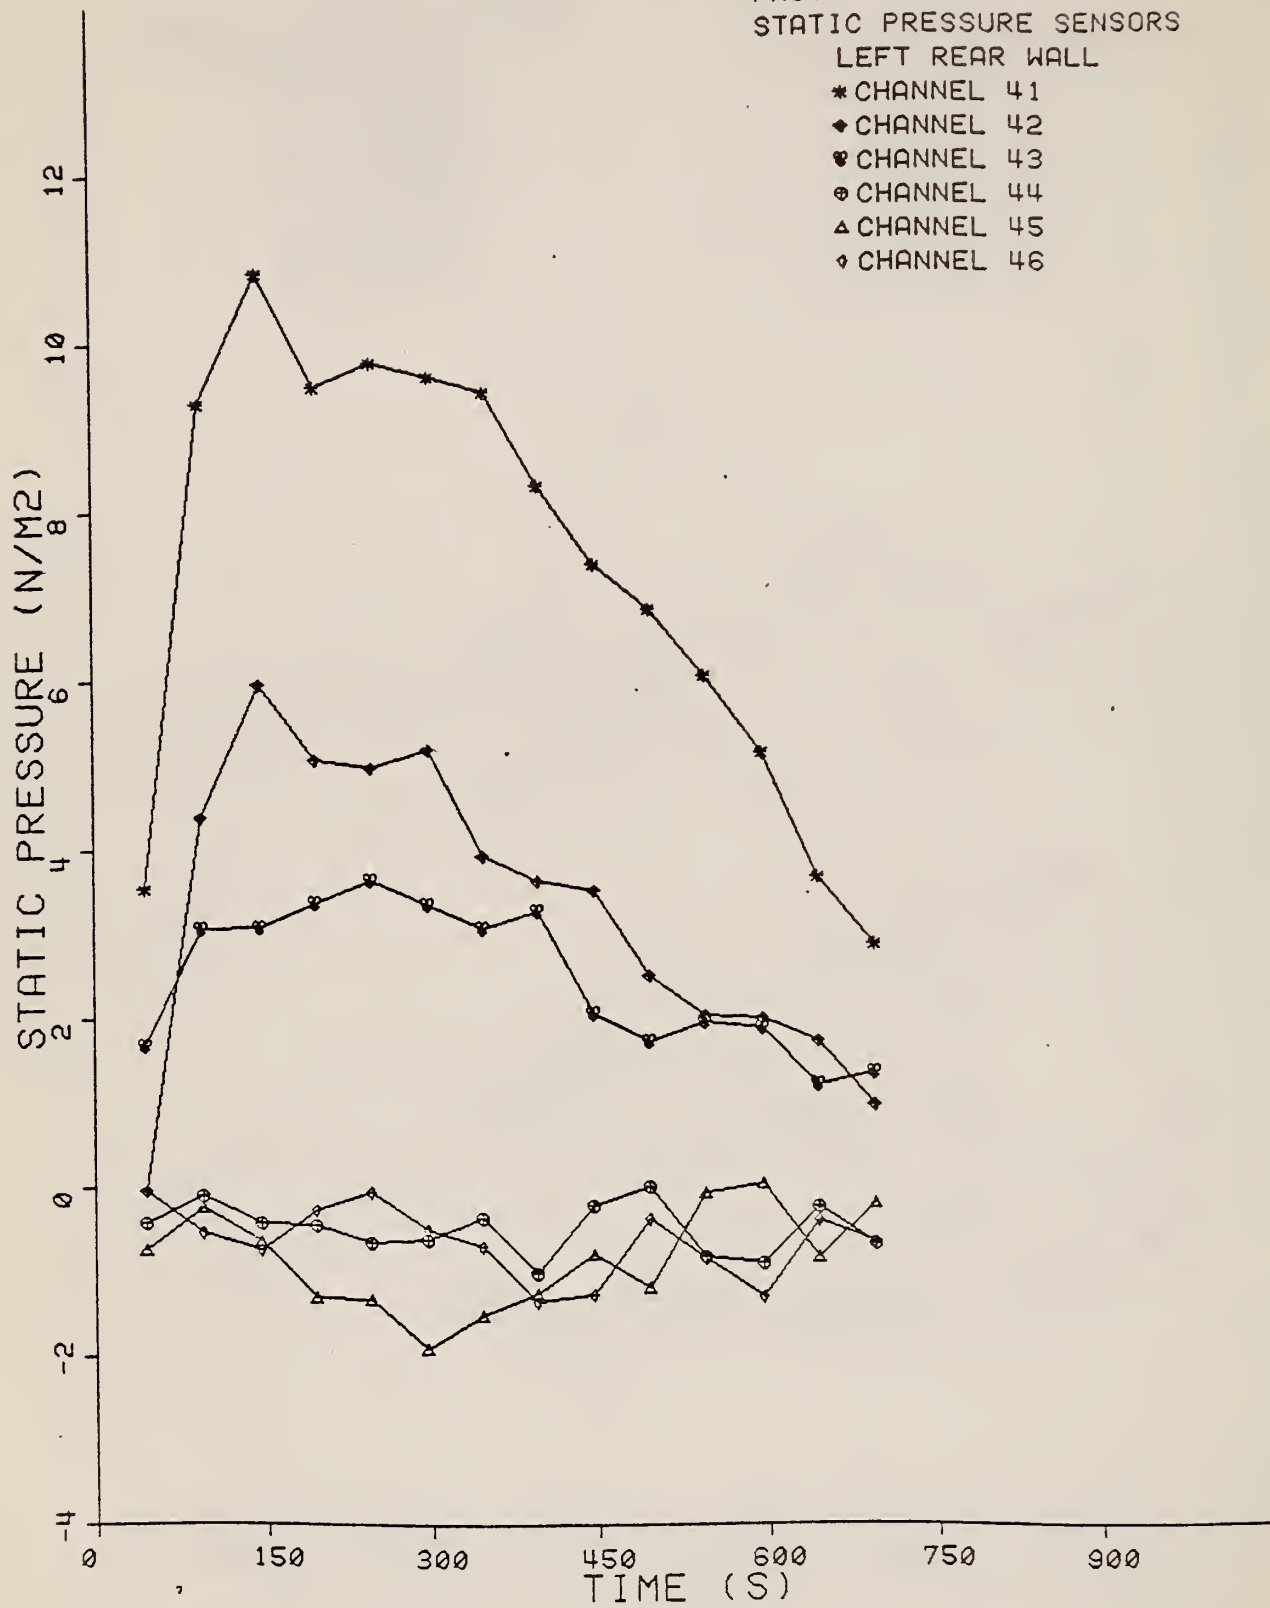

PRC10-P-2-1/2
STATIC PRESSURE SENSORS
LEFT REAR WALL
* CHANNEL 41
◆ CHANNEL 42
◊ CHANNEL 43
⊙ CHANNEL 44
△ CHANNEL 45
◊ CHANNEL 46