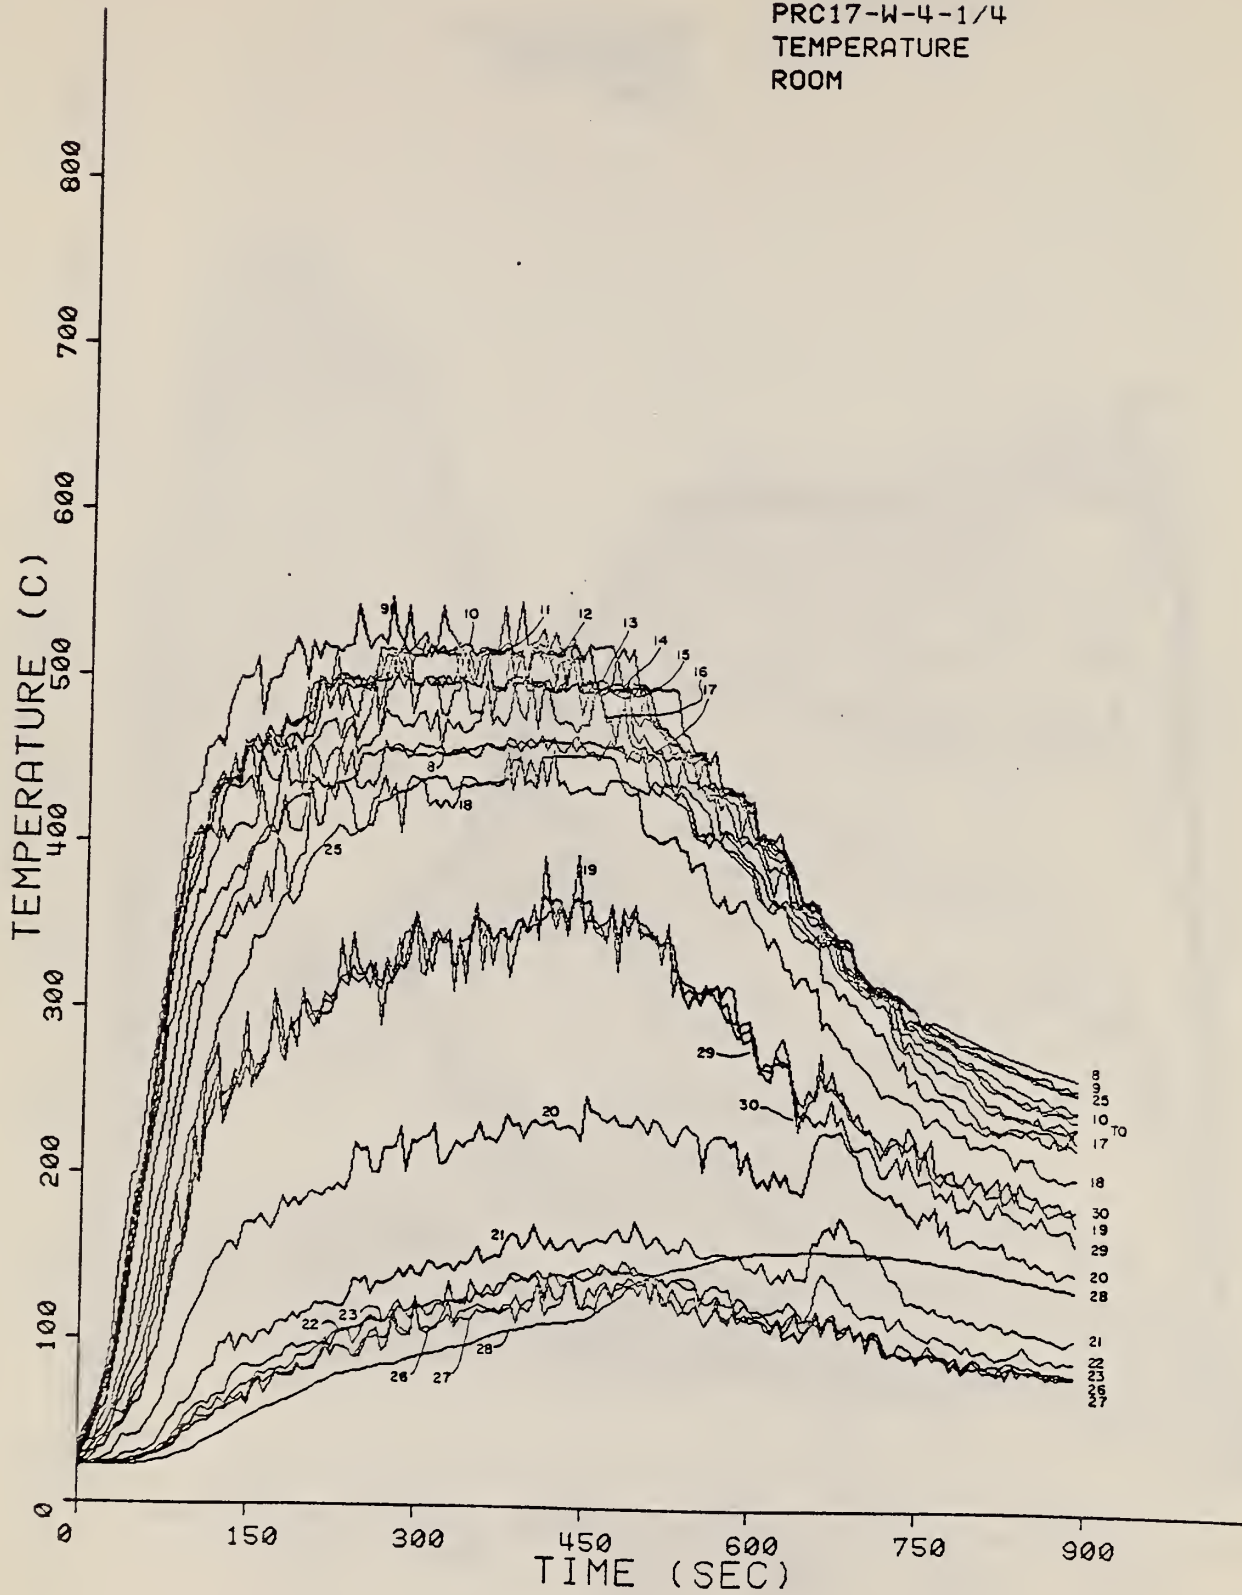

PRC17-W-4-1/4
TEMPERATURE
ROOM